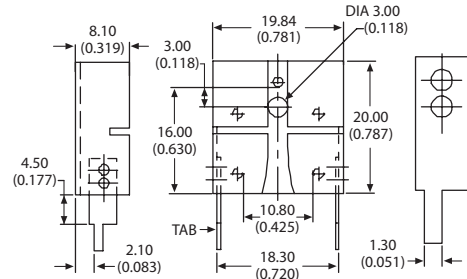

ORDERING INFORMATION

Part Number	Description
PF720G	Slip on heat sink, no solderable tabs
PF723G	With solderable tabs

* Edges cut during manufacturing process will be unfinished