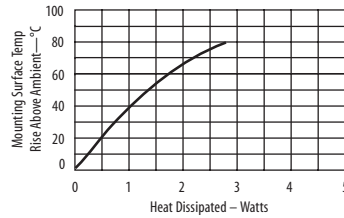

ORDERING INFORMATION

Part Number	Description
PF720G	Slip on heat sink, no solderable tabs
PF723G	With solderable tabs

* Edges cut during manufacturing process will be unfinished