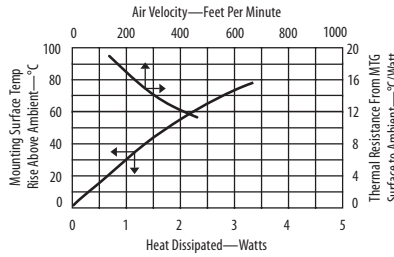

PF752 Slip on heat sink

Slip on heat sink has locating features for simple device alignment. Spring action holds the device for good thermal contact.

Material: 0.71 (0.028) Thick Aluminum
Finish: Black Anodize

ORDERING INFORMATION

Part Number	Description
PF752G	Slip on heat sink

PF720, PF723 Slip on heat sink

Slip on heat sink has locating features for simple device alignment. Spring action holds the device for good thermal contact. Available with or without solderable mounting tabs