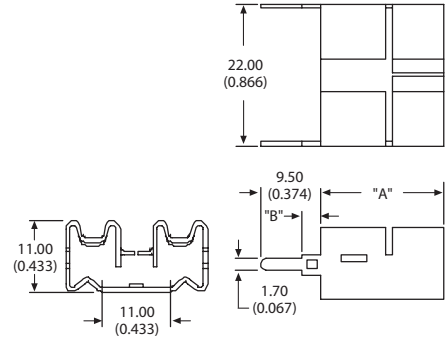

PF750, PF758 Slip on heat sink featuring integrated tabs

Slip on heat sink is tin plated and has integrated tabs for soldering to the PC board. Locating features provide simple device alignment and spring action holds the device for good thermal contact.