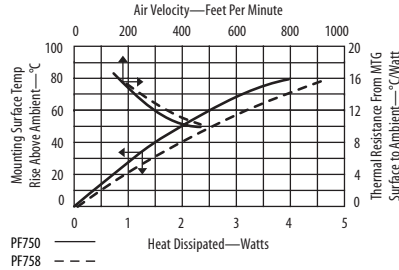

PF750, PF758 Slip on heat sink featuring integrated tabs

Slip on heat sink is tin plated and has integrated tabs for soldering to the PC board. Locating features provide simple device alignment and spring action holds the device for good thermal contact.