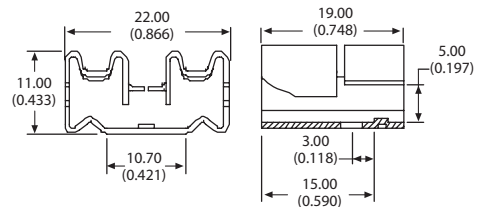

PF752 Slip on heat sink

Slip on heat sink has locating features for simple device alignment. Spring action holds the device for good thermal contact.

Material: 0.71 (0.028) Thick Aluminum
Finish: Black Anodize

ORDERING INFORMATION

Part Number	Description
PF752G	Slip on heat sink

PF720, PF723 Slip on heat sink

Slip on heat sink has locating features for simple device alignment. Spring action holds the device for good thermal contact. Available with or without solderable mounting tabs