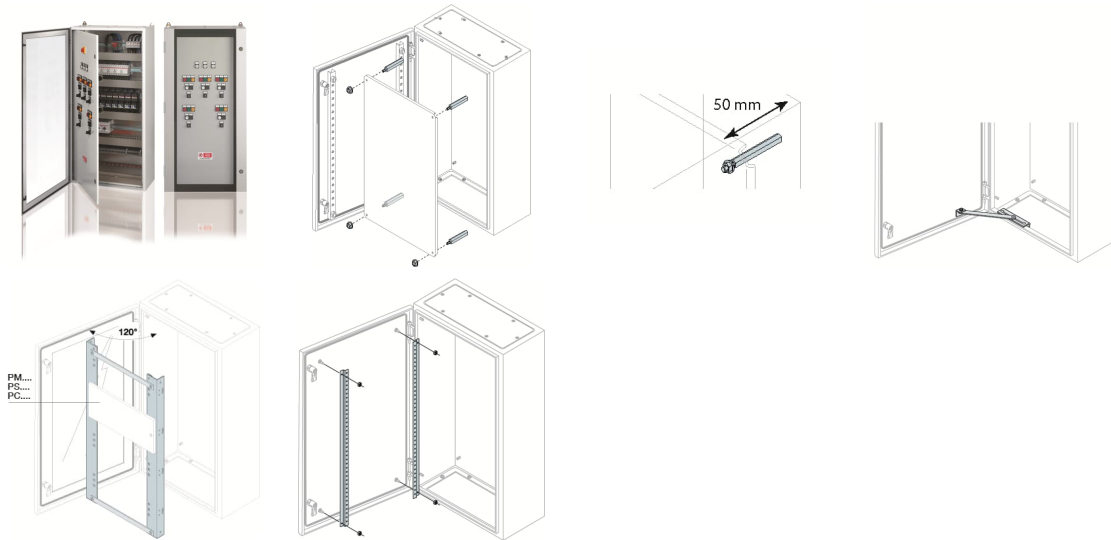

Categories

Low Voltage Products and Systems → Enclosures → General Purpose Enclosures → Metal Enclosures → SR2