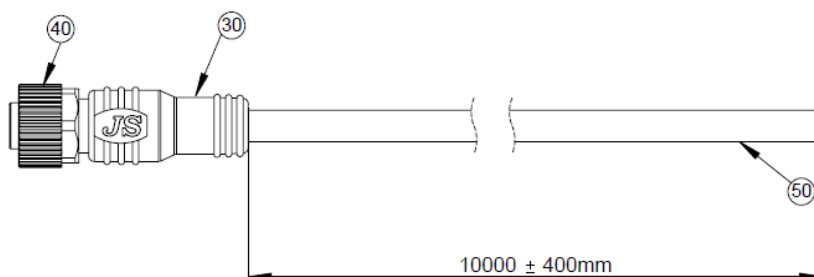

PRODUCT SHEET

M12-C103 cable

2TLA020056R4000

10 m cable 8 x 0.34 mm² + shield with straight M12-8 female connector.

Pin configuration

C1	Wire
1	White
2	Brown
3	Green
4	Yellow
5	Grey
6	Pink
7	Blue
8	Red

Material

Qty	Unit	Pos.	Description
1	pcs	10	O-ring green OD 9.6, ID 6.39
8	pcs	20	Female terminal (brass, 6u" gold plated)
2	g	30	M12 housing (PA6.6 30%GF)
1	pcs	40	M12 brass nut nickel plated
10025	mm	50	UL2426 OD 6.5 mm (8x0,34mm ²) black PVC

Ordering information

Description	Type	Order code
M12-C103 10m cable M12-8 female connector	M12 Cable	2TLA020056R4000

Technical data

Technical data	
Specification	UL2464 22AWG
Conductor Size	22 tinned copper (AWG), 0.34mm ²
Insulation Material	PVC (RoHS)
Insulation Outer Diameter	1.3 +/- 0.10 mm
Insulation Color	White, Brown, Green, Yellow, Gray, Pink, Blue, Red
Jacket Material	PVC (RoHS)
Jacket Outer Diameter	6.5 +/- 0.15 mm
Jacket Color	Black
Nominal Voltage	24 V DC
Maximum Rated Voltage	36 V DC
Maximum Rated Temperature	80 ° C
IP Class	IP67/IP69K
Conductor Resistance	60.25 Ω/KM 20° C
Insulation Resistance	2.5 MΩ/KM 25° C