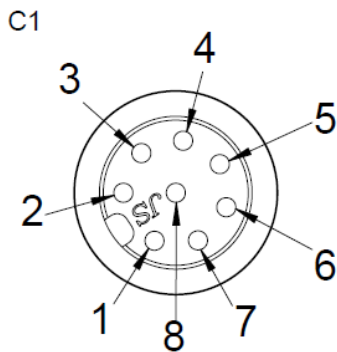

PRODUCT SHEET

M12-C103 cable

2TLA020056R4000

10 m cable 8 x 0.34 mm² + shield with straight M12-8 female connector.

Pin configuration

C1	Wire
1	White
2	Brown
3	Green
4	Yellow
5	Grey
6	Pink
7	Blue
8	Red

Material

Qty	Unit	Pos.	Description
1	pcs	10	O-ring green OD 9.6, ID 6.39
8	pcs	20	Female terminal (brass, 6u" gold plated)
2	g	30	M12 housing (PA6.6 30%GF)
1	pcs	40	M12 brass nut nickel plated
10025	mm	50	UL2426 OD 6.5 mm (8x0,34mm ²) black PVC

Ordering information

Description	Type	Order code
M12-C103 10m cable M12-8 female connector	M12 Cable	2TLA020056R4000

Technical data

Technical data	
Specification	UL2464 22AWG
Conductor Size	22 tinned copper (AWG), 0.34mm ²
Insulation Material	PVC (RoHS)
Insulation Outer Diameter	1.3 +/- 0.10 mm
Insulation Color	White, Brown, Green, Yellow, Gray, Pink, Blue, Red
Jacket Material	PVC (RoHS)
Jacket Outer Diameter	6.5 +/- 0.15 mm
Jacket Color	Black
Nominal Voltage	24 V DC
Maximum Rated Voltage	36 V DC
Maximum Rated Temperature	80 ° C
IP Class	IP67/IP69K
Conductor Resistance	60.25 Ω/KM 20° C
Insulation Resistance	2.5 MΩ/KM 25° C