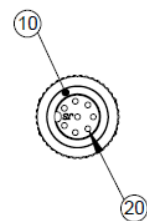

PRODUCT SHEET

M12-C103 cable

2TLA020056R4000

10 m cable 8 x 0.34 mm² + shield with straight M12-8 female connector.

Pin configuration

C1	Wire
1	White
2	Brown
3	Green
4	Yellow
5	Grey
6	Pink
7	Blue
8	Red

Material

Qty	Unit	Pos.	Description
1	pcs	10	O-ring green OD 9.6, ID 6.39
8	pcs	20	Female terminal (brass, 6u" gold plated)
2	g	30	M12 housing (PA6.6 30%GF)
1	pcs	40	M12 brass nut nickel plated
10025	mm	50	UL2426 OD 6.5 mm (8x0,34mm ²) black PVC

Ordering information

Description	Type	Order code
M12-C103 10m cable M12-8 female connector	M12 Cable	2TLA020056R4000

Technical data

Technical data	
Specification	UL2464 22AWG
Conductor Size	22 tinned copper (AWG), 0.34mm ²
Insulation Material	PVC (RoHS)
Insulation Outer Diameter	1.3 +/- 0.10 mm
Insulation Color	White, Brown, Green, Yellow, Gray, Pink, Blue, Red
Jacket Material	PVC (RoHS)
Jacket Outer Diameter	6.5 +/- 0.15 mm
Jacket Color	Black
Nominal Voltage	24 V DC
Maximum Rated Voltage	36 V DC
Maximum Rated Temperature	80 ° C
IP Class	IP67/IP69K
Conductor Resistance	60.25 Ω/KM 20° C
Insulation Resistance	2.5 MΩ/KM 25° C