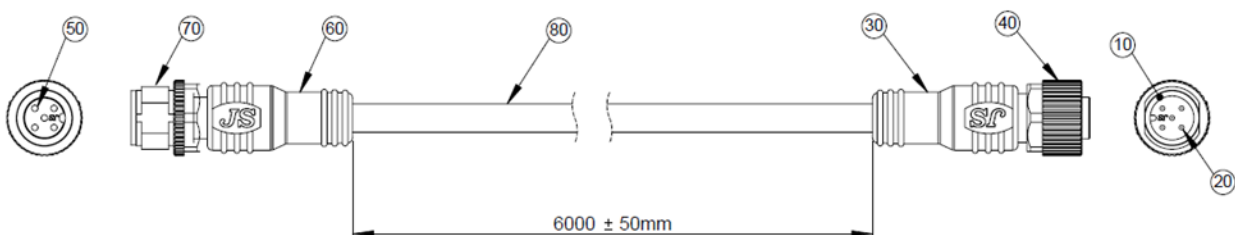

## 2TLA020056R2200

6 m cable 5 x 0.34 mm<sup>2</sup> + shield with straight M12-5 female + male connectors. Shield connected to pin3 (0V) on male connector.

### Pin configuration

C1	Wire	C2
1	Brown	1
2	White	2
3	Blue	3
3	Shield	-
4	Black	4
5	Grey	5

### Material

Qty	Unit	Pos.	Description
1	pcs	10	O-ring green OD 9.6, ID6.39
5	pcs	20	Female terminal (brass, 6u" gold plated)
2	g	30	M12 female housing (PA6.6 30%GF)
1	pcs	40	M12 brass nut nickel plated
5	g	50	Male terminal (brass, 6u" gold plated)
1	pcs	60	M12 male housing (PA6.6 30%GF)
1	pcs	70	M12 brass screw nickel plated
6050	mm	80	UL2426 OD5.5mm (5x0,34mm <sup>2</sup> ) black PVC

## Technical data

Technical data	
Specification	UL2464 22AWG
Conductor Size	22 tinned copper (AWG), 0.34mm <sup>2</sup>
Insulation Material	PVC (RoHS)
Insulation Outer Diameter	1.3 +/- 0.10 mm
Insulation Color	Brown, White, Blue, Black, Gray
Jacket Material	PVC (RoHS)
Jacket Outer Diameter	5.5 +/- 0.20 mm
Jacket Color	Black
Nominal Voltage	24 V DC
Maximum Rated Voltage	36 V DC
Maximum Rated Temperature	80 ° C
IP Class	IP67/IP69K
Conductor Resistance	60.25 Ω/KM 20° C
Insulation Resistance	2.5 MΩ/KM 25° C