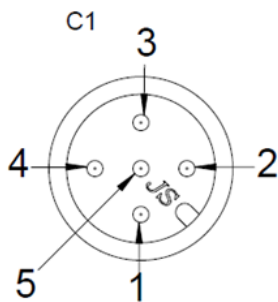

## 2TLA020056R2200

6 m cable 5 x 0.34 mm<sup>2</sup> + shield with straight M12-5 female + male connectors. Shield connected to pin3 (0V) on male connector.

### Pin configuration

C1	Wire	C2
1	Brown	1
2	White	2
3	Blue	3
3	Shield	-
4	Black	4
5	Grey	5

### Material

Qty	Unit	Pos.	Description
1	pcs	10	O-ring green OD 9.6, ID6.39
5	pcs	20	Female terminal (brass, 6u" gold plated)
2	g	30	M12 female housing (PA6.6 30%GF)
1	pcs	40	M12 brass nut nickel plated
5	g	50	Male terminal (brass, 6u" gold plated)
1	pcs	60	M12 male housing (PA6.6 30%GF)
1	pcs	70	M12 brass screw nickel plated
6050	mm	80	UL2426 OD5.5mm (5x0,34mm <sup>2</sup> ) black PVC

## Technical data

Technical data	
Specification	UL2464 22AWG
Conductor Size	22 tinned copper (AWG), 0.34mm <sup>2</sup>
Insulation Material	PVC (RoHS)
Insulation Outer Diameter	1.3 +/- 0.10 mm
Insulation Color	Brown, White, Blue, Black, Gray
Jacket Material	PVC (RoHS)
Jacket Outer Diameter	5.5 +/- 0.20 mm
Jacket Color	Black
Nominal Voltage	24 V DC
Maximum Rated Voltage	36 V DC
Maximum Rated Temperature	80 ° C
IP Class	IP67/IP69K
Conductor Resistance	60.25 Ω/KM 20° C
Insulation Resistance	2.5 MΩ/KM 25° C