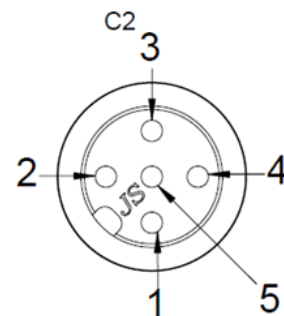

## 2TLA020056R2200

6 m cable 5 x 0.34 mm<sup>2</sup> + shield with straight M12-5 female + male connectors. Shield connected to pin3 (0V) on male connector.

### Pin configuration

C1	Wire	C2
1	Brown	1
2	White	2
3	Blue	3
3	Shield	-
4	Black	4
5	Grey	5

### Material

Qty	Unit	Pos.	Description
1	pcs	10	O-ring green OD 9.6, ID6.39
5	pcs	20	Female terminal (brass, 6u" gold plated)
2	g	30	M12 female housing (PA6.6 30%GF)
1	pcs	40	M12 brass nut nickel plated
5	g	50	Male terminal (brass, 6u" gold plated)
1	pcs	60	M12 male housing (PA6.6 30%GF)
1	pcs	70	M12 brass screw nickel plated
6050	mm	80	UL2426 OD5.5mm (5x0,34mm <sup>2</sup> ) black PVC

## Technical data

Technical data	
Specification	UL2464 22AWG
Conductor Size	22 tinned copper (AWG), 0.34mm <sup>2</sup>
Insulation Material	PVC (RoHS)
Insulation Outer Diameter	1.3 +/- 0.10 mm
Insulation Color	Brown, White, Blue, Black, Gray
Jacket Material	PVC (RoHS)
Jacket Outer Diameter	5.5 +/- 0.20 mm
Jacket Color	Black
Nominal Voltage	24 V DC
Maximum Rated Voltage	36 V DC
Maximum Rated Temperature	80 ° C
IP Class	IP67/IP69K
Conductor Resistance	60.25 Ω/KM 20° C
Insulation Resistance	2.5 MΩ/KM 25° C