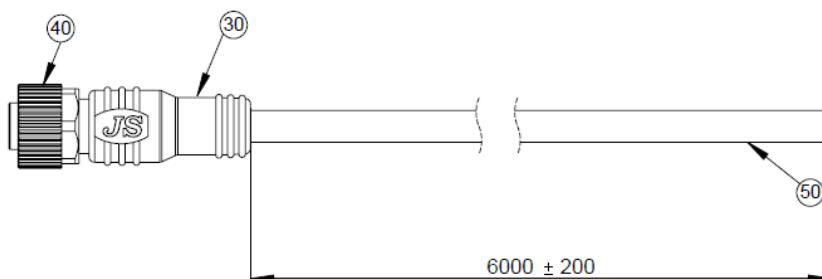

PRODUCT SHEET

M12-C63 cable

2TLA020056R3000

6 m cable 8 x 0.34 mm² + shield with straight M12-8 female connector.

Pin configuration

C1	Wire
1	White
2	Brown
3	Green
4	Yellow
5	Grey
6	Pink
7	Blue
8	Red

Material

Qty	Unit	Pos.	Description
1	pcs	10	O-ring green OD 9.6, ID 6.39
8	pcs	20	Female terminal (brass, 6u" gold plated)
2	g	30	M12 housing (PA6.6 30%GF)
1	pcs	40	M12 brass nut nickel plated
6025	mm	50	UL2426 OD 6.5 mm (8x0,34mm ²) black PVC

Ordering information

Description	Type	Order code
M12-C63 6m cable M12-8 female connector	M12 Cable	2TLA020056R3000

Technical data

Technical data	
Specification	UL2464 22AWG
Conductor Size	22 tinned copper (AWG), 0.34mm ²
Insulation Material	PVC (RoHS)
Insulation Outer Diameter	1.3 +/- 0.10 mm
Insulation Color	White, Brown, Green, Yellow, Gray, Pink, Blue, Red
Jacket Material	PVC (RoHS)
Jacket Outer Diameter	6.5 +/- 0.15 mm
Jacket Color	Black
Nominal Voltage	24 V DC
Maximum Rated Voltage	36 V DC
Maximum Rated Temperature	80 ° C
IP Class	IP67/IP69K
Conductor Resistance	60.25 Ω/KM 20° C
Insulation Resistance	2.5 MΩ/KM 25° C