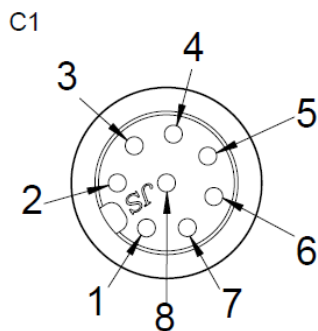

PRODUCT SHEET

M12-C63 cable

2TLA020056R3000

6 m cable 8 x 0.34 mm² + shield with straight M12-8 female connector.

Pin configuration

C1	Wire
1	White
2	Brown
3	Green
4	Yellow
5	Grey
6	Pink
7	Blue
8	Red

Material

Qty	Unit	Pos.	Description
1	pcs	10	O-ring green OD 9.6, ID 6.39
8	pcs	20	Female terminal (brass, 6u" gold plated)
2	g	30	M12 housing (PA6.6 30%GF)
1	pcs	40	M12 brass nut nickel plated
6025	mm	50	UL2426 OD 6.5 mm (8x0,34mm ²) black PVC

Ordering information

Description	Type	Order code
M12-C63 6m cable M12-8 female connector	M12 Cable	2TLA020056R3000

Technical data

Technical data	
Specification	UL2464 22AWG
Conductor Size	22 tinned copper (AWG), 0.34mm ²
Insulation Material	PVC (RoHS)
Insulation Outer Diameter	1.3 +/- 0.10 mm
Insulation Color	White, Brown, Green, Yellow, Gray, Pink, Blue, Red
Jacket Material	PVC (RoHS)
Jacket Outer Diameter	6.5 +/- 0.15 mm
Jacket Color	Black
Nominal Voltage	24 V DC
Maximum Rated Voltage	36 V DC
Maximum Rated Temperature	80 ° C
IP Class	IP67/IP69K
Conductor Resistance	60.25 Ω/KM 20° C
Insulation Resistance	2.5 MΩ/KM 25° C