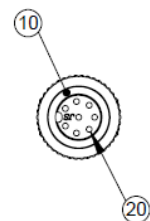

PRODUCT SHEET

M12-C63 cable

2TLA020056R3000

6 m cable 8 x 0.34 mm² + shield with straight M12-8 female connector.

Pin configuration

C1	Wire
1	White
2	Brown
3	Green
4	Yellow
5	Grey
6	Pink
7	Blue
8	Red

Material

Qty	Unit	Pos.	Description
1	pcs	10	O-ring green OD 9.6, ID 6.39
8	pcs	20	Female terminal (brass, 6u" gold plated)
2	g	30	M12 housing (PA6.6 30%GF)
1	pcs	40	M12 brass nut nickel plated
6025	mm	50	UL2426 OD 6.5 mm (8x0,34mm ²) black PVC

Ordering information

Description	Type	Order code
M12-C63 6m cable M12-8 female connector	M12 Cable	2TLA020056R3000

Technical data

Technical data	
Specification	UL2464 22AWG
Conductor Size	22 tinned copper (AWG), 0.34mm ²
Insulation Material	PVC (RoHS)
Insulation Outer Diameter	1.3 +/- 0.10 mm
Insulation Color	White, Brown, Green, Yellow, Gray, Pink, Blue, Red
Jacket Material	PVC (RoHS)
Jacket Outer Diameter	6.5 +/- 0.15 mm
Jacket Color	Black
Nominal Voltage	24 V DC
Maximum Rated Voltage	36 V DC
Maximum Rated Temperature	80 ° C
IP Class	IP67/IP69K
Conductor Resistance	60.25 Ω/KM 20° C
Insulation Resistance	2.5 MΩ/KM 25° C