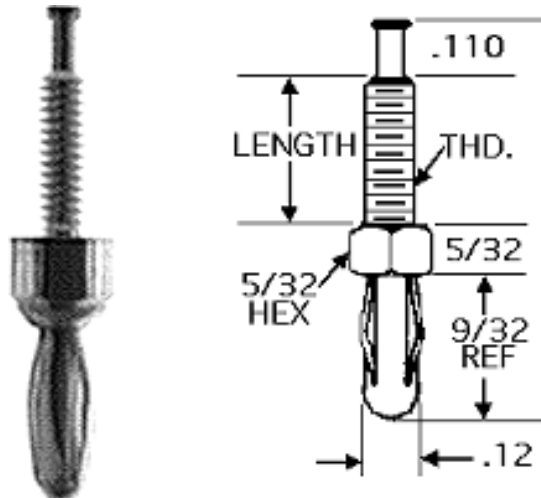

192

Miniature banana plug. Brass body, beryllium copper spring, nickel plated. Supplied with lug and nut. 2-56x17/64" threaded stud. Rated at 5 Amps AC.

Inventory Search

Cross Reference

UPS Tracking

632 Arch Street, POB
726 Meadville, PA 16335
USA 814-724-6440

[Contact Webmaster](#)

© June 6, 2005