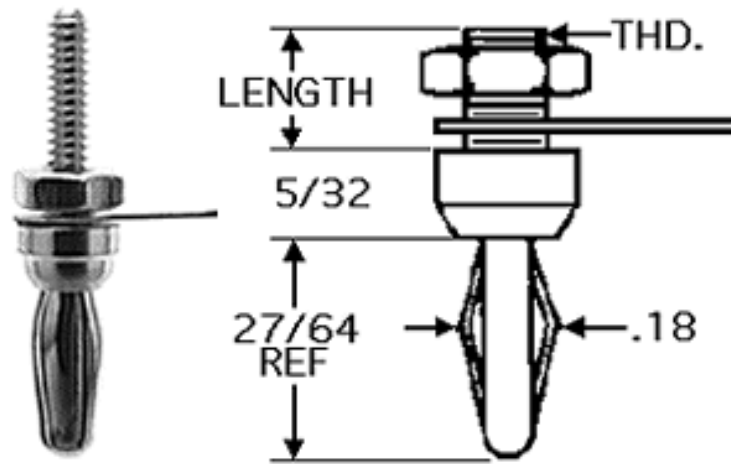

192

Miniature banana plug. Brass body, beryllium copper spring, nickel plated. Supplied with lug and nut. 2-56x17/64" threaded stud. Rated at 5 Amps AC.

Inventory Search

Cross Reference

UPS Tracking

632 Arch Street, POB
726 Meadville, PA 16335
USA 814-724-6440

[Contact Webmaster](#)

© June 6, 2005

Short

Short body external thread banana plugs. Brass body, beryllium copper spring, nickel plated.

Supplied with lug and nut.

460: 4-40x3/8

461: 4-40x1/2

462: 6-32x3/8

463: 6-32x1/2

Standard

Standard body, external threaded stud, banana plugs. Brass body, beryllium copper spring, nickel plated.

Supplied with lug and nut.

Rated at 15 Amps AC.

401: 6-32x3/8

103: 6-32x1/2

404: 6-32x3/4

405: 8-32x3/8

406: 8-32x1/2

407: 8-32x3/4

Standard

Standard body, external threaded stud, banana plugs. Brass body, beryllium copper spring, nickel plated.

Supplied with lug and nut.

Rated at 15 Amps AC.

102: 6-32x3/8