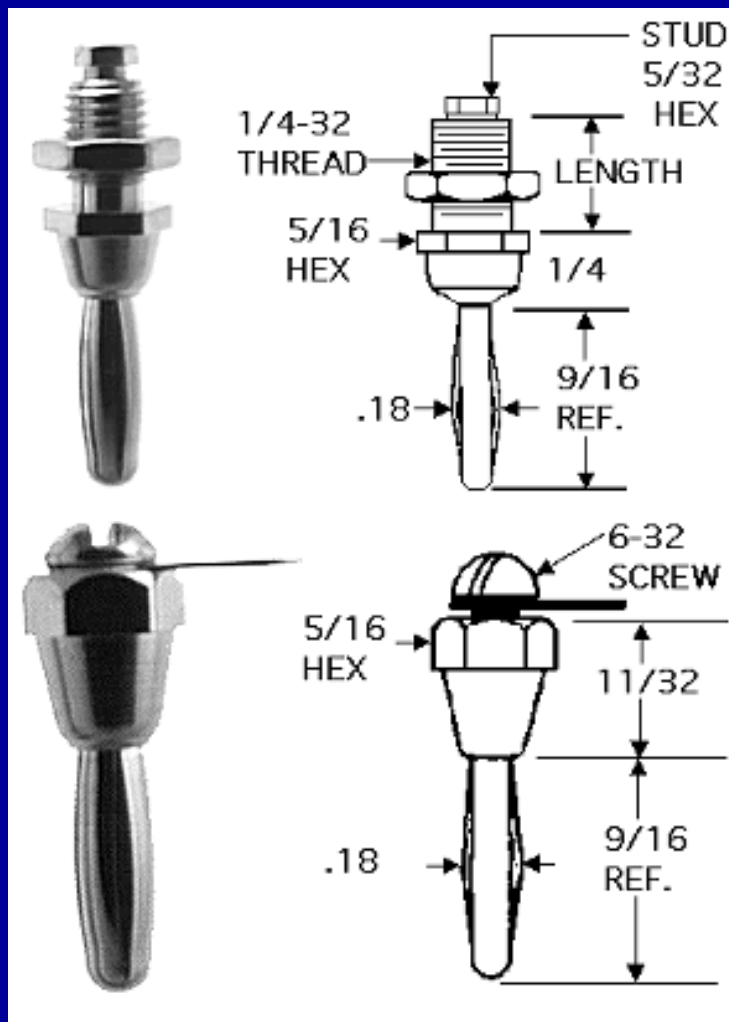

405: 8-32x3/8

406: 8-32x1/2

407: 8-32x3/4

Standard

Standard body, external threaded stud, banana plugs. Brass body, beryllium copper spring, nickel plated.

Supplied with lug and nut.

Rated at 15 Amps AC.

102: 6-32x3/8

432: 6-32x1/2

433: 6-32x3/4

434: 8-32x3/8

435: 8-32x1/2

436: 8-32x3/4

145

Standard banana plug. Brass body, beryllium copper spring, nickel plated.

Supplied with threaded stud and nut.