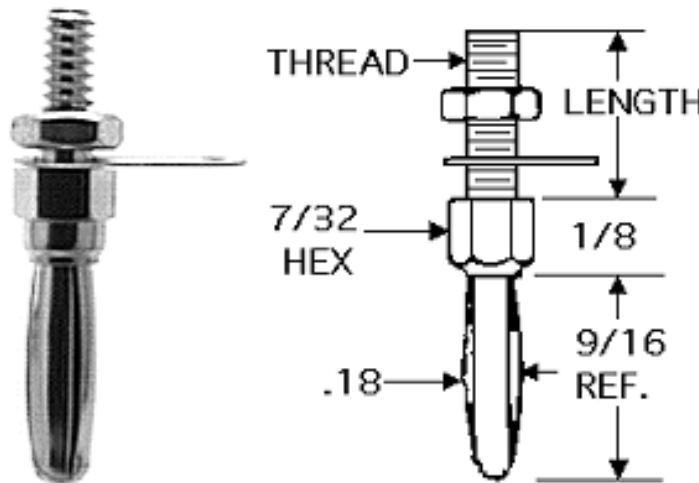

[Contact Webmaster](#)

© June 6, 2005

Short

Short body external thread banana plugs. Brass body, beryllium copper spring, nickel plated.

Supplied with lug and nut.

460: 4-40x3/8

461: 4-40x1/2

462: 6-32x3/8

463: 6-32x1/2

Standard

Standard body, external threaded stud, banana plugs. Brass body, beryllium copper spring, nickel plated.

Supplied with lug and nut.

Rated at 15 Amps AC.

401: 6-32x3/8

103: 6-32x1/2

404: 6-32x3/4

405: 8-32x3/8

406: 8-32x1/2

407: 8-32x3/4

Standard

Standard body, external threaded stud, banana plugs. Brass body, beryllium copper spring, nickel plated.

Supplied with lug and nut.

Rated at 15 Amps AC.

102: 6-32x3/8

432: 6-32x1/2

433: 6-32x3/4

434: 8-32x3/8

435: 8-32x1/2

436: 8-32x3/4

145

Standard banana plug. Brass body, beryllium copper spring, nickel plated.

Supplied with threaded stud and nut.