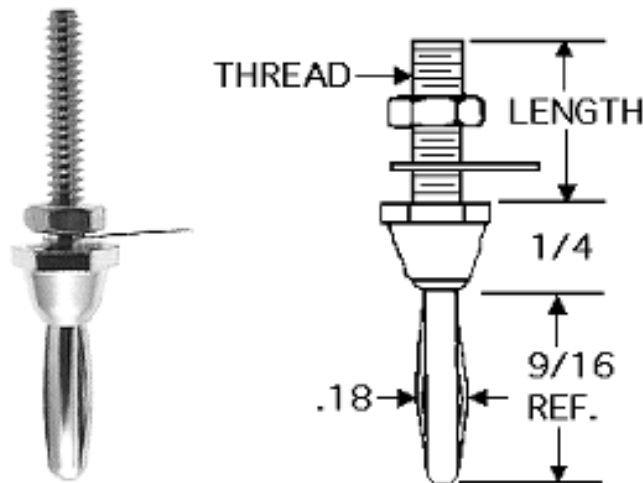

[Contact Webmaster](#)

© June 6, 2005

Short

Short body external thread banana plugs. Brass body, beryllium copper spring, nickel plated.

Supplied with lug and nut.

460: 4-40x3/8

461: 4-40x1/2

462: 6-32x3/8

463: 6-32x1/2

Standard

Standard body, external threaded stud, banana plugs. Brass body, beryllium copper spring, nickel plated.

Supplied with lug and nut.

Rated at 15 Amps AC.

401: 6-32x3/8

103: 6-32x1/2

404: 6-32x3/4

405: 8-32x3/8

406: 8-32x1/2

407: 8-32x3/4

Standard

Standard body, external threaded stud, banana plugs. Brass body, beryllium copper spring, nickel plated.

Supplied with lug and nut.

Rated at 15 Amps AC.

102: 6-32x3/8