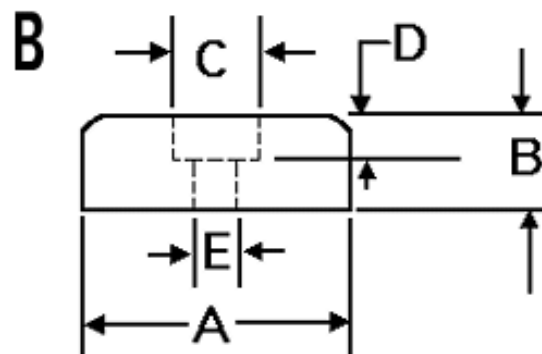

## Bumpers & Chassis Feet

- Recessed Bumpers with a clearance hole for attachment offers a convenient protection for electrical equipment
- Rubber material is a Black Buna-S Synthetic Rubber(SBR), approximately 60 durometer
- Vinyl bumpers are made of Polyvinyl Chloride(PVC), and are available in -103 Black or -113 Grey. Add color number as suffix to part number
- Vinyl chassis feet have steel eyelet hole
- Alternative sizes and shapes are available in quantity from the factory

Inventory Search

Cross Reference

UPS Tracking

632 Arch Street, POB  
726 Meadville, PA  
16335 USA 814-724-6440

[Contact Webmaster](#)

© June 6, 2005

PART NO.	ILLUS.	MATERIALS & ACCESSORIES	SCREW CLR ID	O.D.	HEIGHT	RECESS DIA	RECESS DEPTH
			E	A	B	C	DEPTH
2192	A	Rubber	1/8	1/2	1/4	1/4	1/8
2455	A	Rubber	1/8	17/32	1/4	1/4	5/32
2184	A	Rubber	5/32	5/8	9/32	9/32	1/8
2457	A	Rubber	1/8	11/16	13/32	1/4	7/32
2458	A	Rubber	3/32	23/32	17/32	7/32	1/4
2193	B	Rubber	1/8	5/8	5/16	1/4	3/16
2459	B	Rubber	1/8	3/4	9/32	1/4	1/8
2194	B	Rubber	1/8	3/4	3/8	9/32	3/16
2138	C	Rubber	3/16	15/16	3/8	3/8	3/16
2456	D	Rubber	11/64	5/8	5/8	5/16	5/16
2461	D	Rubber	1/8	1"	1"	1/4	5/8