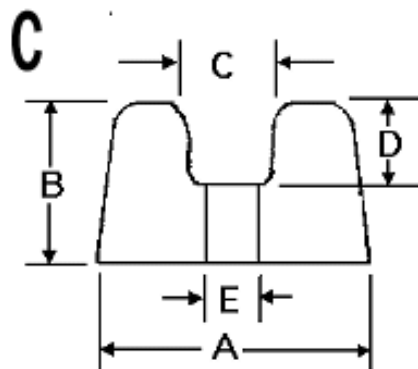

## Bumpers & Chassis Feet

- Recessed Bumpers with a clearance hole for attachment offers a convenient protection for electrical equipment
- Rubber material is a Black Buna-S Synthetic Rubber(SBR), approximately 60 durometer
- Vinyl bumpers are made of Polyvinyl Chloride(PVC), and are available in -103 Black or -113 Grey. Add color number as suffix to part number
- Vinyl chassis feet have steel eyelet hole
- Alternative sizes and shapes are available in quantity from the factory

Inventory Search

Cross Reference

UPS Tracking

632 Arch Street, POB  
726 Meadville, PA  
16335 USA 814-724-6440

[Contact Webmaster](#)

© June 6, 2005

PART NO.	ILLUS.	MATERIALS & ACCESSORIES	SCREW CLR ID	O.D.	HEIGHT	RECESS DIA	RECESS DEPTH
			E	A	B	C	DEPTH
2192	A	Rubber	1/8	1/2	1/4	1/4	1/8
2455	A	Rubber	1/8	17/32	1/4	1/4	5/32
2184	A	Rubber	5/32	5/8	9/32	9/32	1/8
2457	A	Rubber	1/8	11/16	13/32	1/4	7/32
2458	A	Rubber	3/32	23/32	17/32	7/32	1/4
2193	B	Rubber	1/8	5/8	5/16	1/4	3/16
2459	B	Rubber	1/8	3/4	9/32	1/4	1/8
2194	B	Rubber	1/8	3/4	3/8	9/32	3/16
2138	C	Rubber	3/16	15/16	3/8	3/8	3/16
2456	D	Rubber	11/64	5/8	5/8	5/16	5/16
2461	D	Rubber	1/8	1"	1"	1/4	5/8