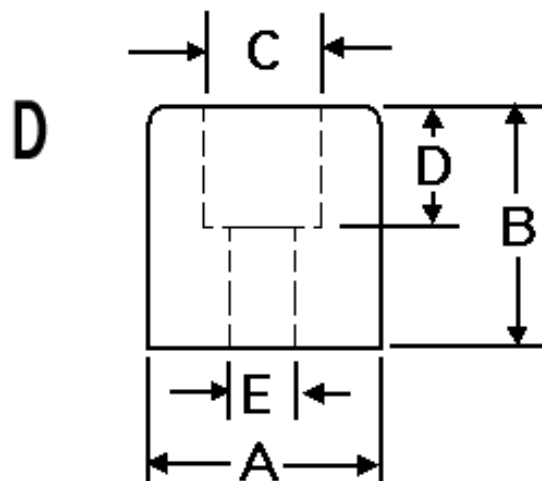

## Bumpers & Chassis Feet

- Recessed Bumpers with a clearance hole for attachment offers a convenient protection for electrical equipment
- Rubber material is a Black Buna-S Synthetic Rubber(SBR), approximately 60 durometer
- Vinyl bumpers are made of Polyvinyl Chloride(PVC), and are available in -103 Black or -113 Grey. Add color number as suffix to part number
- Vinyl chassis feet have steel eyelet hole
- Alternative sizes and shapes are available in quantity from the factory

Inventory Search

Cross Reference

UPS Tracking

632 Arch Street, POB  
726 Meadville, PA  
16335 USA 814-724-6440

[Contact Webmaster](#)

© June 6, 2005

PART NO.	ILLUS.	MATERIALS & ACCESSORIES	SCREW CLR ID	O.D.	HEIGHT	RECESS DIA	RECESS DEPTH
			E	A	B	C	DEPTH
2192	A	Rubber	1/8	1/2	1/4	1/4	1/8
2455	A	Rubber	1/8	17/32	1/4	1/4	5/32
2184	A	Rubber	5/32	5/8	9/32	9/32	1/8
2457	A	Rubber	1/8	11/16	13/32	1/4	7/32
2458	A	Rubber	3/32	23/32	17/32	7/32	1/4
2193	B	Rubber	1/8	5/8	5/16	1/4	3/16
2459	B	Rubber	1/8	3/4	9/32	1/4	1/8
2194	B	Rubber	1/8	3/4	3/8	9/32	3/16
2138	C	Rubber	3/16	15/16	3/8	3/8	3/16
2456	D	Rubber	11/64	5/8	5/8	5/16	5/16
2461	D	Rubber	1/8	1"	1"	1/4	5/8