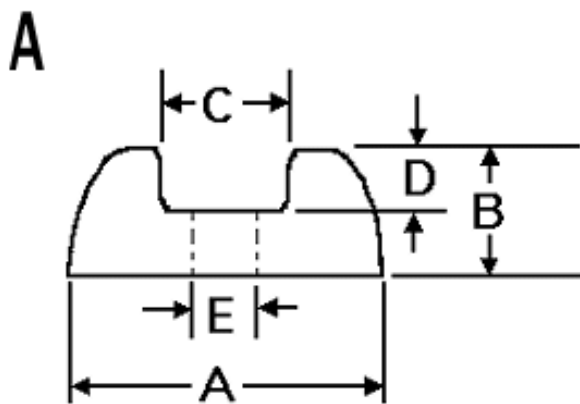

## Bumpers & Chassis Feet

- Recessed Bumpers with a clearance hole for attachment offers a convenient protection for electrical equipment
- Rubber material is a Black Buna-S Synthetic Rubber(SBR), approximately 60 durometer
- Vinyl bumpers are made of Polyvinyl Chloride(PVC), and are available in -103 Black or -113 Grey. Add color number as suffix to part number
- Vinyl chassis feet have steel eyelet hole
- Alternative sizes and shapes are available in quantity from the factory

Inventory Search

Cross Reference

UPS Tracking

632 Arch Street, POB  
726 Meadville, PA  
16335 USA 814-724-6440

[Contact Webmaster](#)

© June 6, 2005

PART NO.	ILLUS.	MATERIALS & ACCESSORIES	SCREW CLR ID	O.D.	HEIGHT	RECESS DIA	RECESS DEPTH
			E	A	B	C	DEPTH
2192	A	Rubber	1/8	1/2	1/4	1/4	1/8
2455	A	Rubber	1/8	17/32	1/4	1/4	5/32
2184	A	Rubber	5/32	5/8	9/32	9/32	1/8
2457	A	Rubber	1/8	11/16	13/32	1/4	7/32
2458	A	Rubber	3/32	23/32	17/32	7/32	1/4
2193	B	Rubber	1/8	5/8	5/16	1/4	3/16
2459	B	Rubber	1/8	3/4	9/32	1/4	1/8
2194	B	Rubber	1/8	3/4	3/8	9/32	3/16
2138	C	Rubber	3/16	15/16	3/8	3/8	3/16
2456	D	Rubber	11/64	5/8	5/8	5/16	5/16
2461	D	Rubber	1/8	1"	1"	1/4	5/8