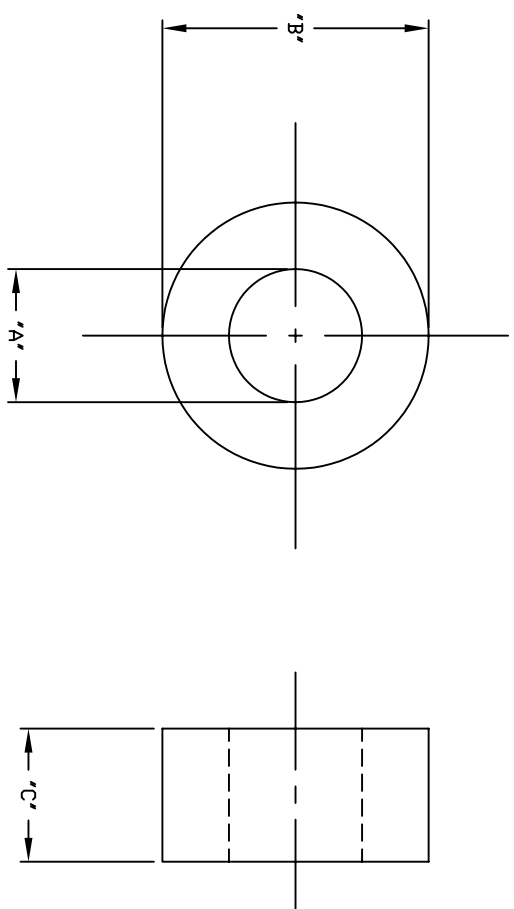

REVISIONS		RESD	DATE	APPR
SYM	DESCRIPTION	BY		

PART NO. FIBRE	PART NO. NYLON	DIM. "A"	DIM. "B"	DIM. "C"	SCREW CLR.
2191	2652	.093	.250	.031	#2
	2671	.093	.250	.062	#2
	2514	.115	.281	.046	#4
2161		.125	.250	.062	#4
2160	2670	.140	.250	.062	#6
2162		.140	.375	.062	#6
	2672	.140	.312	.062	#6
	2515	.140	.312	.046	#6
2163	2673	.171	.375	.062	#8
	2516	.167	.375	.062	#8
2164	2674	.203	.375	.062	#10
	2517	.203	.427	.062	#10
2165	2675	.250	.500	.062	1/4
2166	2676	.250	.500	.093	1/4
	2518	.250	.625	.062	1/4
2167	2677	.312	.500	.062	5/16
2168	2678	.375	.625	.062	3/8
2169	2679	.375	.750	.062	3/8

NOTE:

FIBRE, BLACK OR GRAY, COMMERCIAL GRADE, VULCANIZED. NON-STANDARD NYLON, NATURAL 6/6

MATERIAL	SEE NOTE	FINISH	---
DIMENSIONAL TOLERANCES UNLESS OTHERWISE SPECIFIED	XXXX	TITLE	FLAT INSULATING WASHER
.XX	.XXX		
---	---		
FRACTIONS	ANGLES	SCALE	NONE
---	---		
HEAT TREAT	---	DRAWN BY B. FRANKLIN	DATE 9-9-91
PLUT SCALE	1=1	CHECKED E. MCKINNEY	DATE 9-11-91
		APPROVED D. MILLER	DATE 9-11-91
		SIZE	B
		DRAWING NUMBER	SD: SMP-00042
		ISSUE	---