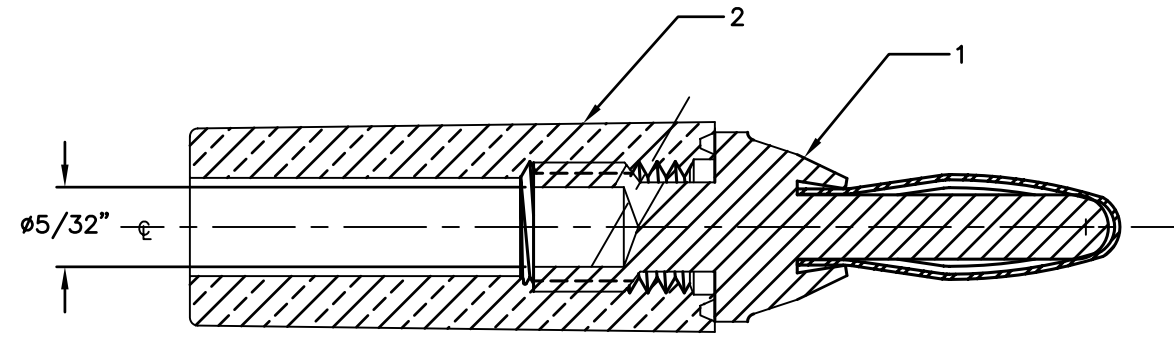

BILL OF MATERIALS				
DET.	QTY.	DESCRIPTION	MATERIAL	PLATING
1	1	BANANA PLUG S/A	BRASS/BeCu	NICKEL
2	1	HANDLE	NYLON	----

REVISIONS				
SYM	DESCRIPTION	REVISED BY	DATE	APPR
B	REDRAWN IN CAD FROM REV A	TPL	12/9/05	TPL

PART#	COLOR
295-101	WHITE
295-102	RED
295-103	BLACK
295-104	GREEN
295-105	BLUE
295-107	YELLOW

FULL SECTION

THIS DRAWING AND THE INFORMATION THEREIN IS THE PROPERTY OF ABBATRON, LLC AND ALL UNAUTHORIZED USE OR REPRODUCTION THEREOF IS PROHIBITED.

MATERIAL:	SEE BOM	FINISH:	SEE BOM	HEAT TREAT:	----
DIMENSIONAL TOLERANCES UNLESS OTHERWISE SPECIFIED		TITLE: 295 SERIES			
.XX	.XXX	.XXX	BANANA PLUG/ INSULATED SOLDERLESS		
----	----	----	DRAWN: T. LORD DATE: 12/9/05		
FRACTIONS	ANGLES	SCALE	CHECKED: T. LORD DATE: 12/9/05		
----	----	4:1	APPROVED: T. LORD DATE: 12/9/05		
SURFACE FINISH		SIZE			
125		A			