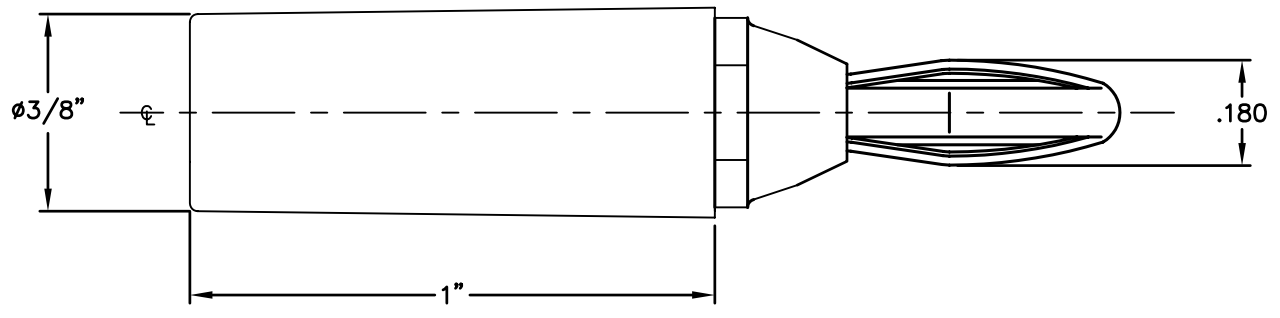

BILL OF MATERIALS				
DET.	QTY.	DESCRIPTION	MATERIAL	PLATING
1	1	BANANA PLUG S/A	BRASS/BeCu	NICKEL
2	1	HANDLE	NYLON	----

REVISIONS				
SYM	DESCRIPTION	REVISED BY	DATE	APPR
B	REDRAWN IN CAD FROM REV A	TPL	12/9/05	TPL

PART#	COLOR
295-101	WHITE
295-102	RED
295-103	BLACK
295-104	GREEN
295-105	BLUE
295-107	YELLOW

FULL SECTION

THIS DRAWING AND THE INFORMATION THEREIN IS THE PROPERTY OF ABBATRON, LLC AND ALL UNAUTHORIZED USE OR REPRODUCTION THEREOF IS PROHIBITED.

MATERIAL:	SEE BOM	FINISH:	SEE BOM	HEAT TREAT:	----
DIMENSIONAL TOLERANCES UNLESS OTHERWISE SPECIFIED		TITLE: 295 SERIES			
.XX	.XXX	.XXX	BANANA PLUG/ INSULATED SOLDERLESS		
----	----	----	DRAWN: T. LORD DATE: 12/9/05		
FRACTIONS	ANGLES	SCALE	CHECKED: T. LORD DATE: 12/9/05		
----	----	4:1	APPROVED: T. LORD DATE: 12/9/05		
SURFACE FINISH		SIZE			
125		A			