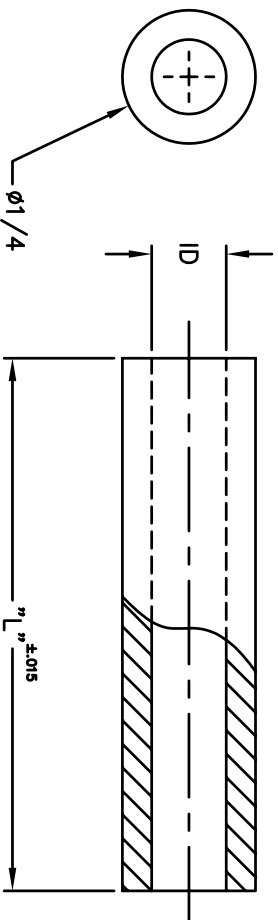

REVISIONS		REVISED DATE	APPR
SYM	DESCRIPTION		

PART#	1/4"	ID
4000	.125	.115
4001	.125	.140
4002	.125	.171
4003	.187	.115
4004	.187	.140
4005	.187	.171
4006	.250	.115
4007	.250	.140
4008	.250	.171
4009	.312	.115
4010	.312	.140
4011	.312	.171
4012	.375	.115
4013	.375	.140
4014	.375	.171

PART#	1/4"	ID
4015	.437	.115
4016	.437	.140
4017	.437	.171
4018	.500	.115
4019	.500	.140
4020	.500	.171
4021	.562	.115
4022	.562	.140
4023	.562	.171
4024	.625	.115
4025	.625	.140
4026	.625	.171
4027	.687	.115
4028	.687	.140
4029	.687	.171

PART#	1/4"	ID
4030	.750	.115
4031	.750	.140
4032	.750	.171
4033	.812	.115
4034	.812	.140
4035	.812	.171
4036	.875	.115
4037	.875	.140
4038	.875	.171
4039	.937	.115
4040	.937	.140
4041	.937	.171
4042	1.000	.115
4043	1.000	.140
4044	1.000	.171

MATERIAL: NYLON		FINISH: -	HEAT TREAT: ---
DIMENSIONAL TOLERANCES UNLESS OTHERWISE SPECIFIED			
XX	XXX	XXXX	
---	---	---	---
FRACOINS	ANGLES	SCALE	
---	---	4:1	
SURFACE FINISH: 125			
TITLE: NYLON SPACER, ROUND #4, #6, #8 CLEARANCE HOLES		DRAWN: T. LORD	DATE: 7/10/07
		CHECKED: T. LORD	DATE: 7/10/07
		APPROVED: T. LORD	DATE: 7/10/07
ABBATRON Electronic Connectors and Hardware 632 Arch Street, Meadville, Pa. 16335		SIZE: A	DRAWING NUMBER: SD: 4000-4044
		ISSUE: A	