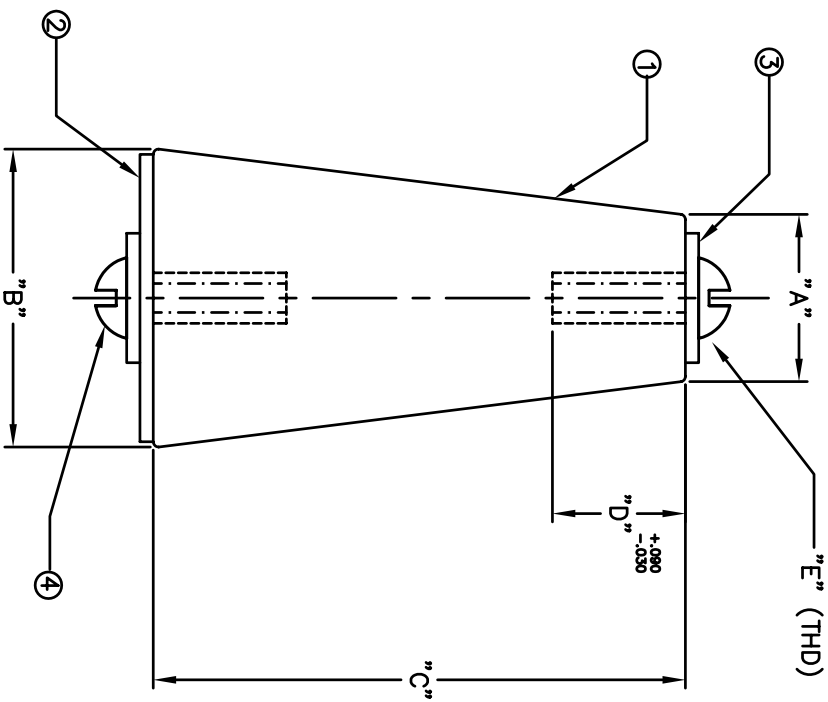

BILL OF MATERIALS				
DET.	QTY.	DESCRIPTION	MATERIAL	PLATING
1	1	INSULATOR	STEATITE	GLAZE
2	1	INSUL WASHER	SUPER CORK	-
3	2	WASHER	BRASS	NICKEL
4	2	SCREW	BRASS	NICKEL

PART#	"A"	"B"	"C"	"D"	"E"
9500	.450	.610	.625	.200*	6-32
9501	.500	.750	1.00	.375	8-32
9502	.500	1.00	1.50	.375	8-32
9503	.625	1.125	2.00	.50	10-32
9504	.750	1.50	3.00	.50	10-32

NOTE:

- 1.) FINISH: CLEAR GLAZE ON OD & 1 END ONLY
- 2.) BREAK ALL EDGES

REVISIONS		REVISED	DATE	APPR
SYM	DESCRIPTION			

MATERIAL: STEATITE L4 OR BETTER
FINISH: SEE NOTES
HEAT TREAT: ---
TITLE: INSULATOR
 INSULATOR
 CONICAL
DRAWN: T. LORD DATE: 3/27/06
CHECKED: T. LORD DATE: 3/27/06
APPROVED: T. LORD DATE: 3/27/06
SURFACE FINISH: 125
 DIMENSIONAL TOLERANCES UNLESS OTHERWISE SPECIFIED: .XX .XXX .XXX
 FRACTIONS ANGLES SCALE
 THIS DRAWING AND THE INFORMATION THEREIN IS THE PROPERTY OF ABBATRON, LLC. ANY REPRODUCTION, USE OR REPRODUCTION THEREOF IS PROHIBITED.

ABBATRON	
Electronic Connectors and Hardware	
632 Arch Street, Meadville, Pa. 16335	
SIZE	DRAWING NUMBER
A	SD: 9500-9504
ISSUE	ISSUE
A	A

X-ON Electronics

Largest Supplier of Electrical and Electronic Components