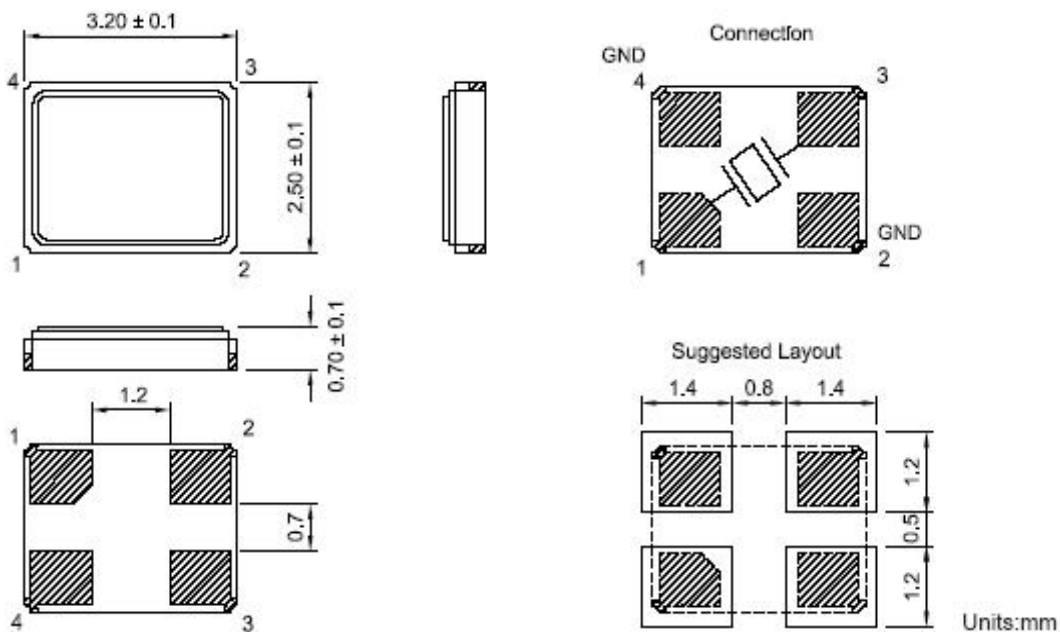

● ELECTRICAL PARAMETERS

谐振器产品技术指标	Min	Max	Units
1. Holder Type(型号规格)	SEAM 3.2*2.5		
2. Mode of Oscillation (振动模式)	FUND		
3. Frequency (标称频率)	16.000000		MHz
4. Load Capacitance (CL) (负载电容)	12 ±10%		pF
5. Shunt Capacitance (Co) (静态电容)	0	7	pF
6. Equivalent Resistance (谐振电阻)		80	Ω
7. Frequency Tolerance at 25°C (调整频差)	-10	10	ppm
8. Stability over operation temperature (温度频差)	± 50		ppm
9. Insulation Resistance (at DC 100V) (绝缘电阻)	500		MΩ
10. Drive Level (激励功率)	10		uw
11. Operating Temperature Range (工作温度范围)	-40	85	°C
12. Storage Temperature Range (储存温度范围)	-40	125	°C
13. Aging (老化率)	± 5		ppm/year
14. Other(其他)	DLD2<10 FDLD<10(0.01-100/STEP10)		

OUTLINE DIMENSIONS(UNIT:mm) 外形尺寸 (单位: mm)

X-ON Electronics

Largest Supplier of Electrical and Electronic Components

Click to view similar products for [Crystals](#) category:

Click to view products by [Abel](#) manufacturer: