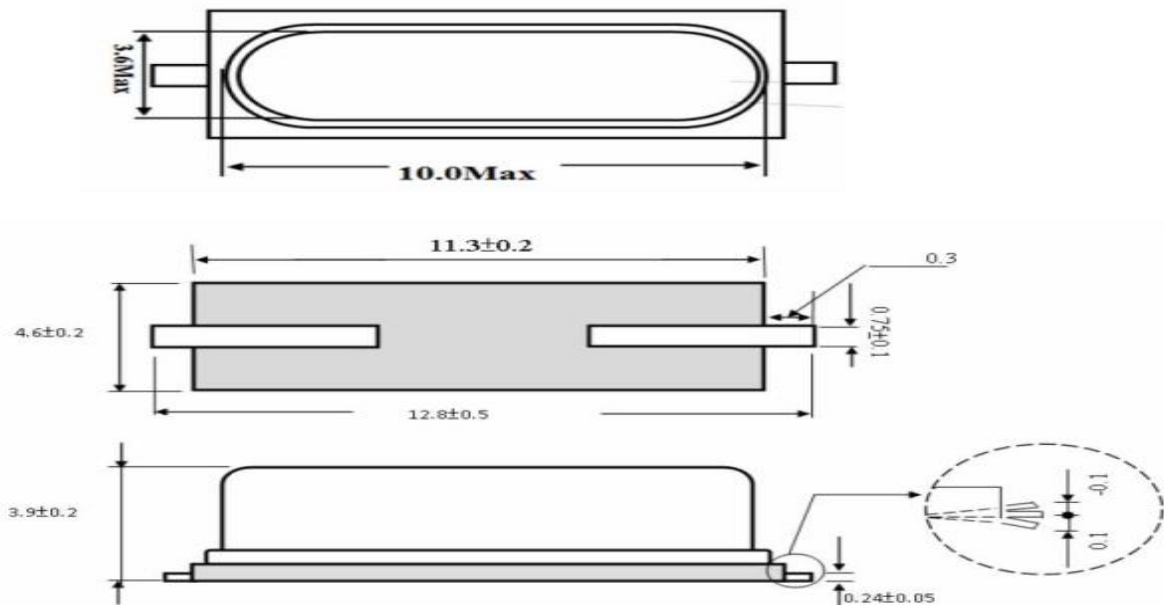

● ELECTRICAL PARAMETERS

谐振器产品技术指标		Min	Max	Units
1. Holder Type(型号规格)		SEAM 49SM		
2. Mode of Oscillation (振动模式)		Fundamental		
3. Frequency (标称频率)		26.000000		MHz
4. Load Capacitance (CL) (负载电容)		15		pF
5. Drive Level (激励功率)		100		uw
6. Equivalent Resistance (谐振电阻)			40	Ω
7. Shunt Capacitance (Co) (静态电容)		0	7	pF
8. Motional Capacitance (C1) (动态电容)		N/A		fF
9. Frequency Tolerance at 25°C (调整频差)		-20	20	ppm
10. Stability over operation temperature (温度频差)		± 30		ppm
11. Insulation Resistance (at DC 100V) (绝缘电阻)		500		M Ω
12. Operating Temperature Range (工作温度范围)		-20	70	$^{\circ}\text{C}$
13. Storage Temperature Range (储存温度范围)		-40	85	$^{\circ}\text{C}$
14. Aging (老化率)		± 5		ppm/year
15. DLD2	N/A		N/A	Ω
16. FLD2			N/A	ppm
17. RLD2			N/A	Ω
18. SPDB			N/A	db
19. Other(其它)		N/A		

49US SMD尺寸图: (单位: mm)

X-ON Electronics

Largest Supplier of Electrical and Electronic Components

Click to view similar products for [Resonators](#) category:

Click to view products by [Abel](#) manufacturer: