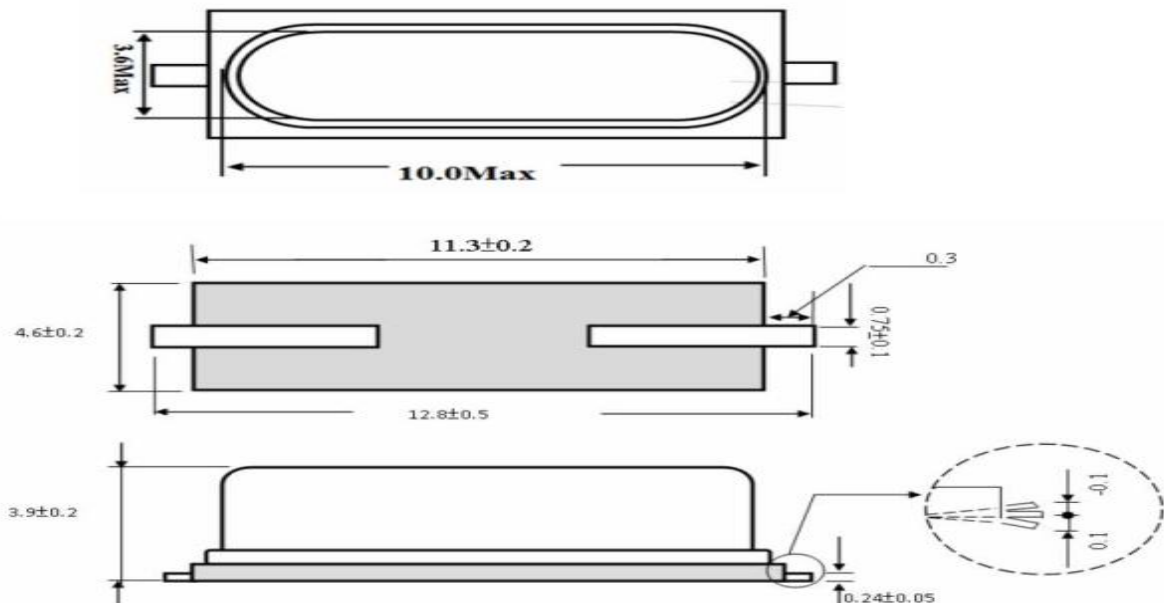

● ELECTRICAL PARAMETERS

谐振器产品技术指标		Min	Max	Units
1. Holder Type(型号规格)		SEAM 49SM		
2. Mode of Oscillation (振动模式)		Fundamental		
3. Frequency (标称频率)		6.000000		MHz
4. Load Capacitance (CL) (负载电容)		15		pF
5. Drive Level (激励功率)		100		uw
6. Equivalent Resistance (谐振电阻)			120	Ω
7. Shunt Capacitance (Co) (静态电容)		0	7	pF
8. Motional Capacitance (C1) (动态电容)		N/A		fF
9. Frequency Tolerance at 25°C (调整频差)		-20	20	ppm
10. Stability over operation temperature (温度频差)		± 30		ppm
11. Insulation Resistance (at DC 100V) (绝缘电阻)		500		M Ω
12. Operating Temperature Range (工作温度范围)		-20	70	$^{\circ}\text{C}$
13. Storage Temperature Range (储存温度范围)		-40	85	$^{\circ}\text{C}$
14. Aging (老化率)		± 5		ppm/year
15. DLD2	N/A		N/A	Ω
16. FLD2			N/A	ppm
17. RLD2			N/A	Ω
18. SPDB			N/A	db
19. Other(其它)		N/A		

49US SMD尺寸图: (单位: mm)

X-ON Electronics

Largest Supplier of Electrical and Electronic Components

Click to view similar products for [Resonators](#) category:

Click to view products by [Abel](#) manufacturer: