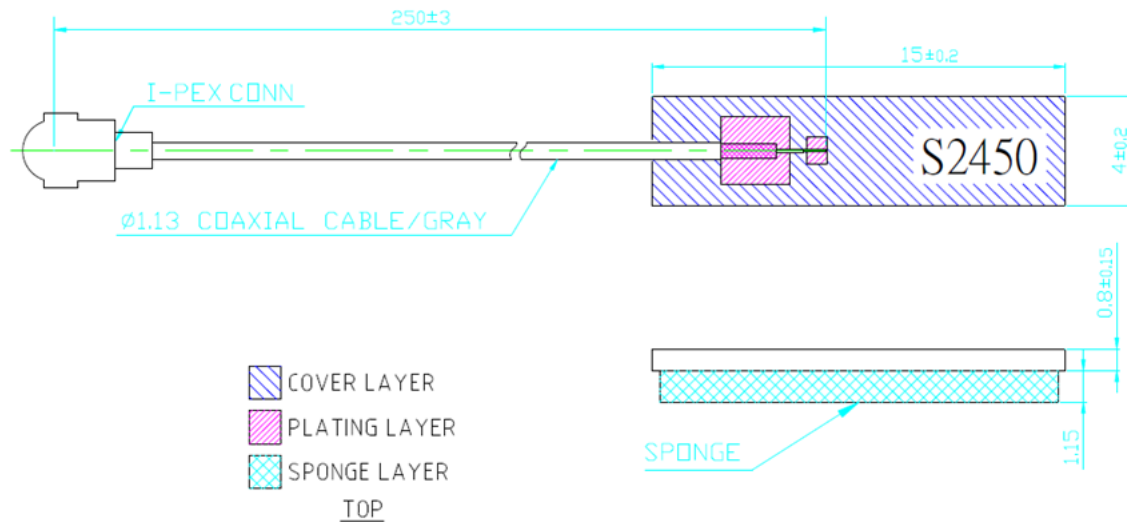

## Mechanical Specification

Parameters	Description
Cable Type	Ø1.13 mm
Cable Length	250 mm
Connector	IPEX

# Compact 2.4 GHz WiFi/BL FR4 Antenna

ABAR1504-S2450

15.0 x 4.0 x 0.8 mm  
RoHS/RoHS II Compliant  
MSL = NA

## Product Dimensions

Dimensions: mm