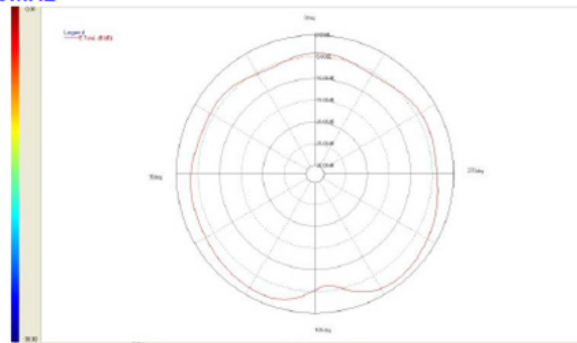

# Compact 2.4 GHz WiFi/BL FR4 Antenna

ABAR1504-S2450

15.0 x 4.0 x 0.8 mm  
RoHS/RoHS II Compliant  
MSL = NA

## 2D Pattern

Measurement Plane	XZ	YZ	XY
2450 MHz	-1.91 dBi	-1.24 dBi	-3.25 dBi

XZ-Plane 2450MHz

YZ-Plane 2450MHz

XY-Plane 2450MHz