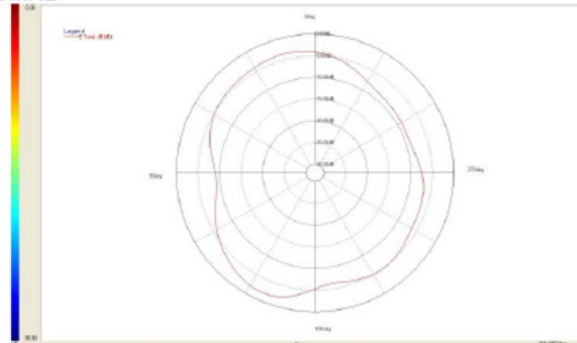

Compact 2.4 GHz WiFi/BL FR4 Antenna

ABAR1504-S2450

15.0 x 4.0 x 0.8 mm
RoHS/RoHS II Compliant
MSL = NA

2D Pattern

Measurement Plane	XZ	YZ	XY
2450 MHz	-1.91 dBi	-1.24 dBi	-3.25 dBi

XZ-Plane 2450MHz