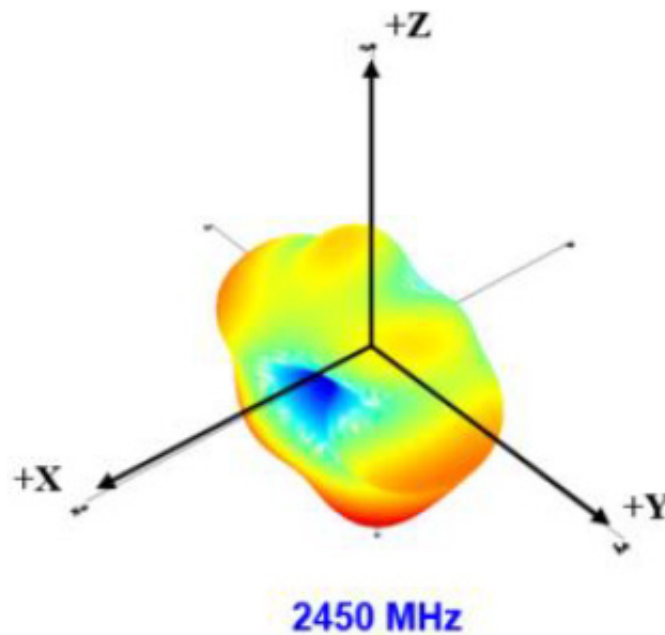

Compact 2.4 GHz WiFi/BL FR4 Antenna

ABAR1504-S2450

15.0 x 4.0 x 0.8 mm
RoHS/RoHS II Compliant
MSL = NA

Radiation Pattern @ 2450MHz

3D Pattern