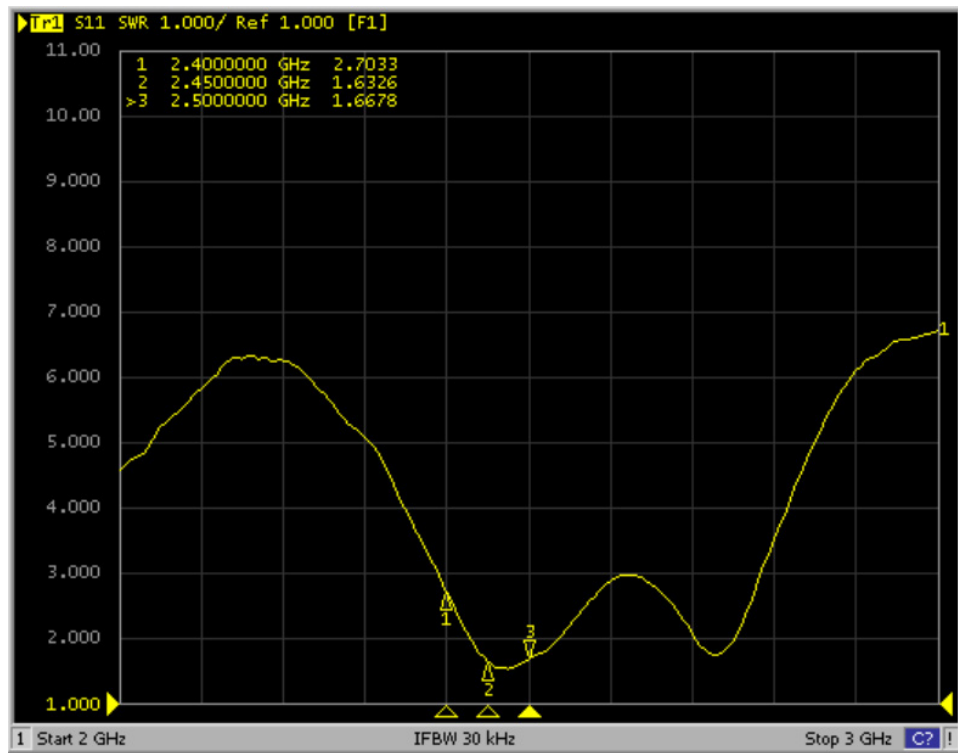

# Compact 2.4 GHz WiFi/BL FR4 Antenna

ABAR1504-S2450

15.0 x 4.0 x 0.8 mm  
RoHS/RoHS II Compliant  
MSL = NA

VSWR