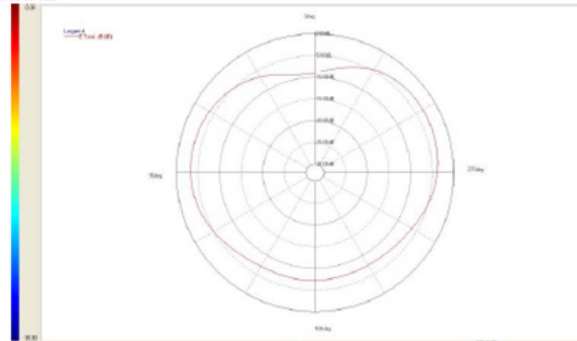

## 2D Pattern

Measurement Plane	XZ	YZ	XY
2450 MHz	-1.91 dBi	-1.24 dBi	-3.25 dBi

XZ-Plane 2450MHz

YZ-Plane 2450MHz

XY-Plane 2450MHz