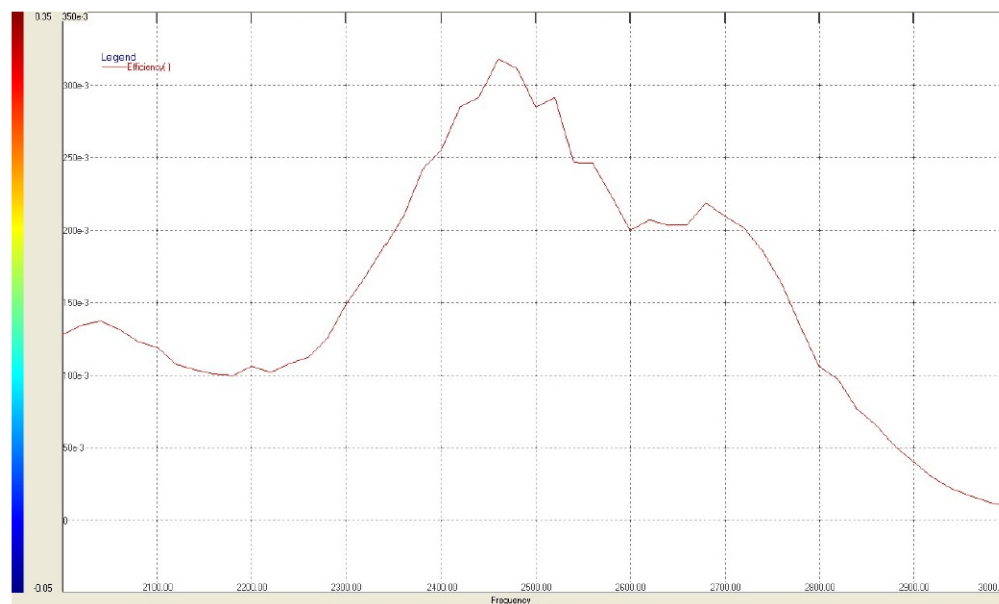

# Compact 2.4 GHz WiFi/BL FR4 Antenna

ABAR1504-S2450

15.0 x 4.0 x 0.8 mm  
RoHS/RoHS II Compliant  
MSL = NA

## Efficiency