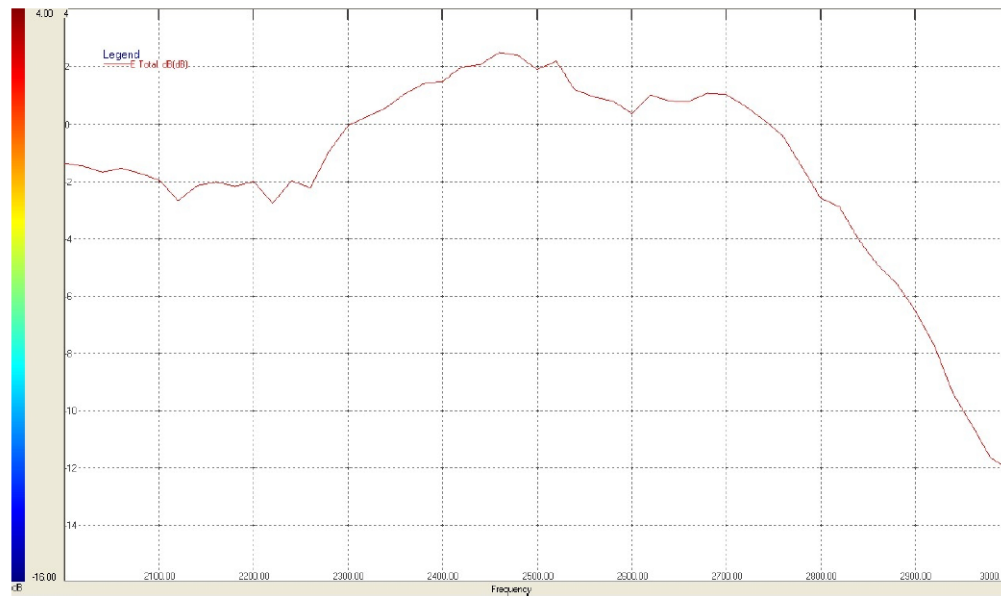

## Average Gain

# Compact 2.4 GHz WiFi/BL FR4 Antenna

ABAR1504-S2450

15.0 x 4.0 x 0.8 mm  
RoHS/RoHS II Compliant  
MSL = NA

## Peak Gain

BT	2400 MHz	2450 MHz	2500 MHz
Efficiency (%)	25.56	30.50	28.50
Average Gain (dBi)	-5.92	-5.16	-5.54
Peak Gain (dBi)	1.52	2.28	1.89