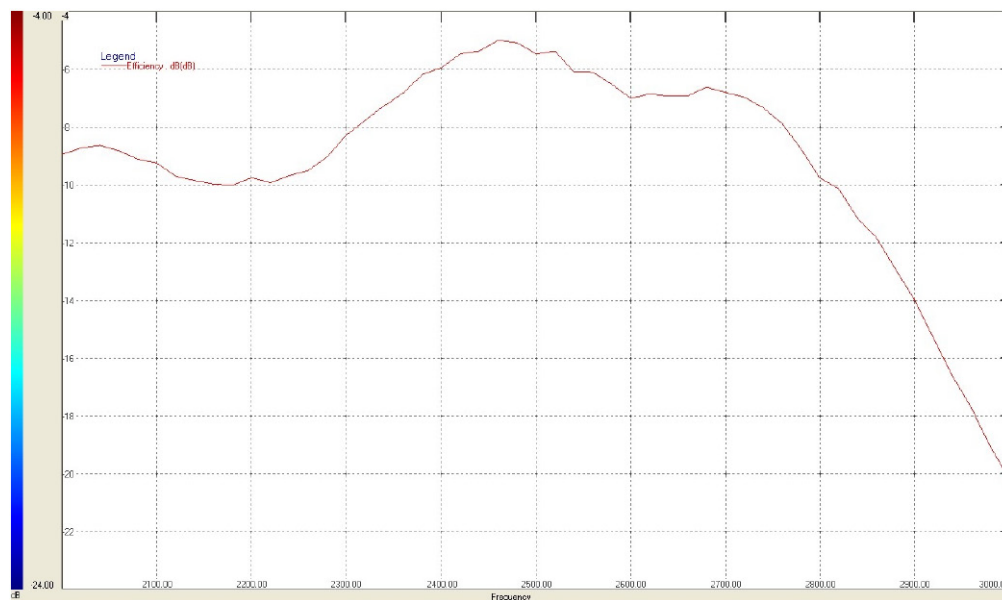

# Compact 2.4 GHz WiFi/BL FR4 Antenna

ABAR1504-S2450

15.0 x 4.0 x 0.8 mm  
RoHS/RoHS II Compliant  
MSL = NA

## Efficiency

## Average Gain