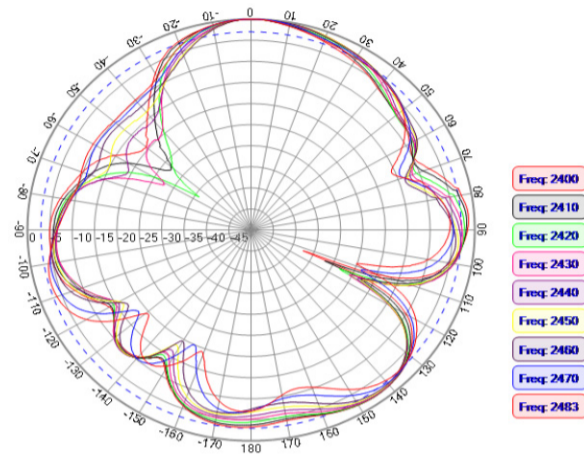

# 2.4 GHz External WiFi Antenna

AEACAC025009-S2400

25.9 x Ø9.5mm

RoHS/RoHS II Compliant

MSL = N/A: NOT APPLICABLE

## RADIATION PATTERNS

Antenna 2D Patterns  
XY Plane

XZ Plane

YZ Plane

Antenna 3D Patterns  
2400 MHz

2450 MHz

2483 MHz

Frequency (MHz)	2400	2450	2483
Peak Gain (dBi)	1.83	1.7	1.4
Efficiency (%)	62	63	65

# 2.4 GHz External WiFi Antenna

AEACAC025009-S2400

**25.9 x Ø9.5mm**  
**RoHS/RoHS II Compliant**  
**MSL = N/A: NOT APPLICABLE**