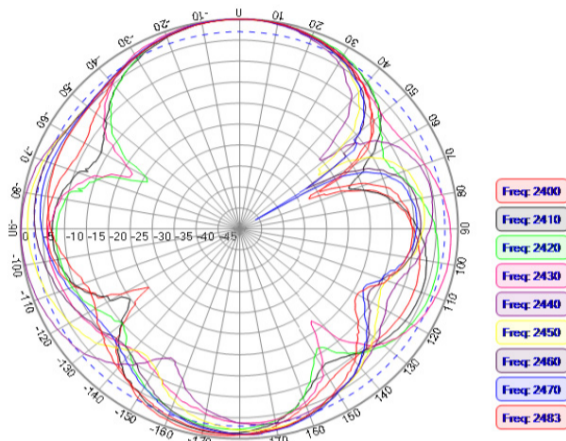

# 2.4 GHz External WiFi Antenna

AEACAC025009-S2400

25.9 x Ø9.5mm

RoHS/RoHS II Compliant

MSL = N/A: NOT APPLICABLE

## RADIATION PATTERNS

Antenna 2D Patterns  
XY Plane

XZ Plane

YZ Plane

Antenna 3D Patterns  
2400 MHz

2450 MHz

2483 MHz

Frequency (MHz)	2400	2450	2483
Peak Gain (dBi)	1.83	1.7	1.4
Efficiency (%)	62	63	65