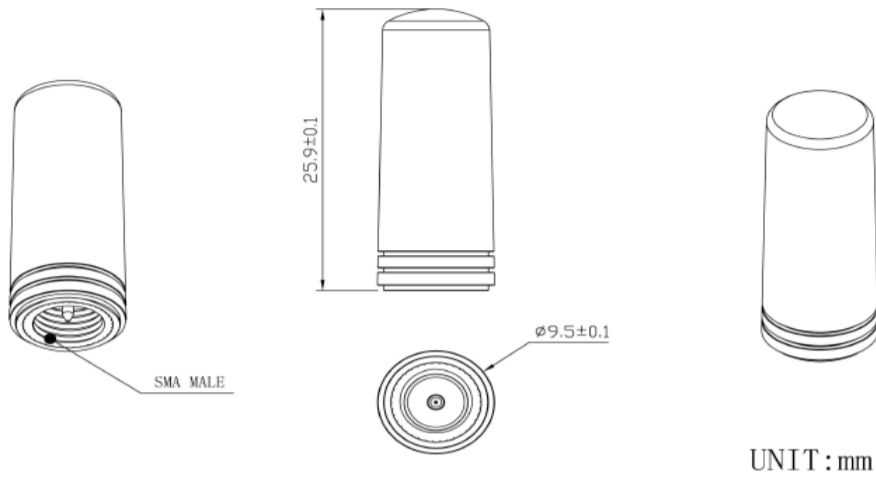

2.4 GHz External WiFi Antenna

AEACAC025009-S2400

25.9 x Ø9.5mm
RoHS/RoHS II Compliant
MSL = N/A: NOT APPLICABLE

DIMENSIONS