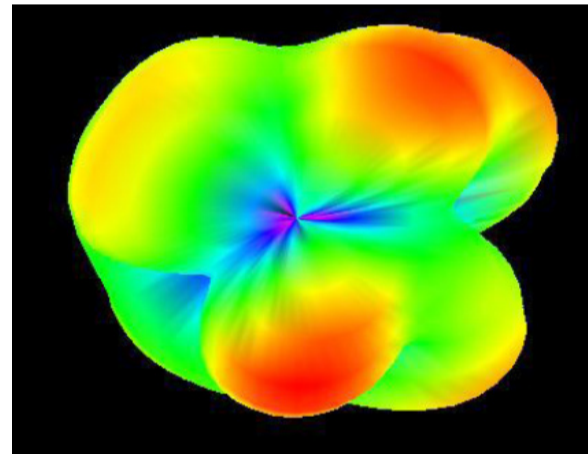

## RADIATION PATTERNS

Antenna 2D Patterns  
XY Plane

XZ Plane

YZ Plane

Antenna 3D Patterns  
2400 MHz

2450 MHz

2483 MHz

Frequency (MHz)	2400	2450	2483
Peak Gain (dBi)	1.83	1.7	1.4
Efficiency (%)	62	63	65

# 2.4 GHz External WiFi Antenna

AEACAC025009-S2400

**25.9 x Ø9.5mm**  
**RoHS/RoHS II Compliant**  
**MSL = N/A: NOT APPLICABLE**