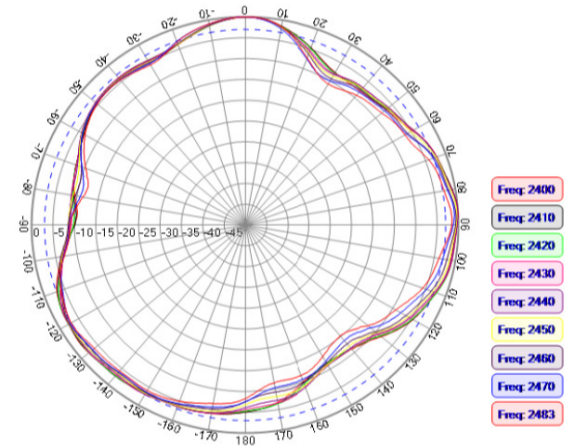

# 2.4 GHz External WiFi Antenna

AEACAC025009-S2400

25.9 x Ø9.5mm

RoHS/RoHS II Compliant

MSL = N/A: NOT APPLICABLE

## RADIATION PATTERNS

Antenna 2D Patterns  
XY Plane

XZ Plane

YZ Plane

Antenna 3D Patterns  
2400 MHz

2450 MHz

2483 MHz

Frequency (MHz)	2400	2450	2483
Peak Gain (dBi)	1.83	1.7	1.4
Efficiency (%)	62	63	65

# 2.4 GHz External WiFi Antenna

AEACAC025009-S2400

**25.9 x Ø9.5mm**  
**RoHS/RoHS II Compliant**  
**MSL = N/A: NOT APPLICABLE**