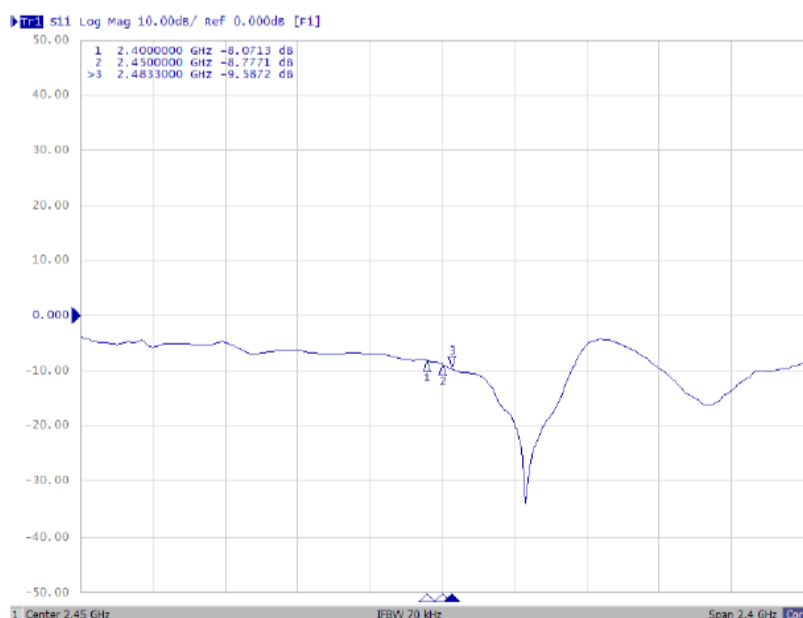

2.4 GHz External WiFi Antenna

AEACAC025009-S2400

25.9 x Ø9.5mm

RoHS/RoHS II Compliant

MSL = N/A: NOT APPLICABLE

FEATURES

- Operates in 2400 MHz
- Gain of 2dBi
- Input power 10W
- VSWR $\leq$ 2.5

APPLICATIONS

- Wifi
- ISM Applications
- Portable Devices
- Set-Top Boxes
- Network Devices

ELECTRICAL SPECIFICATIONS

Item	min	Typ.	Max.	Units	Note
Frequency Range		2400~2483.5		MHz	
Bandwidth		83.5			
VSWR			2.5		
Polarization Model		Linear			
Impedance		50		Ω	
Gain		2		dBi	
Operating Temperature	-40		+85	$^{\circ}\text{C}$	
Input Power			10	W	

RETURN - LOSS CHARACTERISTICS

S11 Return-Loss