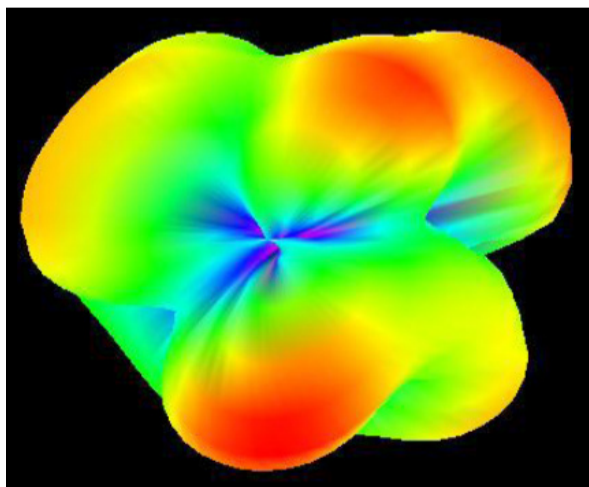

## RADIATION PATTERNS

Antenna 2D Patterns  
XY Plane

XZ Plane

YZ Plane

Antenna 3D Patterns  
2400 MHz

2450 MHz

2483 MHz

Frequency (MHz)	2400	2450	2483
Peak Gain (dBi)	1.83	1.7	1.4
Efficiency (%)	62	63	65

# 2.4 GHz External WiFi Antenna

AEACAC025009-S2400

**25.9 x Ø9.5mm**  
**RoHS/RoHS II Compliant**  
**MSL = N/A: NOT APPLICABLE**