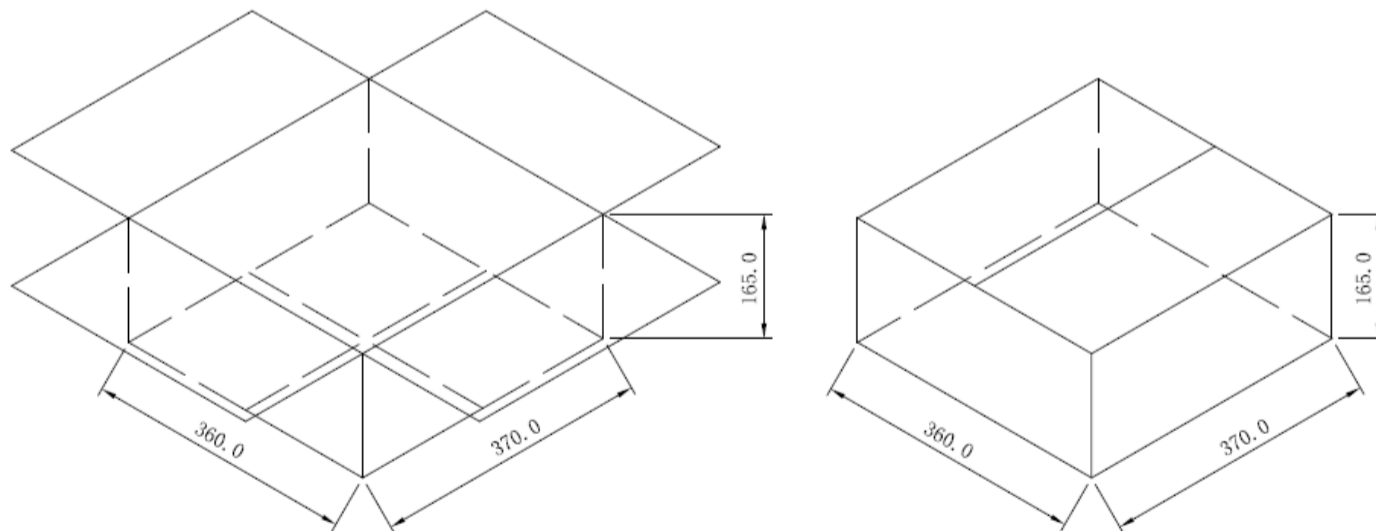

PACKAGING:

Each 370 x 360 x 165 mm size carton includes 1000 pcs antenna, 5kgs/carton.