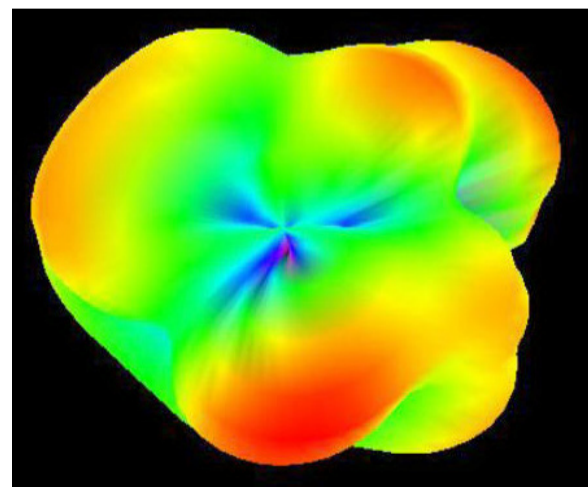

## RADIATION PATTERNS

Antenna 2D Patterns  
XY Plane

XZ Plane

YZ Plane

Antenna 3D Patterns  
2400 MHz

2450 MHz

2483 MHz

Frequency (MHz)	2400	2450	2483
Peak Gain (dBi)	1.83	1.7	1.4
Efficiency (%)	62	63	65

# 2.4 GHz External WiFi Antenna

AEACAC025009-S2400

**25.9 x Ø9.5mm**  
**RoHS/RoHS II Compliant**  
**MSL = N/A: NOT APPLICABLE**