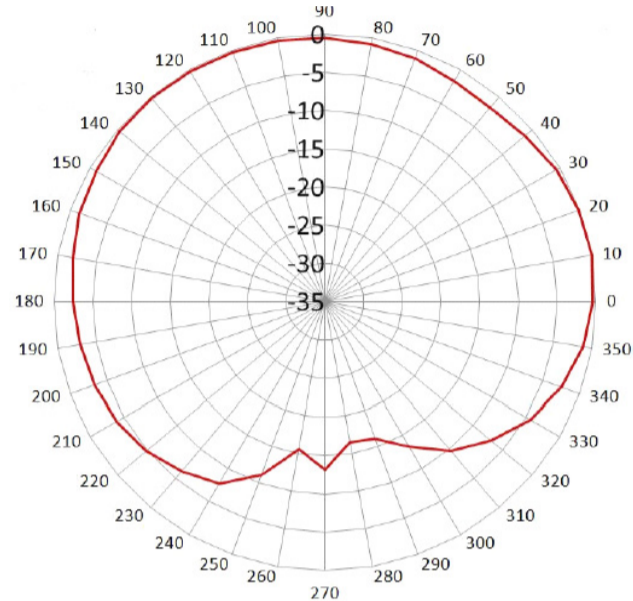

433 MHz External Antenna

AEACAC053010-S433

53.4 x Ø10.4 mm
RoHS/RoHS II Compliant

MSL = N/A: NOT APPLICABLE

FEATURES

- Low Frequency of 433 MHz
- VSWR \leq 2.0
- Gain of 2dBi
- Input power of 10W

APPLICATIONS

RETURN - LOSS CHARACTERISTICS

S11 Return-Loss

433 MHz External Antenna

AEACAC053010-S433

53.4 x Ø10.4 mm
RoHS/RoHS II Compliant

MSL = N/A: NOT APPLICABLE

RADIATION PATTERNS

Antenna 2D Patterns for 433 MHz

Horizontal Plane

Vertical Plane

DIMENSIONS

| Parameters | Description |
|---------------|-----------------|
| RF Connector | SMA Male |
| Mounting Type | Connector mount |

433 MHz External Antenna

AEACAC053010-S433

53.4 x Ø10.4 mm
RoHS/RoHS II Compliant

MSL = N/A: NOT APPLICABLE

PACKAGING

Each 370 x 360 x 165 mm size carton includes 1000 pcs antenna, 8kgs/carton.

Unit: mm

X-ON Electronics

Largest Supplier of Electrical and Electronic Components