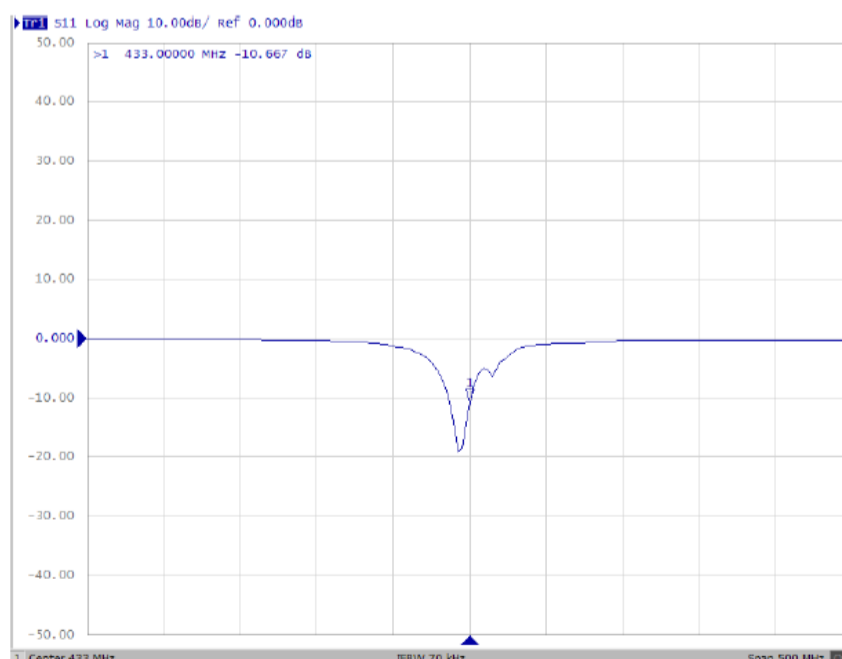

433 MHz External Antenna

AEACAC053010-S433

53.4 x Ø10.4 mm
RoHS/RoHS II Compliant

MSL = N/A: NOT APPLICABLE

FEATURES

- Low Frequency of 433 MHz
- VSWR \leq 2.0
- Gain of 2dBi
- Input power of 10W

APPLICATIONS

- IoT and wearable
- Wireless
- ISM Band
- LoRa
- SigFox
- RFID
- Remote Technology/Monitoring
- Smart Meters
- Medical Devices
- Home Automation
- M2M

ELECTRICAL SPECIFICATIONS

| Item | min | Typ. | Max. | Units | Note |
|-----------------------|-----|----------------|------|--------------|--------|
| Frequency Range | | 433 | | MHz | |
| Bandwidth | | CF \pm 5 MHz | | | |
| VSWR | | | 2.0 | | |
| Polarization Model | | Linear | | | |
| Impedance | | 50 | | Ω | |
| Gain | | 2 | | dBi | Zenith |
| Operating Temperature | -40 | | +85 | $^{\circ}$ C | |
| Input Power | | | 10 | W | |

RETURN - LOSS CHARACTERISTICS

S11 Return-Loss

433 MHz External Antenna

AEACAC053010-S433

53.4 x Ø10.4 mm
RoHS/RoHS II Compliant

MSL = N/A: NOT APPLICABLE

RADIATION PATTERNS

Antenna 2D Patterns for 433 MHz

Horizontal Plane

Vertical Plane

DIMENSIONS

| Parameters | Description |
|---------------|-----------------|
| RF Connector | SMA Male |
| Mounting Type | Connector mount |

433 MHz External Antenna

AEACAC053010-S433