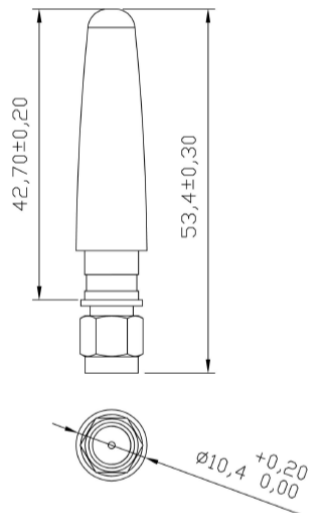

433 MHz External Antenna

AEACAC053010-S433

53.4 x Ø10.4 mm
RoHS/RoHS II Compliant

MSL = N/A: NOT APPLICABLE

FEATURES

- Low Frequency of 433 MHz
- VSWR \leq 2.0
- Gain of 2dBi
- Input power of 10W

APPLICATIONS

RETURN - LOSS CHARACTERISTICS

S11 Return-Loss

433 MHz External Antenna

AEACAC053010-S433

53.4 x Ø10.4 mm
RoHS/RoHS II Compliant

MSL = N/A: NOT APPLICABLE

RADIATION PATTERNS

Antenna 2D Patterns for 433 MHz

Horizontal Plane

Vertical Plane

DIMENSIONS

| Parameters | Description |
|---------------|-----------------|
| RF Connector | SMA Male |
| Mounting Type | Connector mount |

433 MHz External Antenna

AEACAC053010-S433

53.4 x Ø10.4 mm
RoHS/RoHS II Compliant

MSL = N/A: NOT APPLICABLE

PACKAGING

Each 370 x 360 x 165 mm size carton includes 1000 pcs antenna, 8kgs/carton.

Unit: mm

X-ON Electronics

Largest Supplier of Electrical and Electronic Components