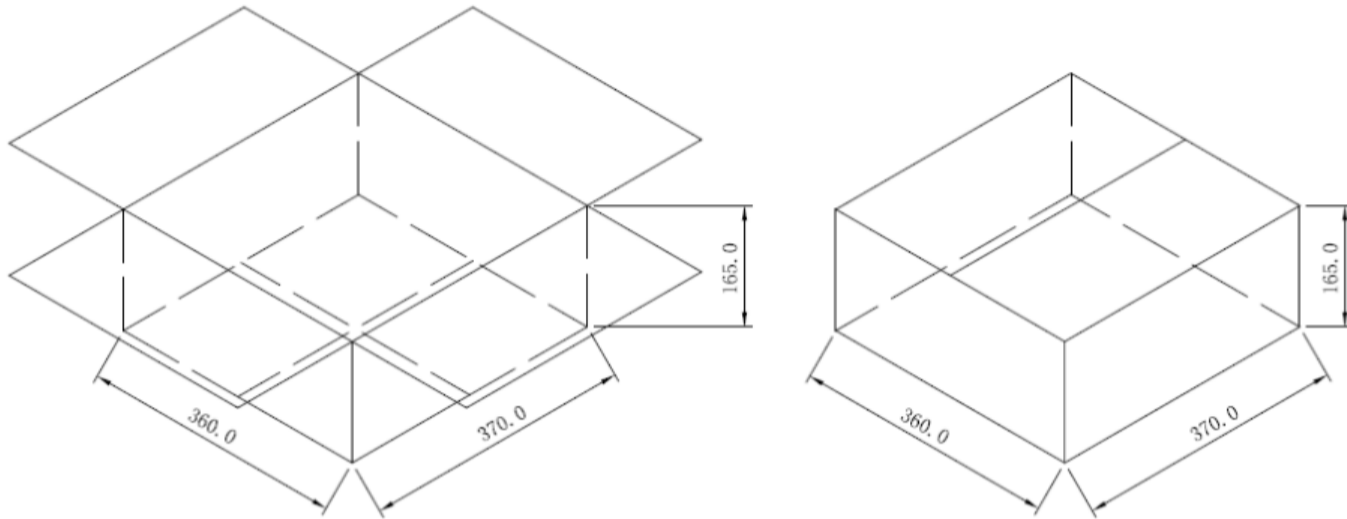

Horizontal Plane

Vertical Plane

DIMENSIONS

| Parameters | Description |
|---------------|-----------------|
| RF Connector | SMA Male |
| Mounting Type | Connector mount |

433 MHz External Antenna

AEACAC053010-S433

53.4 x Ø10.4 mm
RoHS/RoHS II Compliant

MSL = N/A: NOT APPLICABLE

PACKAGING

Each 370 x 360 x 165 mm size carton includes 1000 pcs antenna, 8kgs/carton.

Unit: mm

X-ON Electronics

Largest Supplier of Electrical and Electronic Components