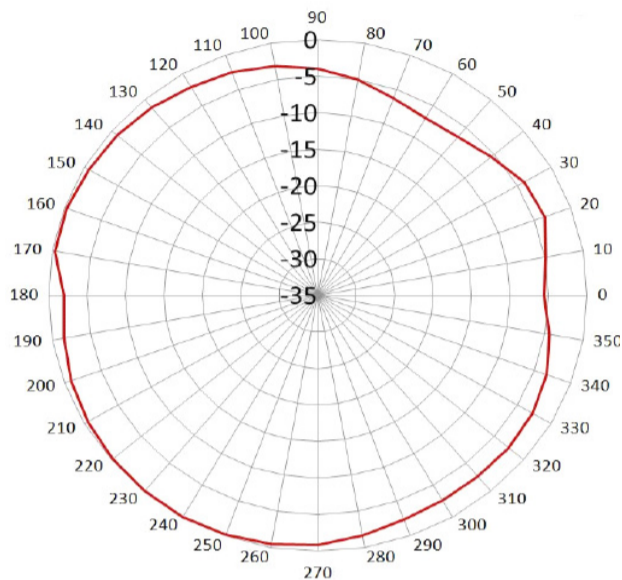

433 MHz External Antenna

AEACAC053010-S433

53.4 x Ø10.4 mm
RoHS/RoHS II Compliant

MSL = N/A: NOT APPLICABLE

FEATURES

- Low Frequency of 433 MHz
- VSWR \leq 2.0
- Gain of 2dBi
- Input power of 10W

APPLICATIONS

RETURN - LOSS CHARACTERISTICS

S11 Return-Loss

433 MHz External Antenna

AEACAC053010-S433

53.4 x Ø10.4 mm
RoHS/RoHS II Compliant

MSL = N/A: NOT APPLICABLE

RADIATION PATTERNS

Antenna 2D Patterns for 433 MHz

Horizontal Plane

Vertical Plane

DIMENSIONS

| Parameters | Description |
|---------------|-----------------|
| RF Connector | SMA Male |
| Mounting Type | Connector mount |

433 MHz External Antenna

AEACAC053010-S433

53.4 x Ø10.4 mm
RoHS/RoHS II Compliant

MSL = N/A: NOT APPLICABLE

PACKAGING

Each 370 x 360 x 165 mm size carton includes 1000 pcs antenna, 8kgs/carton.

Unit: mm

X-ON Electronics

Largest Supplier of Electrical and Electronic Components