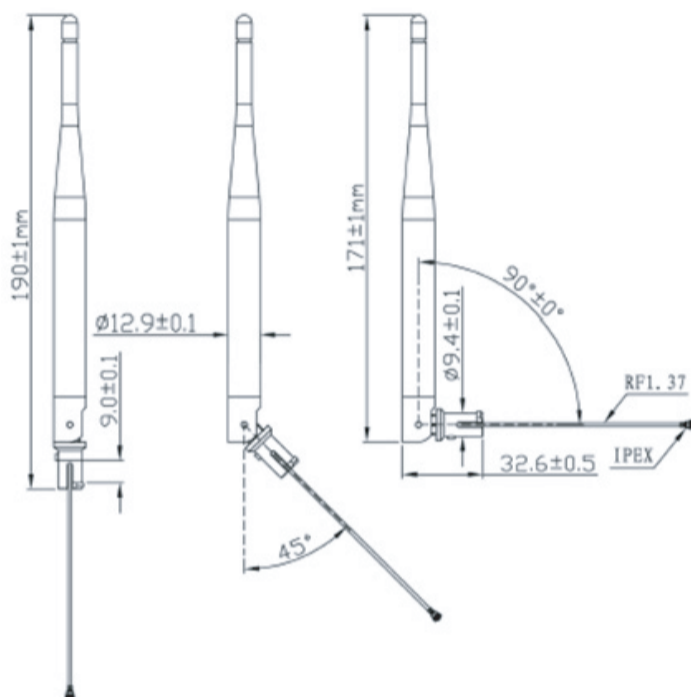

868MHz LORA/LPWA/ISM WHIP

AEACAQ190012-S868

190.0 x Ø12.9 mm
RoHS/RoHS II Compliant

MSL = N/A: NOT APPLICABLE

FEATURES

- Gain of 3.5dBi
- 10W input power
- Designed for 868 MHz
- $VSWR \leq 2.5$
- 190 x Ø12.9mm form factor

Antenna 2D Patterns

Vertical Plane

Horizontal Plane

Antenna 3D Pattern

868 MHz

Frequency (MHz)	868
Peak Gain (dBi)	3.50
Efficiency (%)	56

868MHz LORA/LPWA/ISM WHIP

AEACAQ190012-S868

190.0 x Ø12.9 mm

RoHS/RoHS II Compliant

MSL = N/A: NOT APPLICABLE

DIMENSIONS

Parameters	Description
Cable Length	10.0 cm
RF Cable	RG178/RF1.37 or others
RF Connector	IPEX or others
Mounting Type	Knuckle

PACKAGING:

Each 495 x 225 x 270 mm size carton includes 500 pcs antenna, 13kgs/carton.

Unit: mm

X-ON Electronics

Largest Supplier of Electrical and Electronic Components

Click to view similar products for [Antennas](#) category: