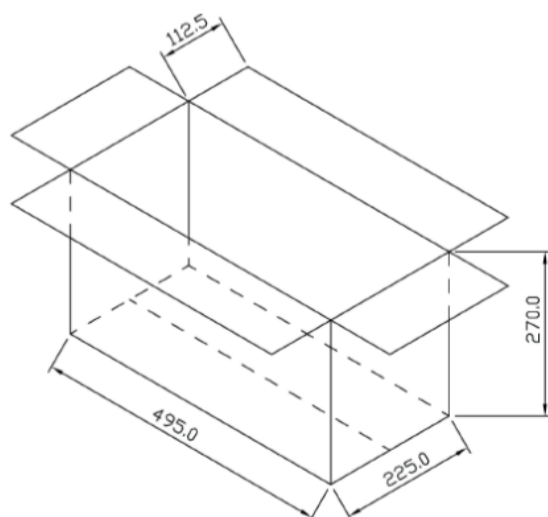

190.0 x Ø12.9 mm

RoHS/RoHS II Compliant

MSL = N/A: NOT APPLICABLE

DIMENSIONS

Parameters	Description
Cable Length	10.0 cm
RF Cable	RG178/RF1.37 or others
RF Connector	IPEX or others
Mounting Type	Knuckle

PACKAGING:

Each 495 x 225 x 270 mm size carton includes 500 pcs antenna, 13kgs/carton.

Unit: mm

X-ON Electronics

Largest Supplier of Electrical and Electronic Components

Click to view similar products for [Antennas](#) category: