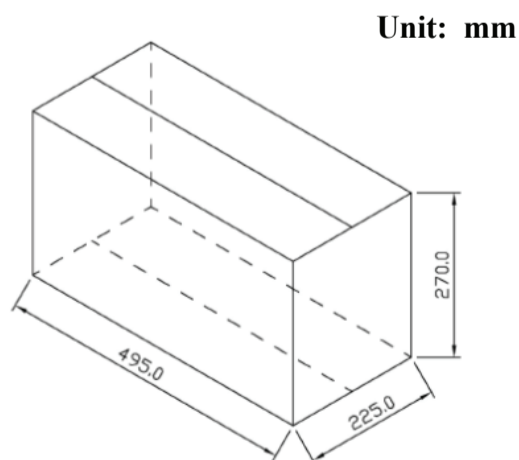

190.0 x Ø12.9 mm

RoHS/RoHS II Compliant

MSL = N/A: NOT APPLICABLE

DIMENSIONS

Parameters	Description
Cable Length	10.0 cm
RF Cable	RG178/RF1.37 or others
RF Connector	IPEX or others
Mounting Type	Knuckle

PACKAGING:

Each 495 x 225 x 270 mm size carton includes 500 pcs antenna, 13kgs/carton.

Unit: mm

X-ON Electronics

Largest Supplier of Electrical and Electronic Components

Click to view similar products for [Antennas](#) category: