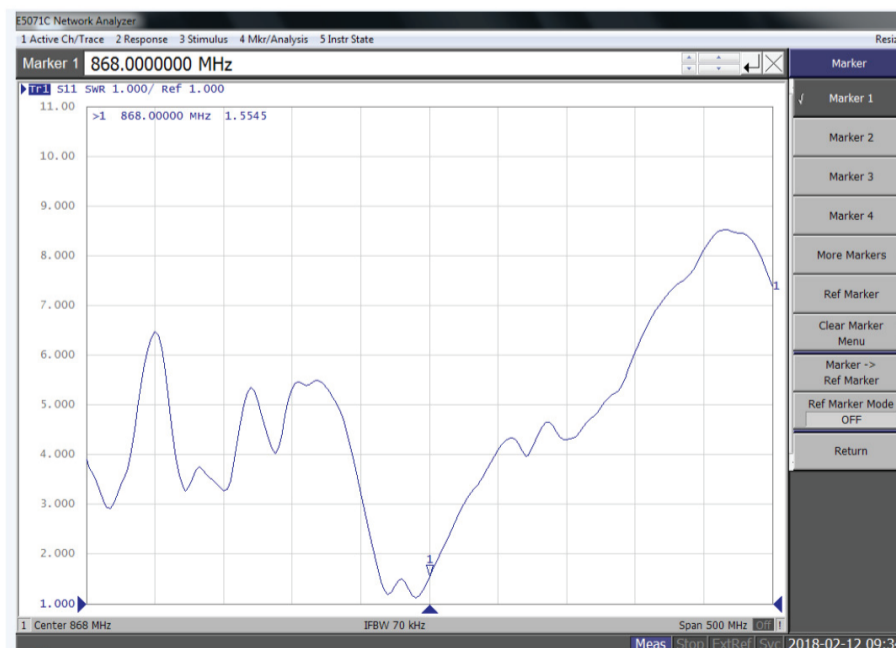

868MHz LORA/LPWA/ISM WHIP

AEACAQ190012-S868

190.0 x Ø12.9 mm
RoHS/RoHS II Compliant

MSL = N/A: NOT APPLICABLE

FEATURES

- Gain of 3.5dBi
- 10W input power
- Designed for 868 MHz
- $VSWR \leq 2.5$
- 190 x Ø12.9mm form factor

APPLICATIONS

- LPWA
- LoRA
- Sigfox
- ISM Applications
- Remote Technology/Monitoring
- Network devices
- Smart buildings
- Smart cities
- M2M
- Agriculture / Environment
- Consumer tracking

EXTERNAL ANTENNA

Parameters	Min.	Typ.	Max.	Units	Note
Frequency Range		868		MHz	
Bandwidth		CF ± 8MHz			
VSWR			2.5		
Polarization Model	Linear				
Impedance		50		Ω	
Gain		3.5		dBi	
Operating Temperature	-40		+85	°C	
Input Power			10	W	

RETURN - LOSS CHARACTERSTICS

S11 Return-Loss