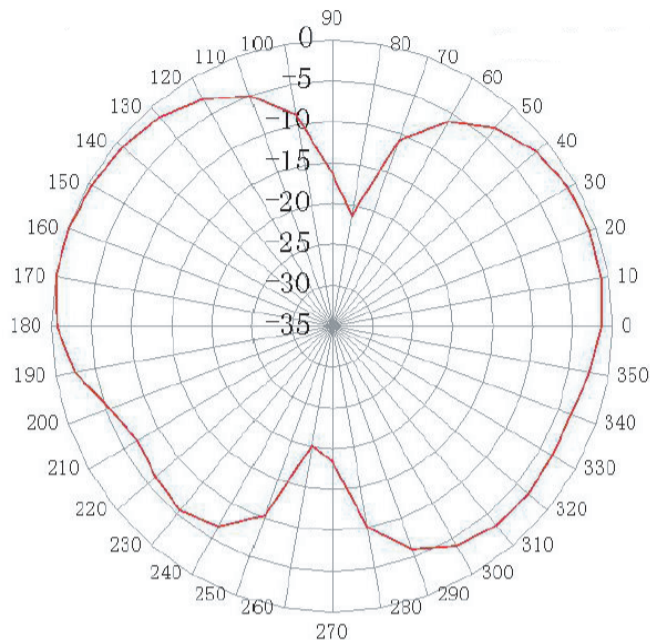

RETURN - LOSS CHARACTERSTICS

S11 Return-Loss

868MHz LORA/LPWA/ISM WHIP

AEACAQ190012-S868

190.0 x Ø12.9 mm

RoHS/RoHS II Compliant

MSL = N/A: NOT APPLICABLE

RADIATION PATTERNS

Antenna 2D Patterns

Vertical Plane

Horizontal Plane

Antenna 3D Pattern

868 MHz

Frequency (MHz)	868
Peak Gain (dBi)	3.50
Efficiency (%)	56

868MHz LORA/LPWA/ISM WHIP

AEACAQ190012-S868

190.0 x Ø12.9 mm

RoHS/RoHS II Compliant

MSL = N/A: NOT APPLICABLE

DIMENSIONS

Parameters	Description
Cable Length	10.0 cm
RF Cable	RG178/RF1.37 or others
RF Connector	IPEX or others
Mounting Type	Knuckle

PACKAGING: