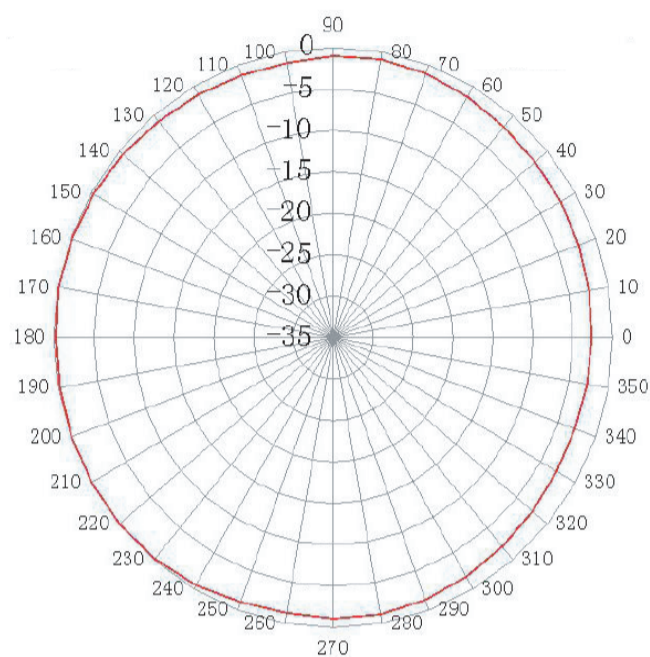

868MHz LORA/LPWA/ISM WHIP

AEACAQ190012-S868

190.0 x Ø12.9 mm
RoHS/RoHS II Compliant

MSL = N/A: NOT APPLICABLE

FEATURES

- Gain of 3.5dBi
- 10W input power
- Designed for 868 MHz
- $VSWR \leq 2.5$
- 190 x Ø12.9mm form factor

RETURN - LOSS CHARACTERSTICS

S11 Return-Loss

868MHz LORA/LPWA/ISM WHIP

AEACAQ190012-S868

190.0 x Ø12.9 mm

RoHS/RoHS II Compliant

MSL = N/A: NOT APPLICABLE

RADIATION PATTERNS

Antenna 2D Patterns

Vertical Plane

Horizontal Plane

Antenna 3D Pattern

868 MHz

Frequency (MHz)	868
Peak Gain (dBi)	3.50
Efficiency (%)	56

868MHz LORA/LPWA/ISM WHIP

AEACAQ190012-S868

190.0 x Ø12.9 mm

RoHS/RoHS II Compliant

MSL = N/A: NOT APPLICABLE

DIMENSIONS

Parameters	Description
Cable Length	10.0 cm
RF Cable	RG178/RF1.37 or others
RF Connector	IPEX or others
Mounting Type	Knuckle

PACKAGING: