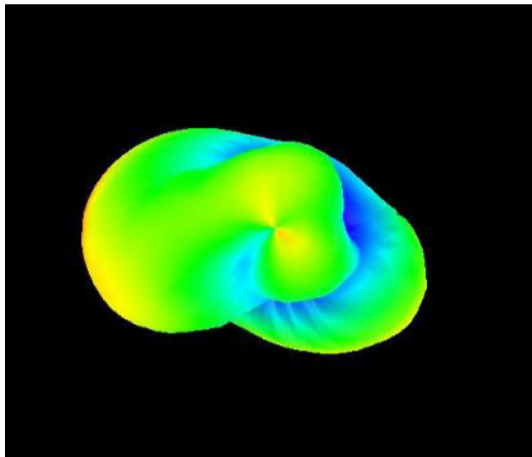

2x2 4G/LTE Screw Mount MIMO Antenna

AEACBK081014-M698

Ø81.6 x 14.5 mm
RoHS/RoHS II Compliant
MSL - 1

Radiation Patterns

3D-Pattern

698 MHZ