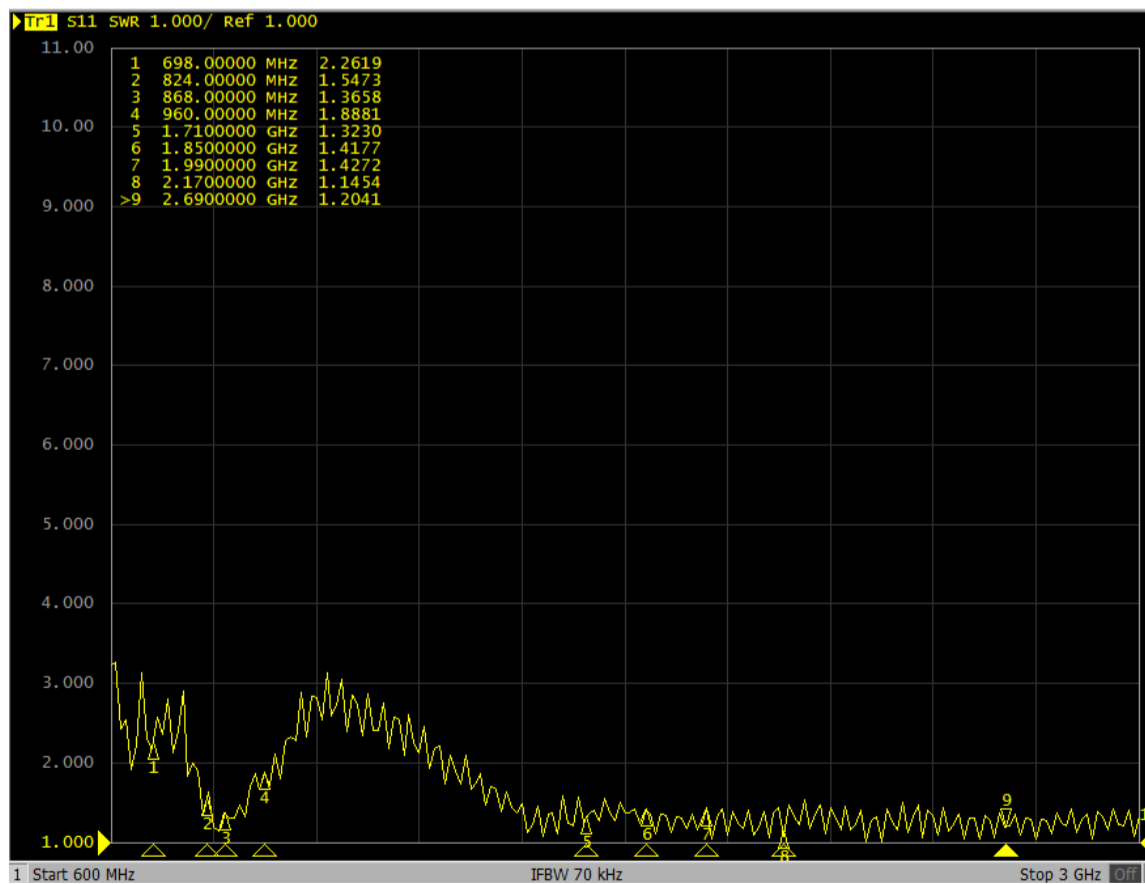

2x2 4G/LTE Screw Mount MIMO Antenna

AEACBK081014-M698

Ø81.6 x 14.5 mm
RoHS/RoHS II Compliant
MSL - 1

VSWR

5101 Hidden Creek Ln Spicewood TX 78669
Phone: 512-371-6159 | Fax: 512-351-8858
For terms and conditions of sales, please visit:
www.abracon.com

REVISED: 01.25.2019

ABRACON IS
ISO9001-2015
CERTIFIED