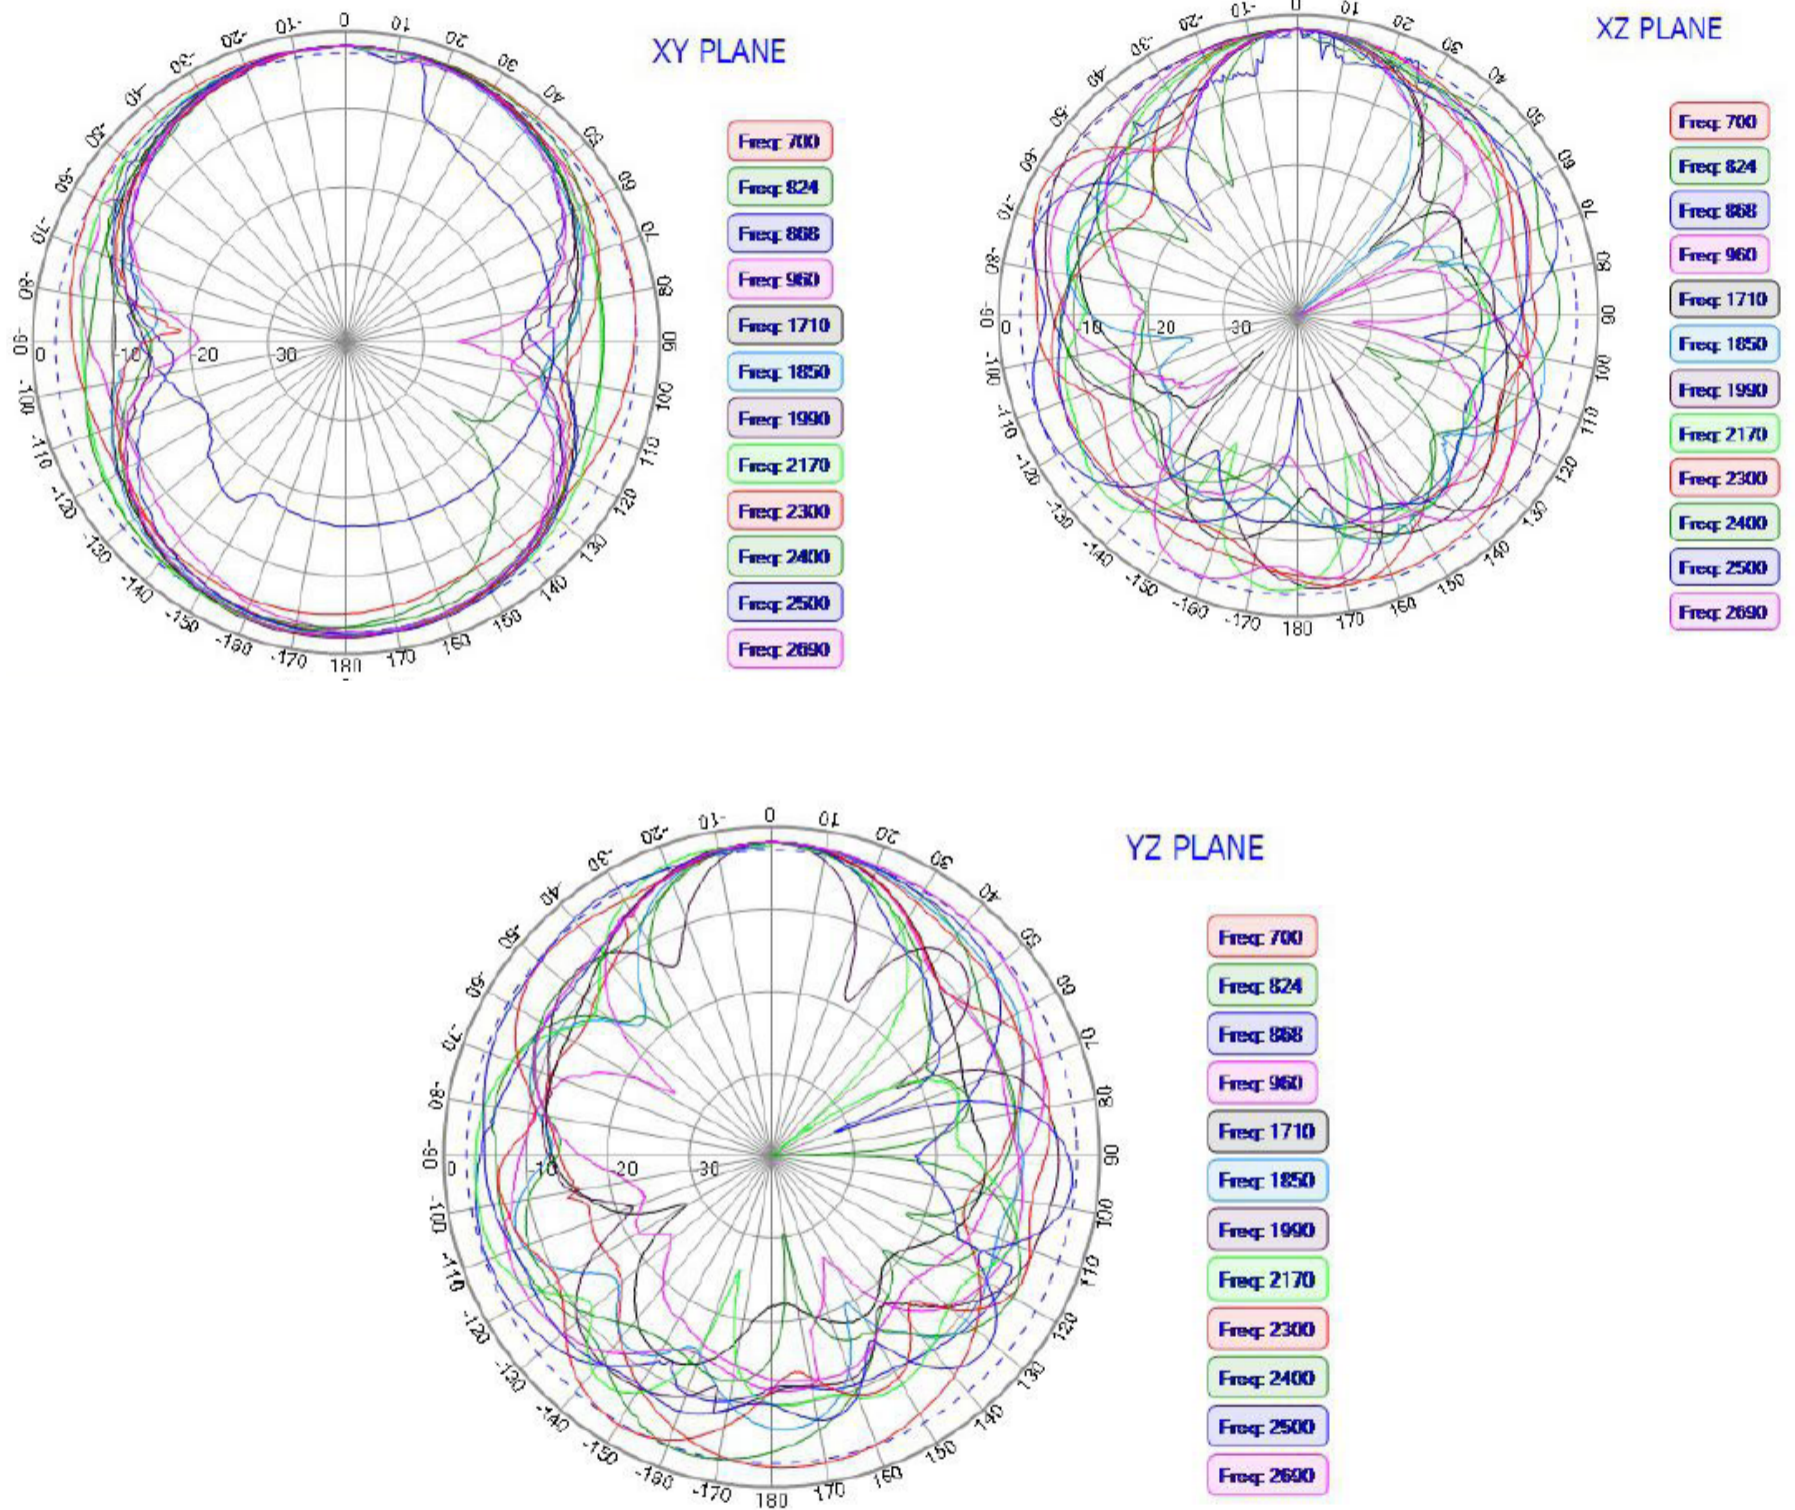

# 2x2 4G/LTE Screw Mount MIMO Antenna

AEACBK081014-M698

Ø81.6 x 14.5 mm  
RoHS/RoHS II Compliant  
MSL - 1

## Radiation Patterns

LTE Antenna MAIN