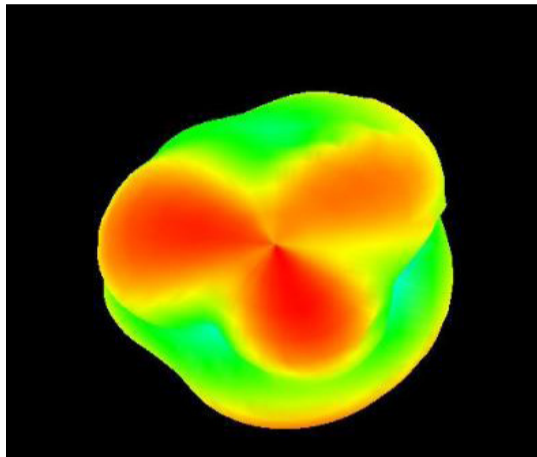

2x2 4G/LTE Screw Mount MIMO Antenna

AEACBK081014-M698

Ø81.6 x 14.5 mm
RoHS/RoHS II Compliant
MSL - 1

Radiation Patterns

3D-Pattern

824 MHZ