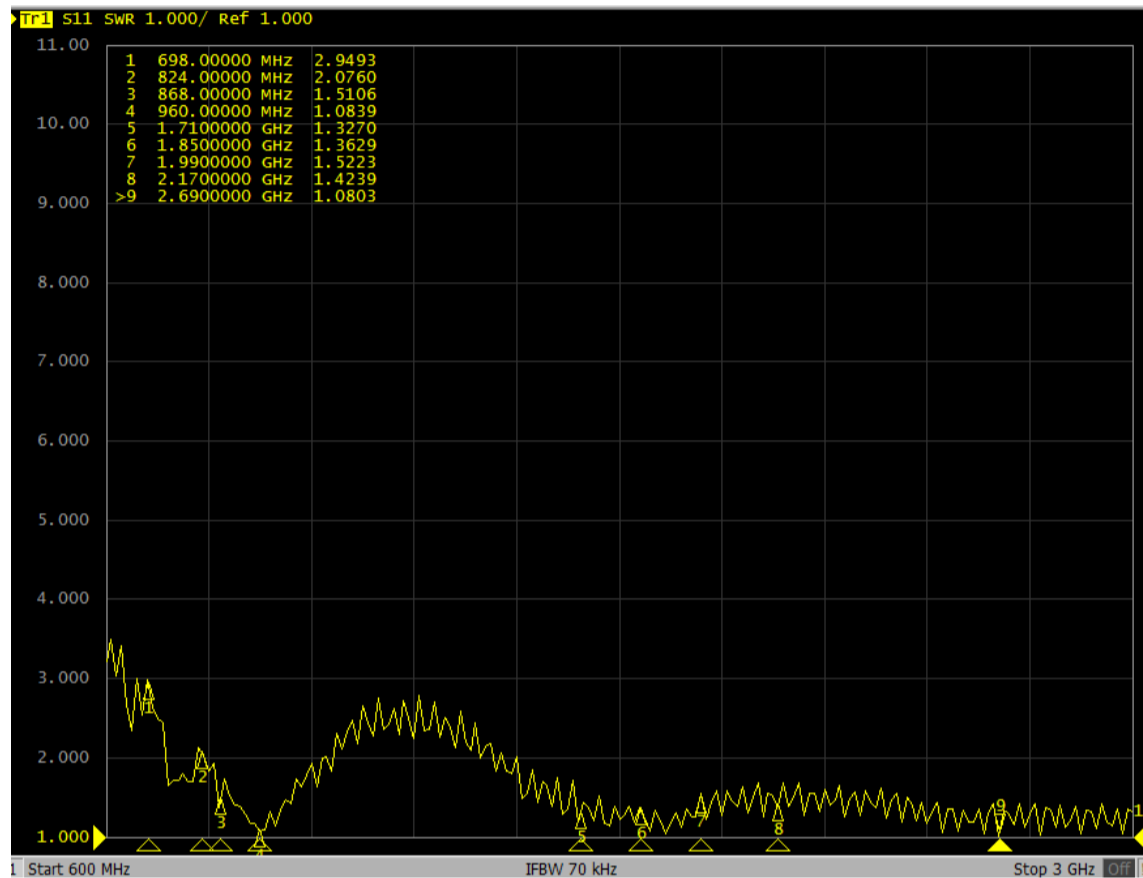

2x2 4G/LTE Screw Mount MIMO Antenna

AEACBK081014-M698

Ø81.6 x 14.5 mm
RoHS/RoHS II Compliant
MSL - 1

VSWR

5101 Hidden Creek Ln Spicewood TX 78669
Phone: 512-371-6159 | Fax: 512-351-8858
For terms and conditions of sales, please visit:
www.abracon.com

REVISED: 01.25.2019

ABRACON IS
ISO9001-2015
CERTIFIED