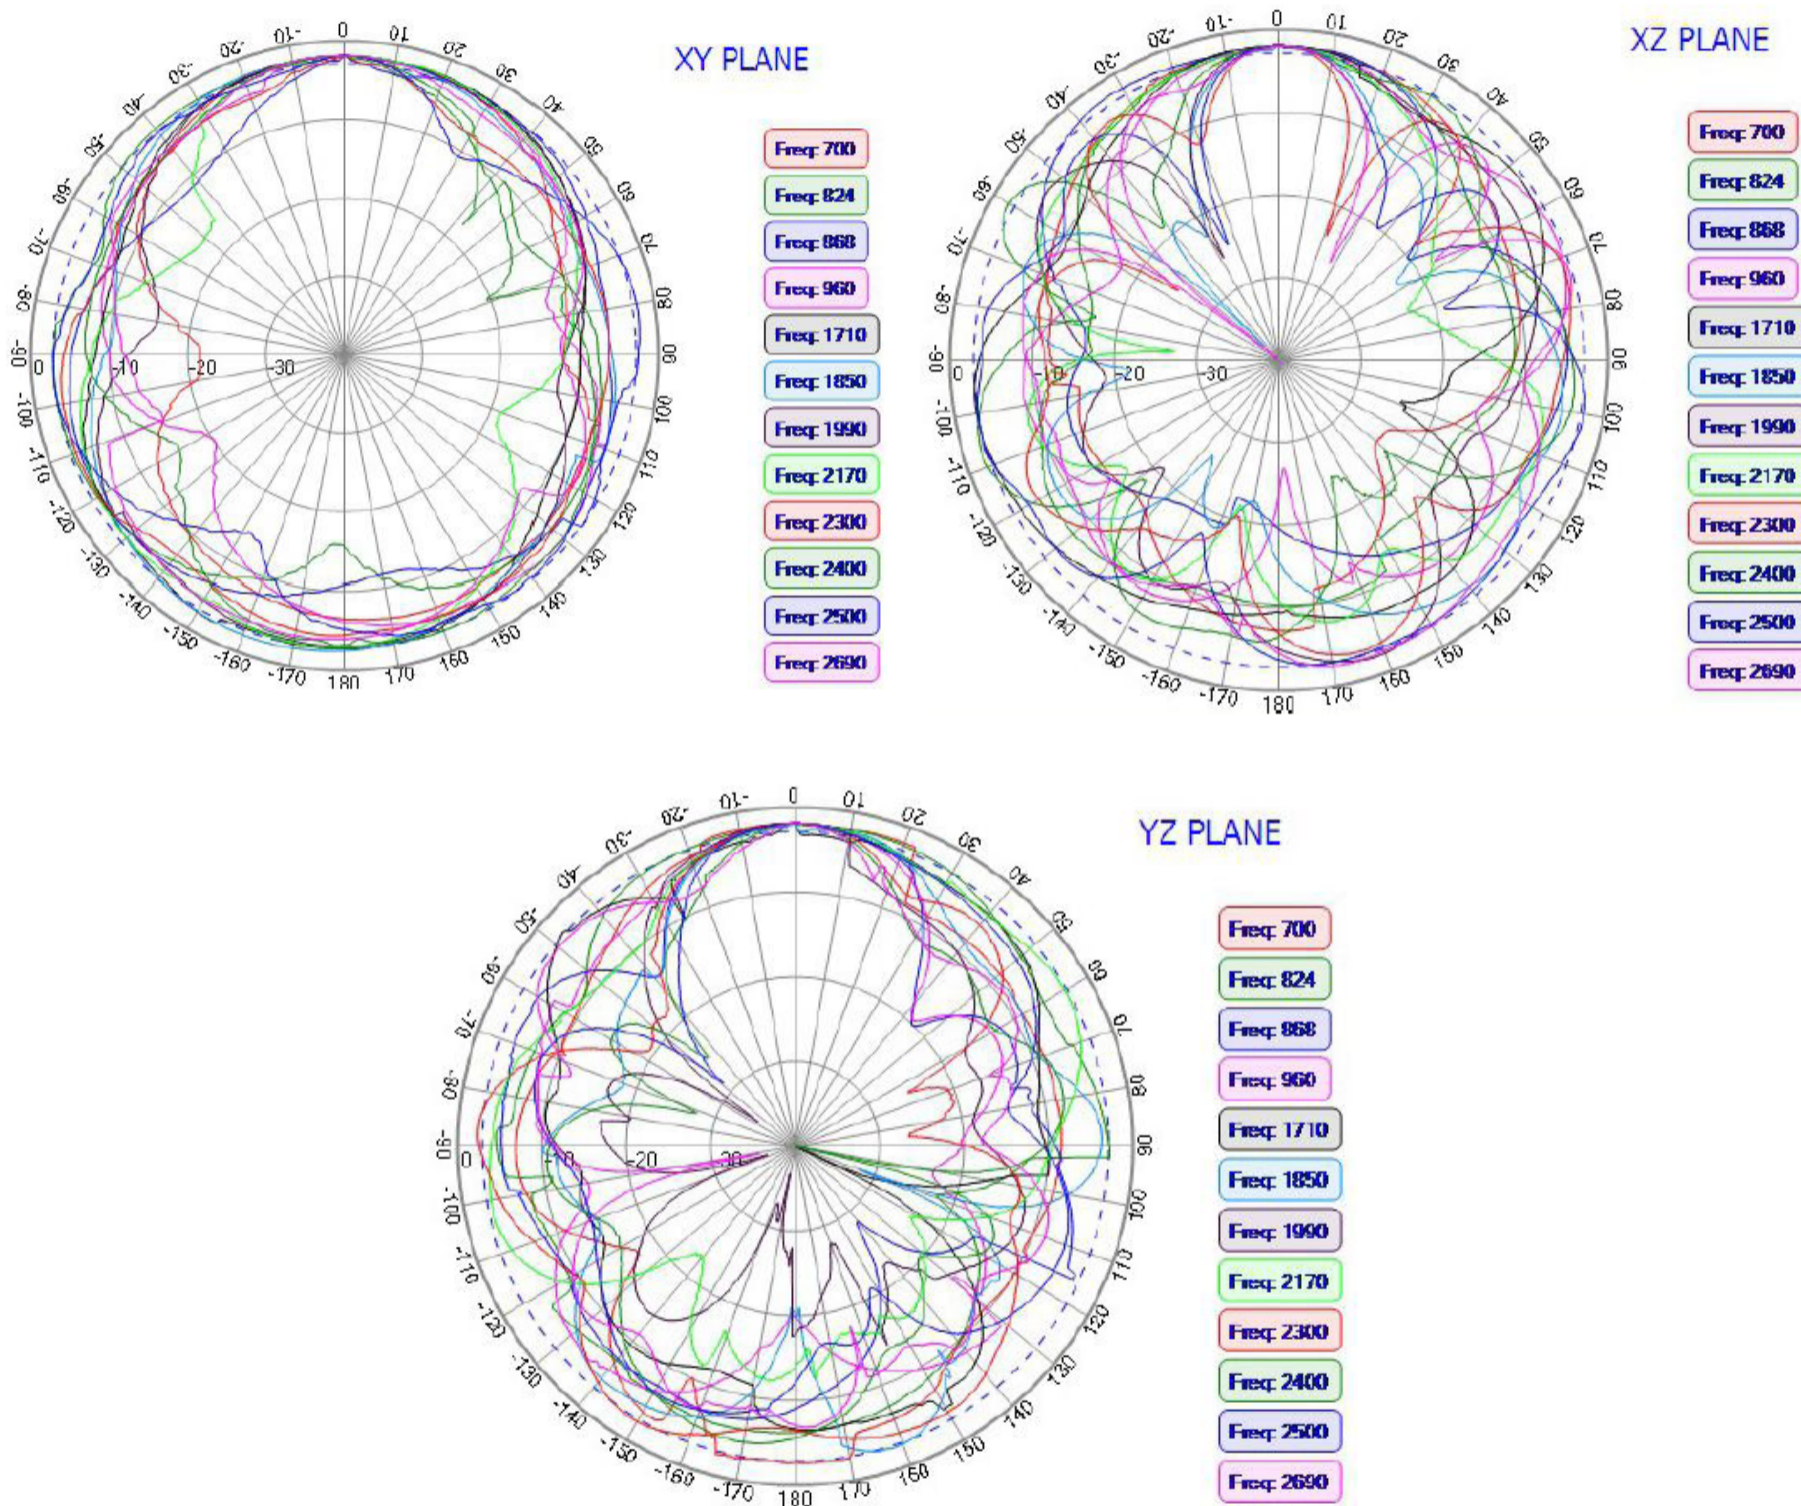

## Radiation Patterns

LTE Antenna MAIN

# 2x2 4G/LTE Screw Mount MIMO Antenna

AEACBK081014-M698

Ø81.6 x 14.5 mm  
RoHS/RoHS II Compliant  
MSL - 1

## Radiation Patterns

LTE Antenna AUX

## Radiation Patterns