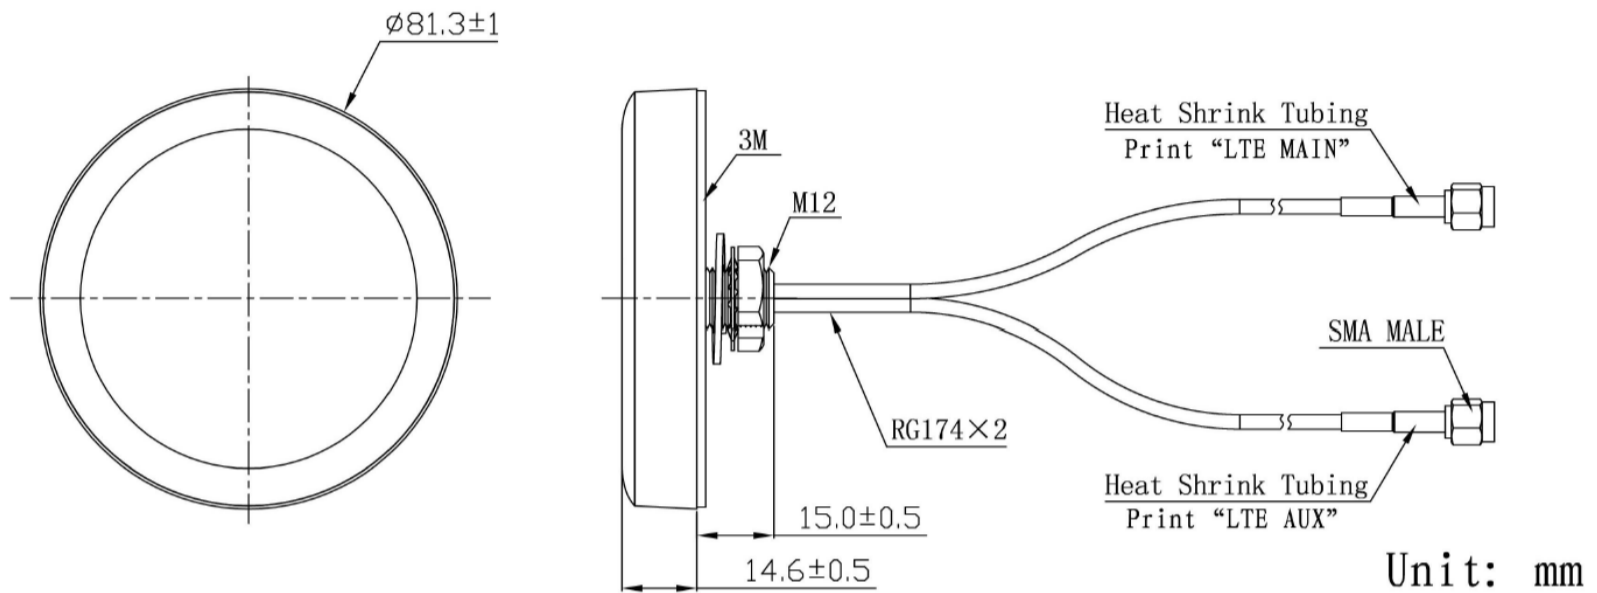

# 2x2 4G/LTE Screw Mount MIMO Antenna

AEACBK081014-M698

Ø81.6 x 14.5 mm  
RoHS/RoHS II Compliant  
MSL - 1

## Dimensions