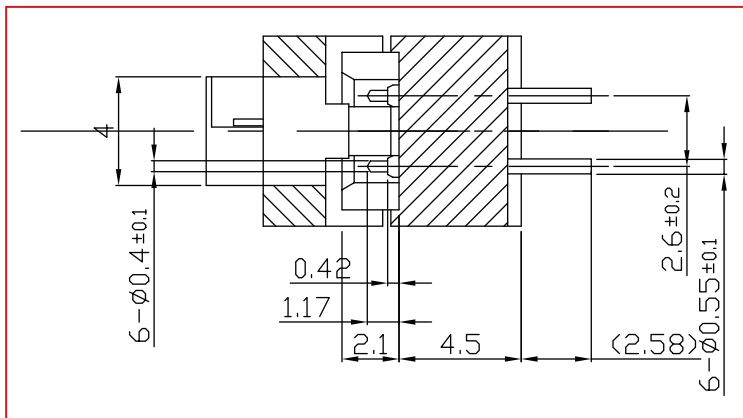

SAW FILTER TEST & BURN IN SOCKET

AXS-3838-06-01

Precision test socket for 3.8x3.8mm, 6 pad SAW filter packages.

RoHS
Compliant

FEATURES:

- Accurate and reliable testing of frequency control devices
- Contact force ideal for avoiding measurement error
- Highest quality socket available
- Clam shell design for easy open and close
- Reliable gold plated POGO pins
- Suitable for high temperature burn-in test
- Operating Temperature: -30 ~ +150°C

APPLICATIONS:

- Design stage component engineering evaluation
- Supplier comparison tests
- High temperature burn-in board testing
- Prototyping

SIDE VIEW (OPEN):

POCKET TOP VIEW:

END VIEW:

PIN DIMENSIONS:

SUITABLE SAW FILTER PACKAGE DIMENSIONS:

Dimensions: mm

ORDERING INFORMATION:

When ordering, please refer to part number

AXS-3838-06-01

RECOMMENDED FOR USE WITH DEVICE PACKAGE DIMENSIONS:

3.8 x 3.8 x 0.98mm

COMPATIBLE ABRACON SURFACE MOUNT SAW FILTER: