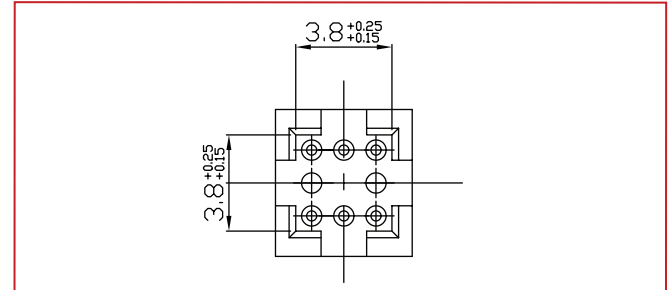

SAW FILTER TEST & BURN IN SOCKET

AXS-3838-06-01

Precision test socket for 3.8x3.8mm, 6 pad SAW filter packages.

RoHS
Compliant

FEATURES:

- Accurate and reliable testing of frequency control devices
- Contact force ideal for avoiding measurement error
- Highest quality socket available
- Clam shell design for easy open and close
- Reliable gold plated POGO pins
- Suitable for high temperature burn-in test
- Operating Temperature: -30 ~ +150°C

APPLICATIONS:

- Design stage component engineering evaluation
- Supplier comparison tests
- High temperature burn-in board testing
- Prototyping

SIDE VIEW (OPEN):

POCKET TOP VIEW:

END VIEW:

PIN DIMENSIONS:

SUITABLE SAW FILTER PACKAGE DIMENSIONS:

Dimensions: mm

ORDERING INFORMATION:

When ordering, please refer to part number

AXS-3838-06-01

RECOMMENDED FOR USE WITH DEVICE PACKAGE DIMENSIONS:

3.8 x 3.8 x 0.98mm

COMPATIBLE ABRACON SURFACE MOUNT SAW FILTER: