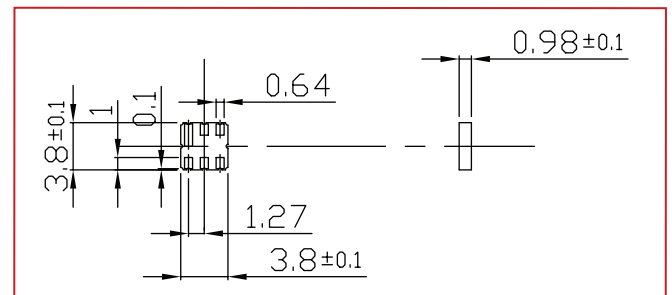

SAW FILTER TEST & BURN IN SOCKET

AXS-3838-06-01

Precision test socket for 3.8x3.8mm, 6 pad SAW filter packages.

RoHS
Compliant

FEATURES:

- Accurate and reliable testing of frequency control devices
- Contact force ideal for avoiding measurement error
- Highest quality socket available
- Clam shell design for easy open and close
- Reliable gold plated POGO pins
- Suitable for high temperature burn-in test
- Operating Temperature: -30 ~ +150°C

APPLICATIONS:

- Design stage component engineering evaluation
- Supplier comparison tests
- High temperature burn-in board testing
- Prototyping

SIDE VIEW (OPEN):

POCKET TOP VIEW:

END VIEW:

PIN DIMENSIONS:

SUITABLE SAW FILTER PACKAGE DIMENSIONS:

Dimensions: mm

ORDERING INFORMATION:

When ordering, please refer to part number

AXS-3838-06-01

RECOMMENDED FOR USE WITH DEVICE PACKAGE DIMENSIONS:

3.8 x 3.8 x 0.98mm

COMPATIBLE ABRACON SURFACE MOUNT SAW FILTER: