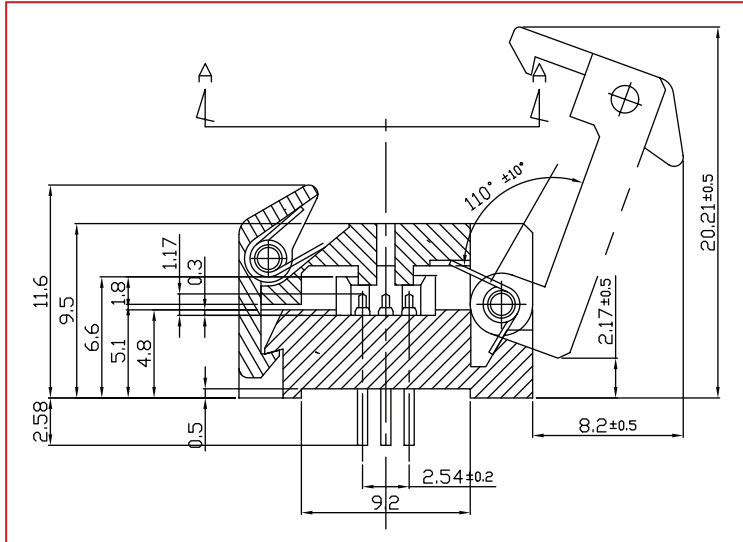

SAW FILTER TEST & BURN IN SOCKET

AXS-3838-06-01

Precision test socket for 3.8x3.8mm, 6 pad SAW filter packages.

RoHS
Compliant

FEATURES:

- Accurate and reliable testing of frequency control devices
- Contact force ideal for avoiding measurement error
- Highest quality socket available
- Clam shell design for easy open and close
- Reliable gold plated POGO pins
- Suitable for high temperature burn-in test
- Operating Temperature: -30 ~ +150°C

APPLICATIONS:

- Design stage component engineering evaluation
- Supplier comparison tests
- High temperature burn-in board testing
- Prototyping

SIDE VIEW (OPEN):

POCKET TOP VIEW:

END VIEW:

PIN DIMENSIONS:

SUITABLE SAW FILTER PACKAGE DIMENSIONS:

Dimensions: mm

ORDERING INFORMATION:

When ordering, please refer to part number

AXS-3838-06-01

RECOMMENDED FOR USE WITH DEVICE PACKAGE DIMENSIONS:

3.8 x 3.8 x 0.98mm

COMPATIBLE ABRACON SURFACE MOUNT SAW FILTER: