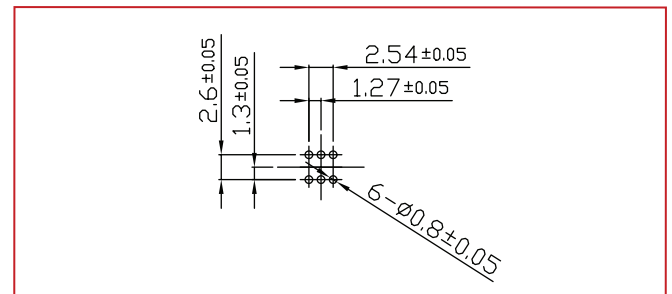

SAW FILTER TEST & BURN IN SOCKET

AXS-3838-06-01

Precision test socket for 3.8x3.8mm, 6 pad SAW filter packages.

RoHS
Compliant

FEATURES:

- Accurate and reliable testing of frequency control devices
- Contact force ideal for avoiding measurement error
- Highest quality socket available
- Clam shell design for easy open and close
- Reliable gold plated POGO pins
- Suitable for high temperature burn-in test
- Operating Temperature: -30 ~ +150°C

SUITABLE SAW FILTER PACKAGE DIMENSIONS:

Dimensions: mm

ORDERING INFORMATION:

When ordering, please refer to part number

AXS-3838-06-01

RECOMMENDED FOR USE WITH DEVICE PACKAGE DIMENSIONS:

3.8 x 3.8 x 0.98mm

COMPATIBLE ABRACON SURFACE MOUNT SAW FILTER: