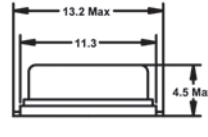

HC49SD Surface Mount

Please Refer To Specification Sheets For Details