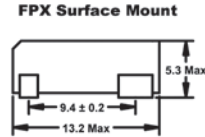

HC49SD Surface Mount

Please Refer To Specification Sheets For Details