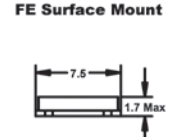

HC49SD Surface Mount

Please Refer To Specification Sheets For Details