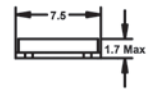

FE Surface Mount

Please Refer To Specification Sheets For Details