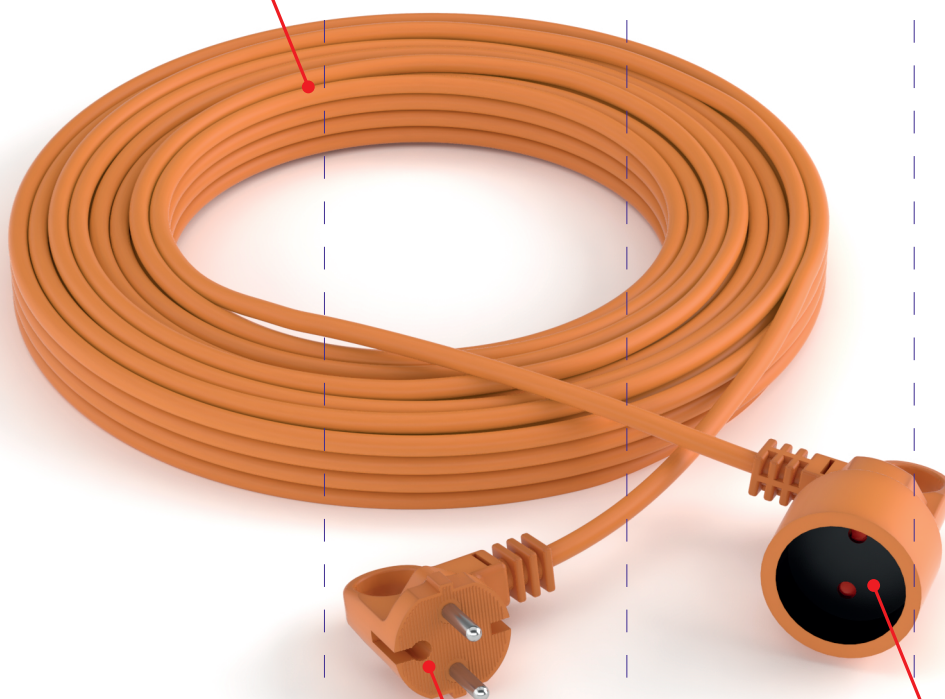

Garden extension cords

 SOCKET OUTLETS WITH SAFETY SHUTTERS

 PLUG WITH FINGER LOOP HANDLE - PVC INSULATED

 SOCKET OUTLET WITH FINGER LOOP HANDLE - PVC INSULATED

 AVAILABLE POWER CORD LENGTHS: 10m, 15m, 20m, 25m, 30m

HIGH QUALITY POWER CORD
H05VV-F 2x1mm² WITH VDE MARK

SOCKET WITH FINGER LOOP HANDLE,
SAFETY SHUTTERS, UNEARTHED

PLUG WITH FINGER LOOP HANDLE,
UNEARTHED

manufacturer code M01805 EAN 5901791900140

PS-2P 2x1 10M

CORD H05VV-F 2x1mm² PVC
OUTLET ROUND, UNEARTHED
PLUG ROUND, UNEARTHED
COLOUR ORANGE

manufacturer code M01806 EAN 5901791900157

PS-2P 2x1 15M

CORD H05VV-F 2x1mm² PVC
OUTLET ROUND, UNEARTHED
PLUG ROUND, UNEARTHED
COLOUR ORANGE

manufacturer code M01808 EAN 5901791900188

PS-2P 2x1 30M

CORD H05VV-F 2x1mm² PVC
OUTLET ROUND, UNEARTHED
PLUG ROUND, UNEARTHED
COLOUR ORANGE

Reel extension cords

- 4** 4 SOCKET OUTLETS WITH EARTHING PINS
-  SOCKET OUTLETS WITH SAFETY SHUTTERS
- A** AUTOMATIC FUSE
-  PLUG WITH FINGER LOOP HANDLE - PVC INSULATED
-  DURABLE PLASTIC REEL
-  AVAILABLE POWER CORD LENGTHS: 20m, 25m, 30m, 40m, 50m