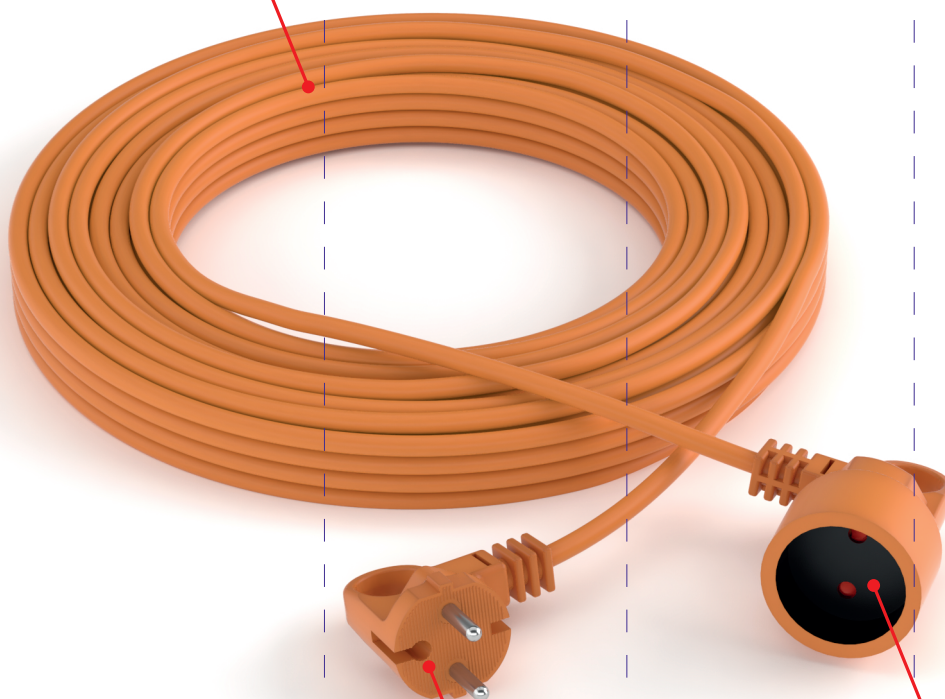

# Garden extension cords

 SOCKET OUTLETS WITH SAFETY SHUTTERS

 PLUG WITH FINGER LOOP HANDLE - PVC INSULATED

 SOCKET OUTLET WITH FINGER LOOP HANDLE - PVC INSULATED

 AVAILABLE POWER CORD LENGTHS: 10m, 15m, 20m, 25m, 30m

HIGH QUALITY POWER CORD  
H05VV-F 2x1mm<sup>2</sup> WITH VDE MARK

SOCKET WITH FINGER LOOP HANDLE,  
SAFETY SHUTTERS, UNEARTHED

PLUG WITH FINGER LOOP HANDLE,  
UNEARTHED

manufacturer code M01805 EAN 5901791900140