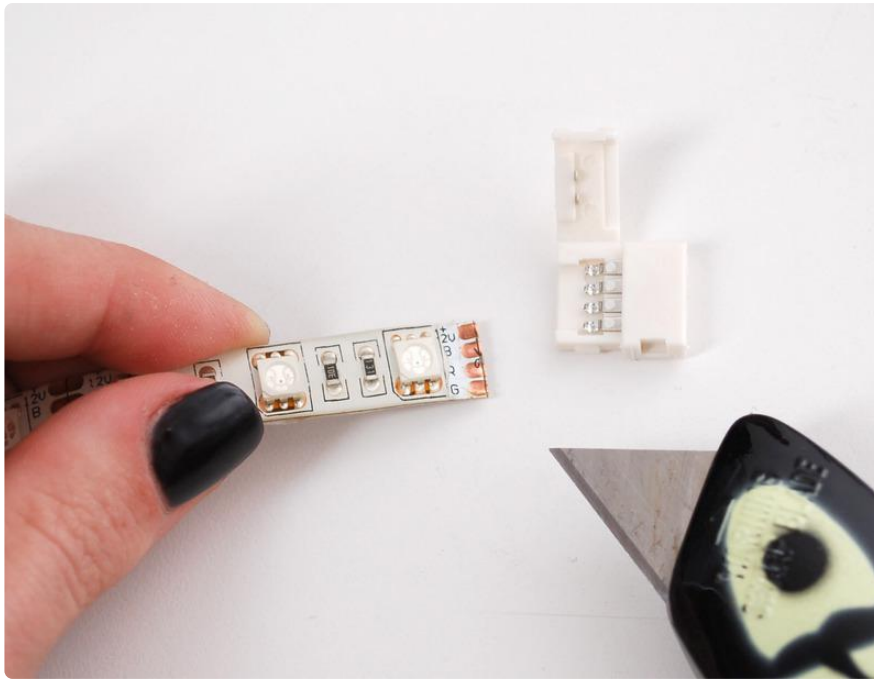

Solderless RGB LED Clips

Created by Becky Stern

<https://learn.adafruit.com/solderless-rgb-led-clips>

Last updated on 2021-11-15 05:51:45 PM EST

Table of Contents

Overview	3
Buy Solderless Clips	6

Overview

Hook up RGB LED strip easily and without soldering! These clips make it super simple to affix two strips together, either with an extension or a coupler, and third option allows easy connection to a power supply and controller.

These may be usable with other kinds of strips such as single-color white ones, but some experimentation may be required to determine which pins are used and the spacing!

Use a utility knife or other sharp blade to carefully remove the plastic coating on the end of your RGB LED strip. You will need to make one cut perpendicular to the strip (like slicing a loaf of bread), being careful to only cut through the clear rubbery plastic and not the actual circuit, and then another cut along the surface of the circuit, with the blade oriented as shown above. This will expose the copper pads and make a skinny tab we can slide inside the solderless clip.

Open the plastic cover on the clip and slide the freshly sliced end of RGB LED strip under the metal tabs inside the connector.

This little coupler clip makes it easy to join two pieces of strip together without a disruption in the spacing of the LEDs.

Close the plastic covers and you're done! Pictured here is the extender cable with strips attached on either end.

Use and enjoy!

Buy Solderless Clips

[Buy Solderless Clips \(http://adafru.it/1004\)](http://adafru.it/1004)