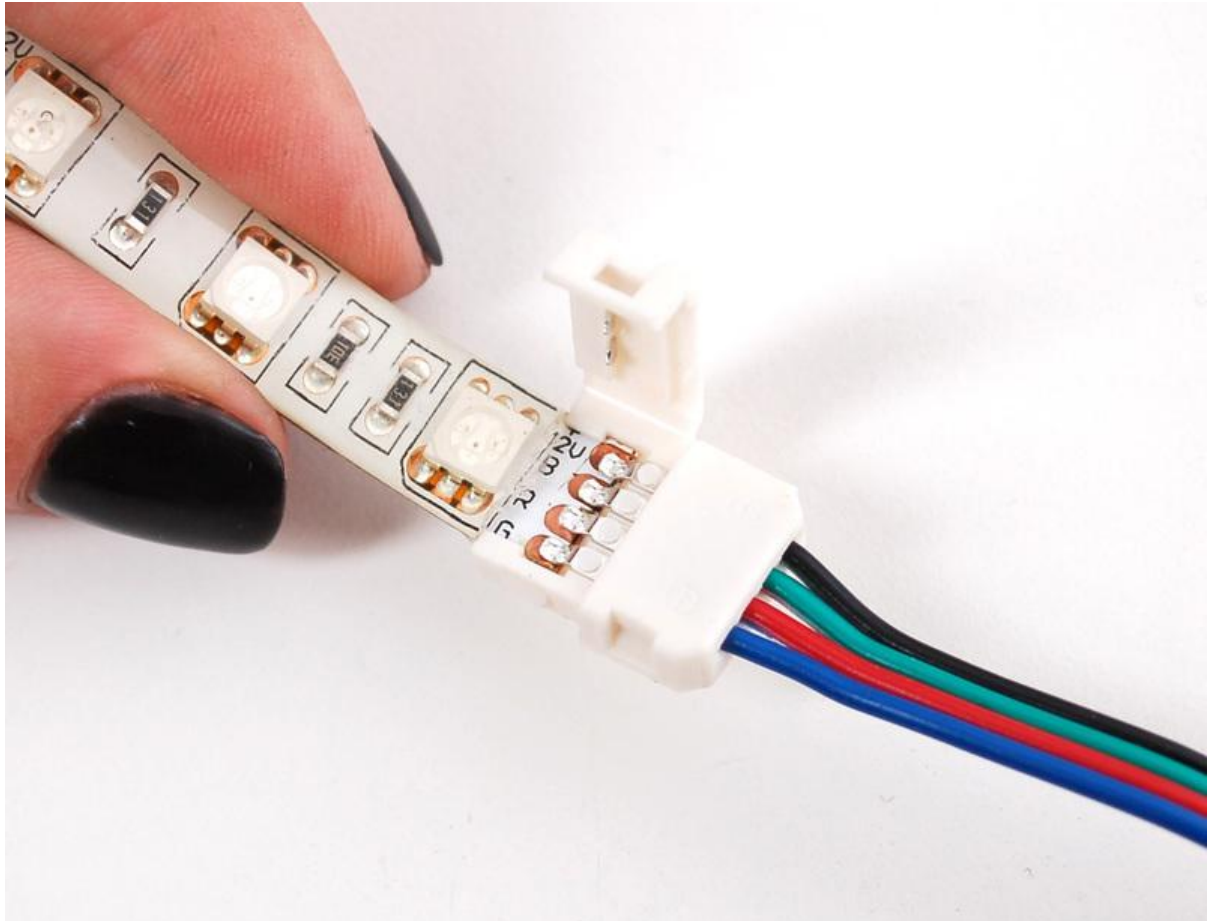

Solderless RGB LED Clips

Created by Becky Stern

<https://learn.adafruit.com/solderless-rgb-led-clips>

Last updated on 2021-11-15 05:51:45 PM EST

Table of Contents

Overview	3
Buy Solderless Clips	6

Overview

Hook up RGB LED strip easily and without soldering! These clips make it super simple to affix two strips together, either with an extension or a coupler, and third option allows easy connection to a power supply and controller.

These may be usable with other kinds of strips such as single-color white ones, but some experimentation may be required to determine which pins are used and the spacing!

Use a utility knife or other sharp blade to carefully remove the plastic coating on the end of your RGB LED strip. You will need to make one cut perpendicular to the strip (like slicing a loaf of bread), being careful to only cut through the clear rubbery plastic and not the actual circuit, and then another cut along the surface of the circuit, with the blade oriented as shown above. This will expose the copper pads and make a skinny tab we can slide inside the solderless clip.

Open the plastic cover on the clip and slide the freshly sliced end of RGB LED strip under the metal tabs inside the connector.

This little coupler clip makes it easy to join two pieces of strip together without a disruption in the spacing of the LEDs.

Close the plastic covers and you're done! Pictured here is the extender cable with strips attached on either end.

Use and enjoy!

Buy Solderless Clips

[Buy Solderless Clips \(http://adafru.it/1004\)](http://adafru.it/1004)