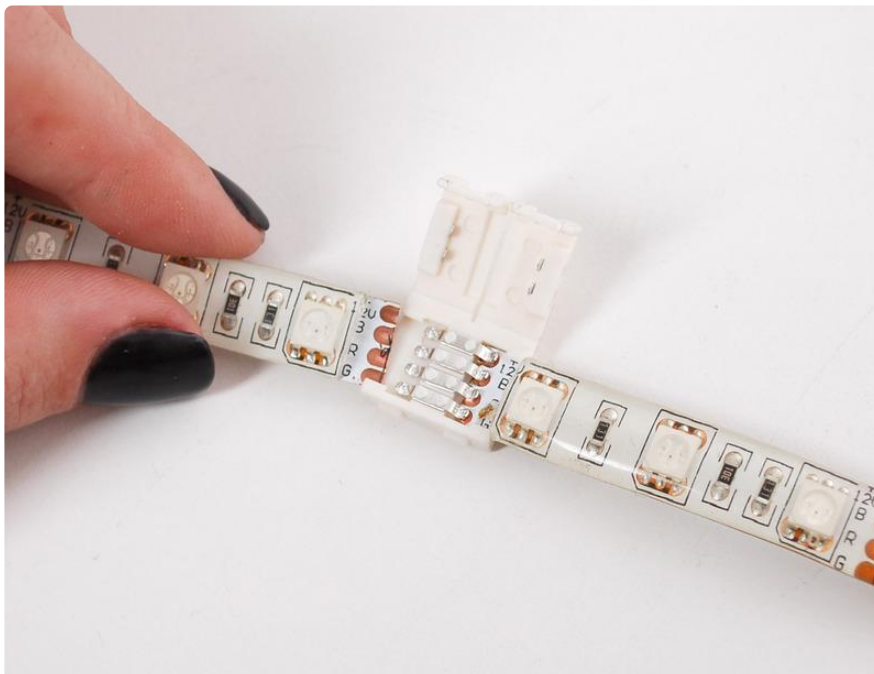

Solderless RGB LED Clips

Created by Becky Stern

<https://learn.adafruit.com/solderless-rgb-led-clips>

Last updated on 2021-11-15 05:51:45 PM EST

Table of Contents

Overview	3
Buy Solderless Clips	6

Overview

Hook up RGB LED strip easily and without soldering! These clips make it super simple to affix two strips together, either with an extension or a coupler, and third option allows easy connection to a power supply and controller.

These may be usable with other kinds of strips such as single-color white ones, but some experimentation may be required to determine which pins are used and the spacing!

Use a utility knife or other sharp blade to carefully remove the plastic coating on the end of your RGB LED strip. You will need to make one cut perpendicular to the strip (like slicing a loaf of bread), being careful to only cut through the clear rubbery plastic and not the actual circuit, and then another cut along the surface of the circuit, with the blade oriented as shown above. This will expose the copper pads and make a skinny tab we can slide inside the solderless clip.

Open the plastic cover on the clip and slide the freshly sliced end of RGB LED strip under the metal tabs inside the connector.

This little coupler clip makes it easy to join two pieces of strip together without a disruption in the spacing of the LEDs.

Close the plastic covers and you're done! Pictured here is the extender cable with strips attached on either end.

Use and enjoy!

Buy Solderless Clips

[Buy Solderless Clips \(http://adafru.it/1004\)](http://adafru.it/1004)