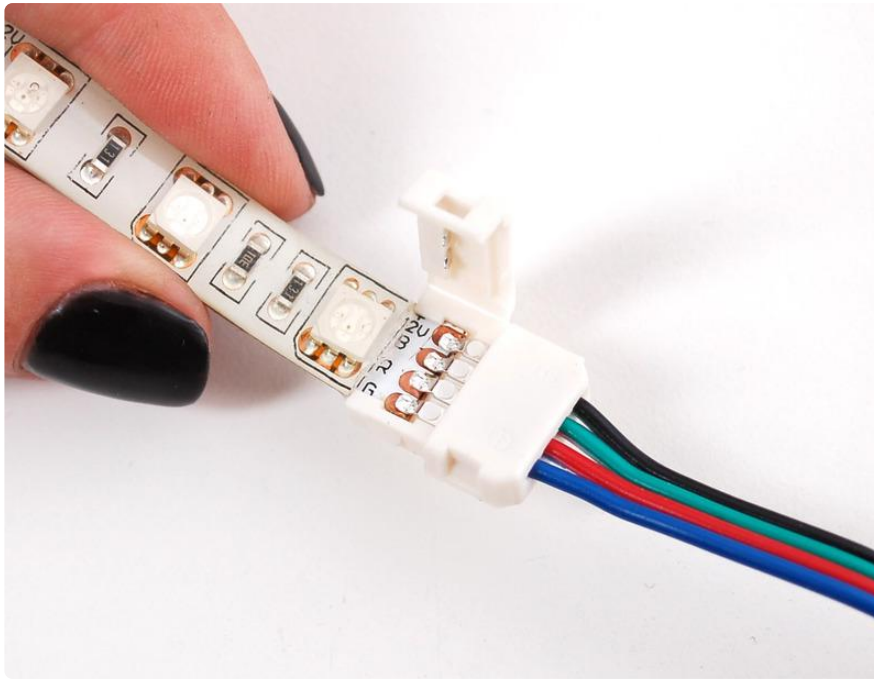

Solderless RGB LED Clips

Created by Becky Stern

<https://learn.adafruit.com/solderless-rgb-led-clips>

Last updated on 2021-11-15 05:51:45 PM EST

Table of Contents

Overview	3
Buy Solderless Clips	6

Overview

Hook up RGB LED strip easily and without soldering! These clips make it super simple to affix two strips together, either with an extension or a coupler, and third option allows easy connection to a power supply and controller.

These may be usable with other kinds of strips such as single-color white ones, but some experimentation may be required to determine which pins are used and the spacing!

Use a utility knife or other sharp blade to carefully remove the plastic coating on the end of your RGB LED strip. You will need to make one cut perpendicular to the strip (like slicing a loaf of bread), being careful to only cut through the clear rubbery plastic and not the actual circuit, and then another cut along the surface of the circuit, with the blade oriented as shown above. This will expose the copper pads and make a skinny tab we can slide inside the solderless clip.

Open the plastic cover on the clip and slide the freshly sliced end of RGB LED strip under the metal tabs inside the connector.

This little coupler clip makes it easy to join two pieces of strip together without a disruption in the spacing of the LEDs.

Close the plastic covers and you're done! Pictured here is the extender cable with strips attached on either end.

Use and enjoy!

Buy Solderless Clips

[Buy Solderless Clips \(http://adafru.it/1004\)](http://adafru.it/1004)