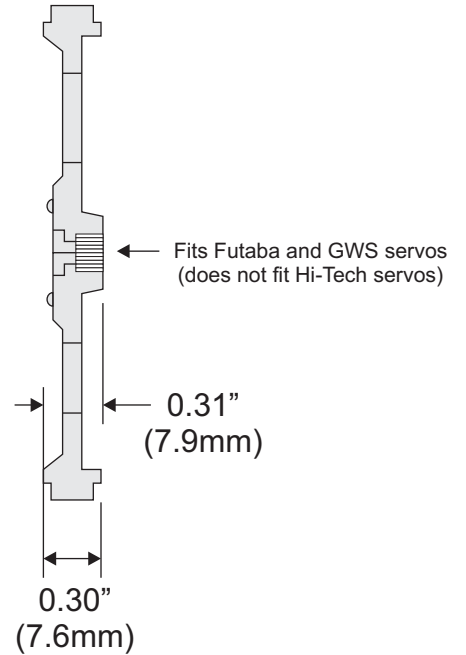

One wheel and two rubber band tires (28109)

2.62"
(66.5mm)

Wheel Front

2.57"
(65.3mm)

Side

Wheel Back

1.40"
(35.6mm)

X-ON Electronics