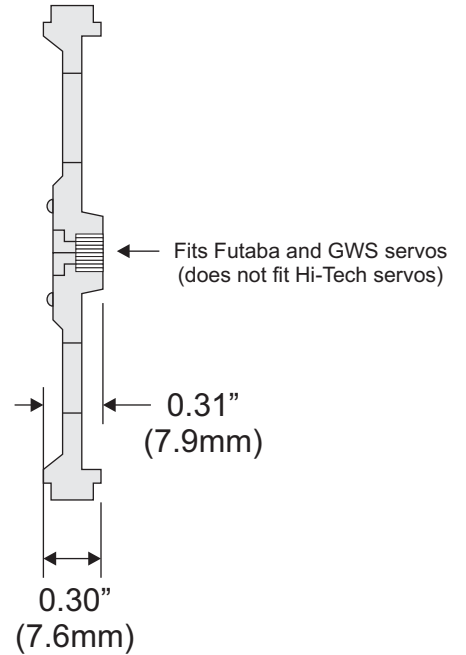

One wheel and two rubber band tires (28109)

2.62"
(66.5mm)

Wheel Front

2.57"
(65.3mm)

Wheel Back

1.40"
(35.6mm)

Side

X-ON Electronics