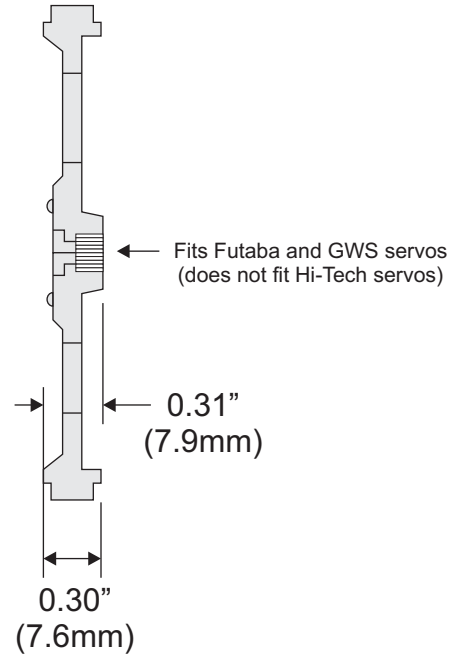

One wheel and two rubber band tires (28109)

2.62"  
(66.5mm)

Wheel Front

2.57"  
(65.3mm)

Wheel Back

1.40"  
(35.6mm)

Side