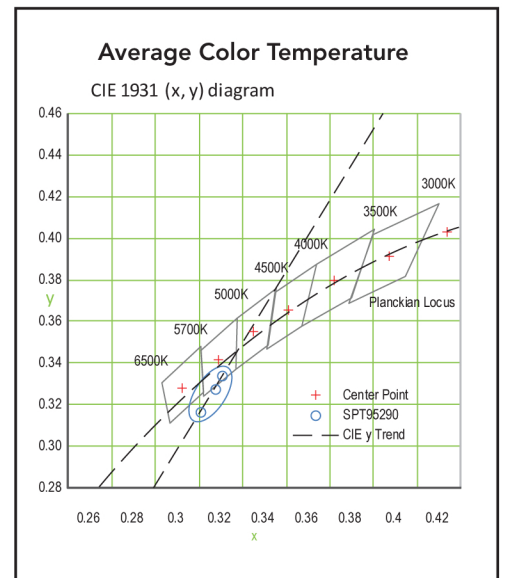

Input Voltage Max.	12 VDC
Current (A)	.450
Power (W)	5.4
Dimmable	Yes
Efficacy (lm/W)	40.0
Test Size (W) x (L)	63.5mm. x 305mm. / 2.5" x 12"
Thickness	.045cm. ± .017 / 0177in. ± .007
Operating Temperature	-40 ~ 80°C / -40 ~ 176°F
Color Temp. (CCT)	5800K <i>avg.</i>
Color Accuracy (CRI)	76 <i>avg.</i>
Weight per Ft. Gram / Oz.	6.8g / .24oz.
Lumens per Gram / Oz.	0.17 lpg / .006 lpoz.
Lumens per Meter / Foot	131 / 40.0
Surface Brightness (cd/M²)	~5300

Nth-Light SL16-1018

- Exceptional Light Uniformity
- Low Glare & Shadowing
- Flexible
- Low Profile, Thin as .006"
- Lightweight
- Impact Resistant
- Cleanable Surface
- Low Power Consumption
- Easily Installed