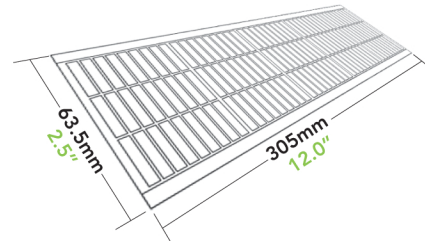

Input Voltage Max.	12 VDC
Current (A)	.450
Power (W)	5.4
Dimmable	Yes
Efficacy (lm/W)	40.0
Test Size (W) x (L)	63.5mm. x 305mm. / 2.5" x 12"
Thickness	.045cm. ± .017 / 0177in. ± .007
Operating Temperature	-40 ~ 80°C / -40 ~ 176°F
Color Temp. (CCT)	5800K <i>avg.</i>
Color Accuracy (CRI)	76 <i>avg.</i>
Weight per Ft. Gram / Oz.	6.8g / .24oz.
Lumens per Gram / Oz.	0.17 lpg / .006 lpoz.
Lumens per Meter / Foot	131 / 40.0
Surface Brightness (cd/M ²)	~5300

Nth-Light SL16-1018

- Exceptional Light Uniformity
- Low Glare & Shadowing
- Flexible
- Low Profile, Thin as .006"
- Lightweight
- Impact Resistant
- Cleanable Surface
- Low Power Consumption
- Easily Installed