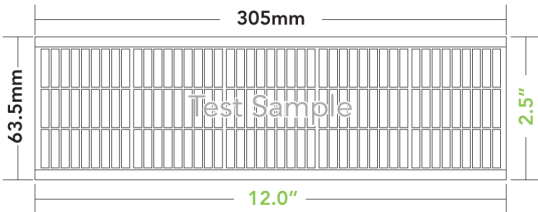

Input Voltage Max.	12 VDC
Current (A)	.450
Power (W)	5.4
Dimmable	Yes
Efficacy (lm/W)	40.0
Test Size (W) x (L)	63.5mm. x 305mm. / 2.5" x 12"
Thickness	.045cm. ± .017 / 0177in. ± .007
Operating Temperature	-40 ~ 80°C / -40 ~ 176°F
Color Temp. (CCT)	5800K <i>avg.</i>
Color Accuracy (CRI)	76 <i>avg.</i>
Weight per Ft. Gram / Oz.	6.8g / .24oz.
Lumens per Gram / Oz.	0.17 lpg / .006 lpoz.
Lumens per Meter / Foot	131 / 40.0
Surface Brightness (cd/M ²)	~5300

Nth-Light SL16-1018

- Exceptional Light Uniformity
- Low Glare & Shadowing
- Flexible
- Low Profile, Thin as .006"
- Lightweight
- Impact Resistant
- Cleanable Surface
- Low Power Consumption
- Easily Installed