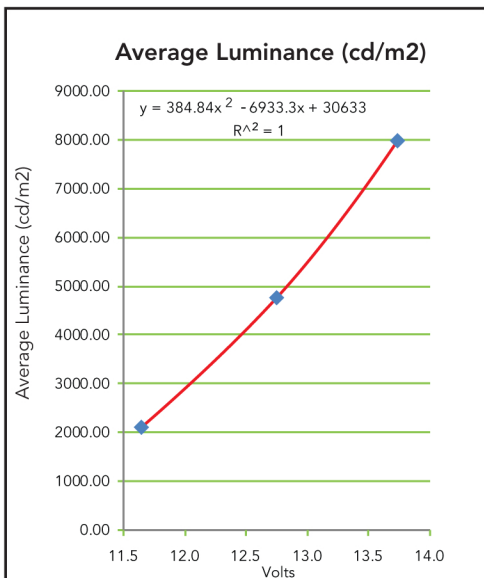

Input Voltage Max.	12 VDC
Current (A)	.450
Power (W)	5.4
Dimmable	Yes
Efficacy (lm/W)	40.0
Test Size (W) x (L)	63.5mm. x 305mm. / 2.5" x 12"
Thickness	.045cm. ± .017 / 0177in. ± .007
Operating Temperature	-40 ~ 80°C / -40 ~ 176°F
Color Temp. (CCT)	5800K <i>avg.</i>
Color Accuracy (CRI)	76 <i>avg.</i>
Weight per Ft. Gram / Oz.	6.8g / .24oz.
Lumens per Gram / Oz.	0.17 lpg / .006 lpoz.
Lumens per Meter / Foot	131 / 40.0
Surface Brightness (cd/M ²)	~5300

Nth-Light SL16-1018

- Exceptional Light Uniformity
- Low Glare & Shadowing
- Flexible
- Low Profile, Thin as .006"
- Lightweight
- Impact Resistant
- Cleanable Surface
- Low Power Consumption
- Easily Installed