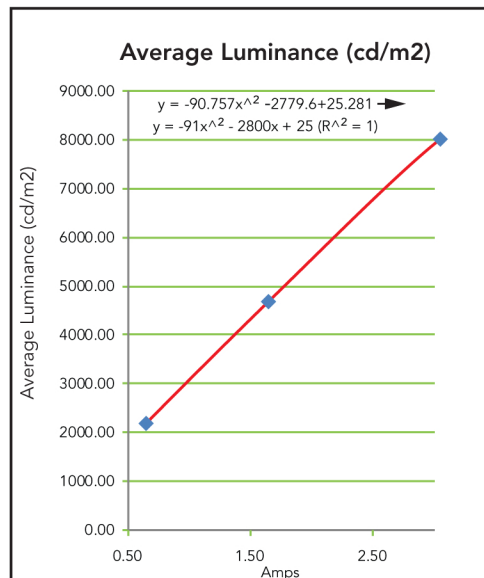

Input Voltage Max.	12 VDC
Current (A)	.450
Power (W)	5.4
Dimmable	Yes
Efficacy (lm/W)	40.0
Test Size (W) x (L)	63.5mm. x 305mm. / 2.5" x 12"
Thickness	.045cm. ± .017 / 0177in. ± .007
Operating Temperature	-40 ~ 80°C / -40 ~ 176°F
Color Temp. (CCT)	5800K <i>avg.</i>
Color Accuracy (CRI)	76 <i>avg.</i>
Weight per Ft. Gram / Oz.	6.8g / .24oz.
Lumens per Gram / Oz.	0.17 lpg / .006 lpoz.
Lumens per Meter / Foot	131 / 40.0
Surface Brightness (cd/M ²)	~5300

Nth-Light SL16-1018

- Exceptional Light Uniformity
- Low Glare & Shadowing
- Flexible
- Low Profile, Thin as .006"
- Lightweight
- Impact Resistant
- Cleanable Surface
- Low Power Consumption
- Easily Installed