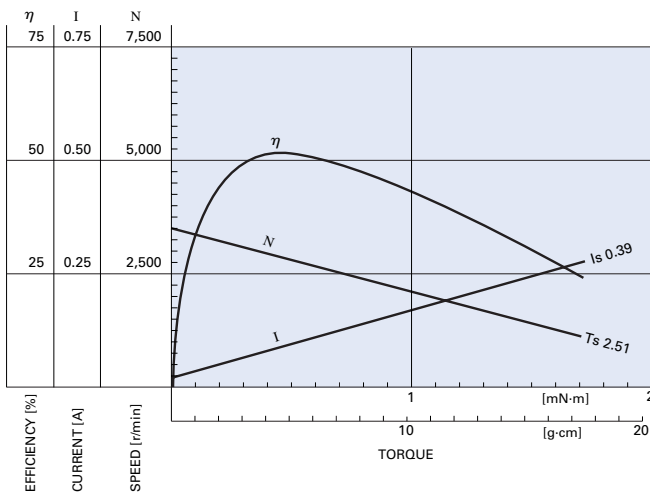

Also available with terminals (without leadwires).

Usable machine screw length 1.1 max. from motor mounting surface.

UNIT: MILLIMETERS

RF-300FA-12350

3.0V

X-ON Electronics

Largest Supplier of Electrical and Electronic Components