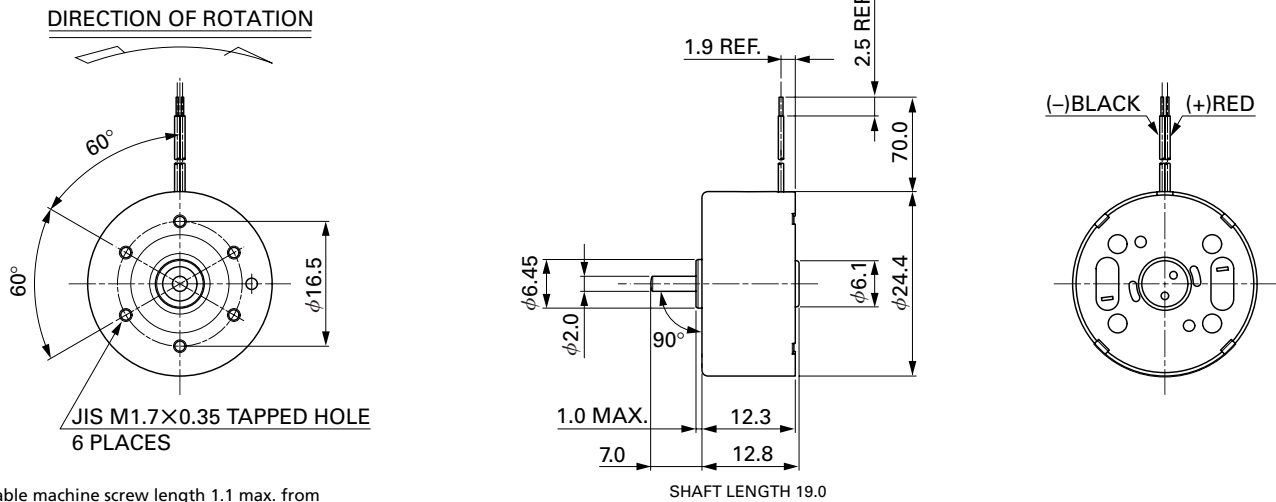

RF-300FA (TORQUE UP TYPE)

MABUCHI MOTOR

Precious metal-brush motors

OUTPUT : 0.02W~1.8W (APPROX)

WEIGHT : 22g (APPROX)

Typical Applications Optical Instruments
Audio and Visual Equipment : DVD Player

MODEL	VOLTAGE		NO LOAD		AT MAXIMUM EFFICIENCY				STALL			
	OPERATING RANGE	NOMINAL	SPEED	CURRENT	SPEED	CURRENT	TORQUE	OUTPUT	TORQUE	CURRENT		
			r/min	A	r/min	A	mN-m	g-cm	W	mN-m	g-cm	A
RF-300FA-12350	1.5~6.0	3V CONSTANT	3500	0.022	2830	0.093	0.48	4.9	0.14	2.51	26	0.39

Also available with terminals (without leadwires).

Usable machine screw length 1.1 max. from motor mounting surface.

UNIT: MILLIMETERS

RF-300FA-12350

3.0V

X-ON Electronics

Largest Supplier of Electrical and Electronic Components