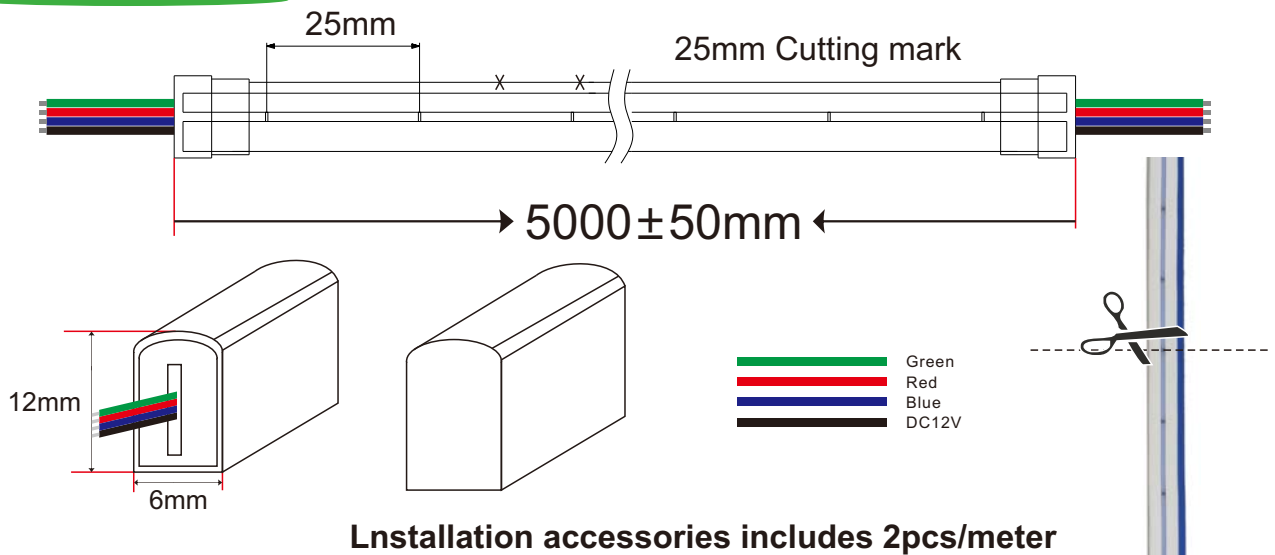

as the RGB flex side mounted, so side by side bending direction only instead of up and down

the standard size is 5meter per reel, Plus-Minus 5cm, customized length available

The cutting section is 2.5cm (5cm per unit when it's DC24V version) referring the black mark on the side of Neon, 15cm wire output from each end of flex.

Product Datasheet

P/N	SN006120TB3LZ	SN006120TC3LZ
Luminance (LM/M)	R: 300lm G: 290lm B: 100lm	/
Dimension	L: 5000MM* W: 6MM* H:12 MM	L: 5000MM* W: 6MM* H:12 MM
Material	Silicon	Silicon
LED Type	SMD LED RGB	SMD LED RGB
LED Quantity	120leds/m	120leds/m
Operating Voltage	DC12V	DC24V
Wattage / Meter	20W (Max)	20W (Max)
Cutting Mark	2.5cm	5cm
IP Level	IP65	IP65
Operation Temperature	-30°C ~ 45°C	-30°C ~ 45°C
Bending Direction	Vertically	Vertically
Net Weight	0.4kg/roll (5m)	0.4kg/roll (5m)

Outline Dimension

Mount clips (Included)

Correct bending way

Face to the lighting surface and fold the strip.
The minimum bending diameter is 80mm

Lighting surface upwards and the strip can be bended to right or left naturally, The minimum bending diameter is 100mm

Incorrect bending way

Face to the side surface (as the picture shows), Do not bend it downward to damage the strip.

(as the picture shows) please do not twist the strip, or it will be damaged

X-ON Electronics