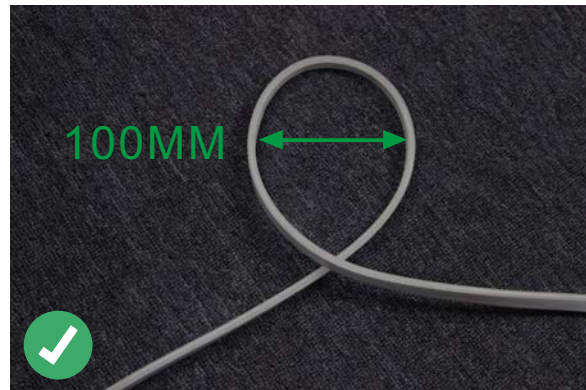

as the RGB flex side mounted, so side by side bending direction only instead of up and down

the standard size is 5meter per reel, Plus-Minus 5cm, customized length available

The cutting section is 2.5cm (5cm per unit when it's DC24V version) referring the black mark on the side of Neon, 15cm wire output from each end of flex.

Product Datasheet

P/N	SN006120TB3LZ	SN006120TC3LZ
Luminance (LM/M)	R: 300lm G: 290lm B: 100lm	/
Dimension	L: 5000MM* W: 6MM* H:12 MM	L: 5000MM* W: 6MM* H:12 MM
Material	Silicon	Silicon
LED Type	SMD LED RGB	SMD LED RGB
LED Quantity	120leds/m	120leds/m
Operating Voltage	DC12V	DC24V
Wattage / Meter	20W (Max)	20W (Max)
Cutting Mark	2.5cm	5cm
IP Level	IP65	IP65
Operation Temperature	-30°C ~ 45°C	-30°C ~ 45°C
Bending Direction	Vertically	Vertically
Net Weight	0.4kg/roll (5m)	0.4kg/roll (5m)

Outline Dimension

Mount clips (Included)

Correct bending way

Face to the lighting surface and fold the strip.
The minimum bending diameter is 80mm

Lighting surface upwards and the strip can be bended to right or left naturally, The minimum bending diameter is 100mm

Incorrect bending way

Face to the side surface (as the picture shows), Do not bend it downward to damage the strip.

(as the picture shows) please do not twist the strip, or it will be damaged

X-ON Electronics