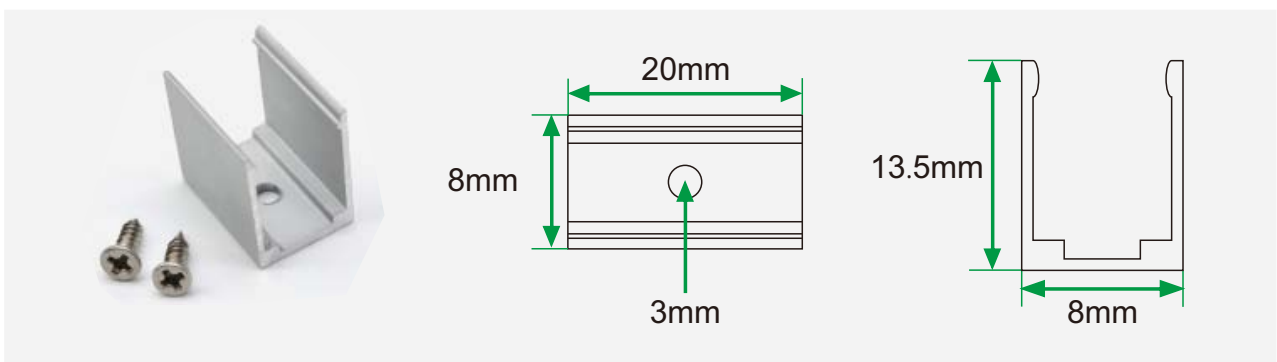

Standard RGB LED Neon Flex

1 Years Warranty

Product Description

This is a PWM control RGB color LED Neon flexible strip without Pixel the whole body made by silicone material, Anti-fire

It's quite soft that you can bend it easily to make any small sign or logo

as the RGB flex side mounted, so side by side bending direction only instead of up and down

the standard size is 5meter per reel, Plus-Minus 5cm, customized length available

The cutting section is 2.5cm (5cm per unit when it's DC24V version) referring the black mark on the side of Neon, 15cm wire output from each end of flex.

Product Datasheet

P/N	SN006120TB3LZ	SN006120TC3LZ
Luminance (LM/M)	R: 300lm G: 290lm B: 100lm	/
Dimension	L: 5000MM* W: 6MM* H:12 MM	L: 5000MM* W: 6MM* H:12 MM
Material	Silicon	Silicon
LED Type	SMD LED RGB	SMD LED RGB
LED Quantity	120leds/m	120leds/m
Operating Voltage	DC12V	DC24V
Wattage / Meter	20W (Max)	20W (Max)
Cutting Mark	2.5cm	5cm
IP Level	IP65	IP65
Operation Temperature	-30°C ~ 45°C	-30°C ~ 45°C
Bending Direction	Vertically	Vertically
Net Weight	0.4kg/roll (5m)	0.4kg/roll (5m)

Outline Dimension

Mount clips (Included)

Correct bending way

Face to the lighting surface and fold the strip.
The minimum bending diameter is 80mm

Lighting surface upwards and the strip can be bended to right or left naturally, The minimum bending diameter is 100mm