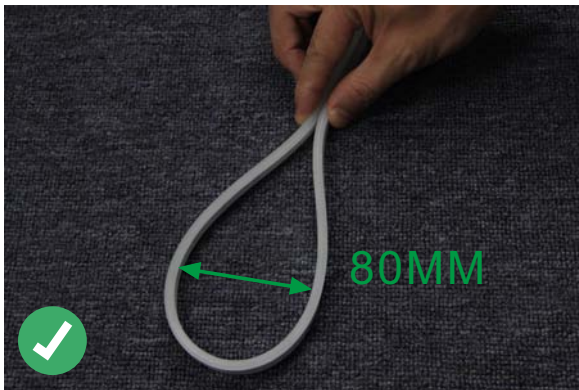

as the RGB flex side mounted, so side by side bending direction only instead of up and down

the standard size is 5meter per reel, Plus-Minus 5cm, customized length available

The cutting section is 2.5cm (5cm per unit when it's DC24V version) referring the black mark on the side of Neon, 15cm wire output from each end of flex.

Outline Dimension

Mount clips (Included)

Correct bending way

Face to the lighting surface and fold the strip.
The minimum bending diameter is 80mm

Lighting surface upwards and the strip can be bended to right or left naturally, The minimum bending diameter is 100mm

Incorrect bending way

Face to the side surface (as the picture shows), Do not bend it downward to damage the strip.

(as the picture shows) please do not twist the strip, or it will be damaged

X-ON Electronics