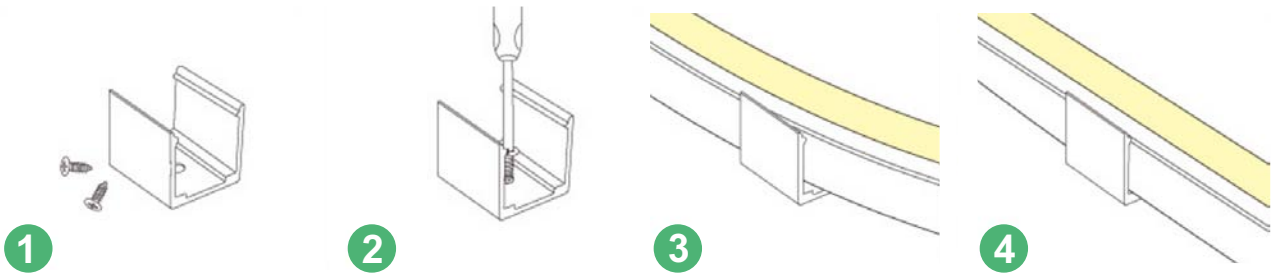

as the RGB flex side mounted, so side by side bending direction only instead of up and down

the standard size is 5meter per reel, Plus-Minus 5cm, customized length available

The cutting section is 2.5cm (5cm per unit when it's DC24V version) referring the black mark on the side of Neon, 15cm wire output from each end of flex.

Product Datasheet

P/N	SN006120TB3LZ	SN006120TC3LZ
Luminance (LM/M)	R: 300lm G: 290lm B: 100lm	/
Dimension	L: 5000MM* W: 6MM* H:12 MM	L: 5000MM* W: 6MM* H:12 MM
Material	Silicon	Silicon
LED Type	SMD LED RGB	SMD LED RGB
LED Quantity	120leds/m	120leds/m
Operating Voltage	DC12V	DC24V
Wattage / Meter	20W (Max)	20W (Max)
Cutting Mark	2.5cm	5cm
IP Level	IP65	IP65
Operation Temperature	-30°C ~ 45°C	-30°C ~ 45°C
Bending Direction	Vertically	Vertically
Net Weight	0.4kg/roll (5m)	0.4kg/roll (5m)

Outline Dimension

Mount clips (Included)

Correct bending way

Face to the lighting surface and fold the strip.
The minimum bending diameter is 80mm

Lighting surface upwards and the strip can be bended to right or left naturally, The minimum bending diameter is 100mm

Incorrect bending way

Face to the side surface (as the picture shows), Do not bend it downward to damage the strip.

(as the picture shows) please do not twist the strip, or it will be damaged

X-ON Electronics