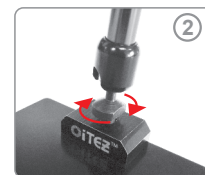

Installation

1. Please check and ensure all parts are complete before installation.

A. Holder

B. Camera Fixed Holder

C. Base

2. Insert the adjustable holder into the hole of the base ①, and then turn the holder to the right to tighten it with the base ②. Installation is complete ③.

3. Camera Fixed Holder Installation

Take out the camera fixed holder ①, Insert the camera fixed holder into the holder slot ②, Turn the holder to right to fix it on the slot ③, Installation is complete ④.

Part List

Flexible part A

This part can be rotated 360° freely.

Microscope holder

Holder lock

There are two locks on the holder, suitable for different size microscopes.

Camera Fixed Holder

Suitable for different cameras.