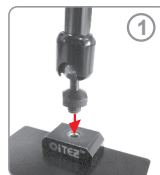

Installation

1. Please check and ensure all parts are complete before installation.

A. Holder

B. Camera Fixed Holder

C. Base

2. Insert the adjustable holder into the hole of the base ①, and then turn the holder to the right to tighten it with the base ②. Installation is complete ③.

3. Camera Fixed Holder Installation

Take out the camera fixed holder ①, Insert the camera fixed holder into the holder slot ②, Turn the holder to right to fix it on the slot ③, Installation is complete ④.

Part List

Flexible part A

This part can be rotated 360° freely.

Microscope holder

Holder lock

There are two locks on the holder, suitable for different size microscopes.

Camera Fixed Holder

Suitable for different cameras.