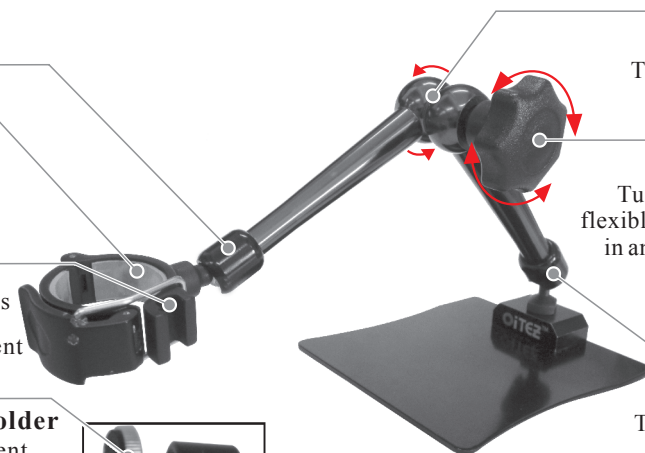

Installation

1. Please check and ensure all parts are complete before installation.

A. Holder

B. Camera Fixed Holder

C. Base

2. Insert the adjustable holder into the hole of the base ①, and then turn the holder to the right to tighten it with the base ②. Installation is complete ③.

3. Camera Fixed Holder Installation

Take out the camera fixed holder ①, Insert the camera fixed holder into the holder slot ②, Turn the holder to right to fix it on the slot ③, Installation is complete ④.

Part List

Flexible part A

This part can be rotated 360° freely.

Microscope holder

Holder lock

There are two locks on the holder, suitable for different size microscopes.

Camera Fixed Holder

Suitable for different cameras.

Flexible part B

This part can be rotated 360° freely.

Knob

Turn the knob to the left to loosen the flexible part A, B and C to adjust the holder in any angle and then turn right to fasten.

Flexible part C