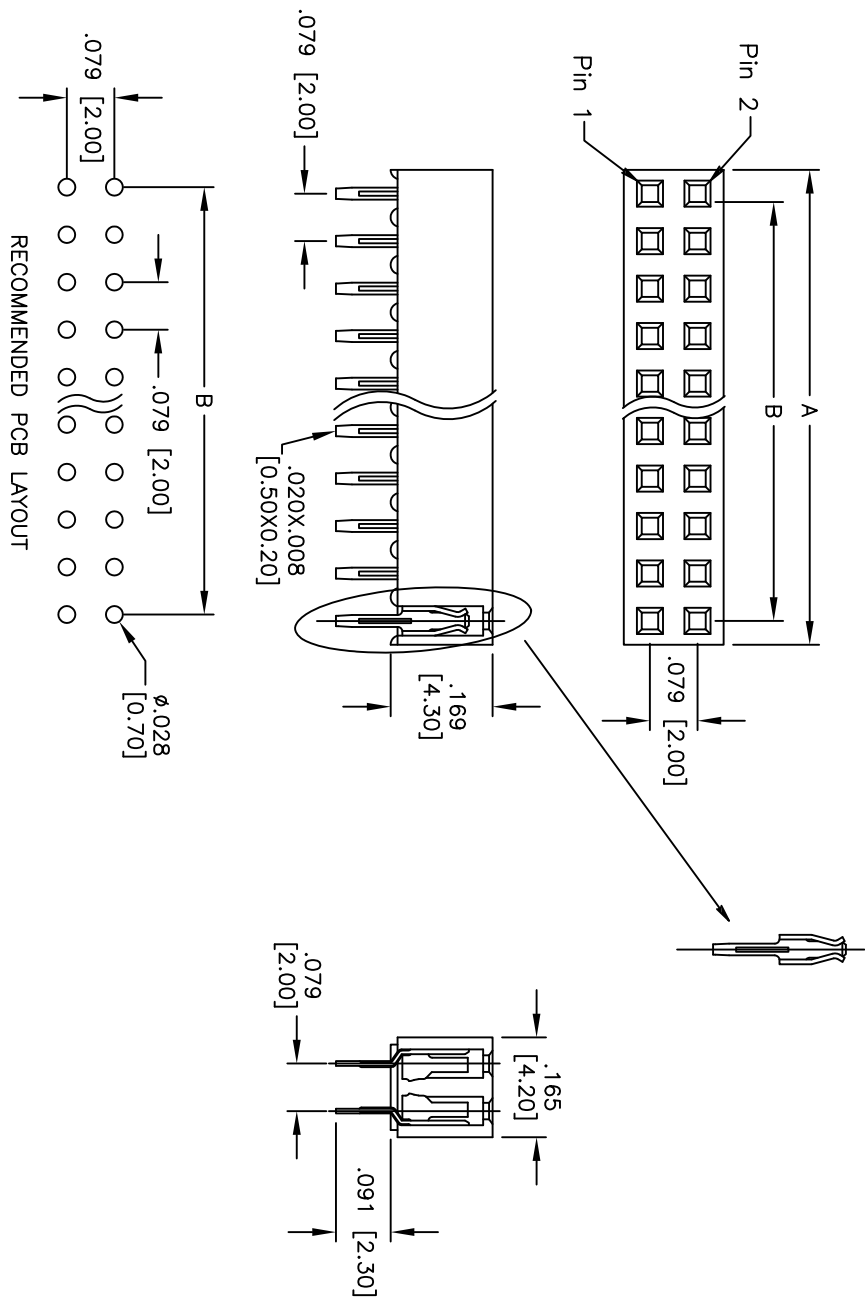

6

5

4

3

2

1

APPROVED: _____
DATE: _____ TITLE: _____

Rev	AWO #	Description	Date	Appr
-		RELEASED	5/27/05	
A		CHANGED TERMINALS	9/02/09	
B		CHANGED TERMINALS	5/06/11	

Positions: 02 thru 80
A = .079 [2.00] x No. of Positions per Row
B = .079 [2.00] x No. of Spaces

UNLESS OTHERWISE SPECIFIED
ALL DIMENSIONS ARE INCHES [MM]
TOLERANCES: EXCEPT AS NOTED
INCHES Holes ±.10
.XX ±.020
.XXX ±.015
APPROVALS DATE

ADAM TECH
909 Rahway Avenue, Union, NJ 07083
Phone: 908-687-5000 Fax: 908-687-5710
TITLE: .079 x .079 DUAL ROW RECEPTACLE STRIP
.169 [4.30] HEIGHT, GOLD PLATED

A
Current rating: 1 Amp max.
Contact resistance: 20 mohms max. Initial
Insulation resistance: 5,000 Mohms min.
Dielectric withstanding voltage: 500 VAC for 1 minute
Temperature Rating: Operating temperature: -40°C to +105°C
Environmental: Lead free, RoHS compliant

DRAWN	SS	5/27/05	SIZE	PART NO.	REV.
CHECKED			X	2RS2-XX-G	B
APPROVED			REF: S00059T	SCALE: NTS	SHEET 1 OF 1

6

5

4

3

2

1