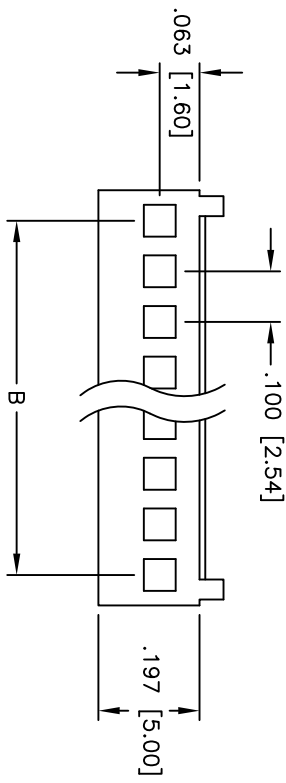

Rev	AWO #	Description	Date	Appr
-		RELEASED	4/8/05	

APPROVED: _____
 DATE: _____ TITLE: _____

SPECIFICATIONS:

Material: Insulator: Nylon 66, rated UL 94V-2
 Insulator color: White
 Electrical: Operating voltage: 250 VAC max
 Current rating: 3 Amps max
 Insulation resistance: 1,000 Mohms min
 Dielectric withstanding voltage: 1,500 VAC for 1 minute
 Temperature Rating: Operating temperature: -25°C to +85°C
 Environmental: Lead free, RoHS compliant

Positions: 2 thru 20
 A = .100 [2.54] x No. of Positions + .021 [0.54]
 B = .100 [2.54] x No. of Spaces

UNLESS OTHERWISE SPECIFIED
 ALL DIMENSIONS ARE INCHES [MM]
 TOLERANCES: EXCEPT AS NOTED

INCHES	HOLES
.X ± .10	ØX ± .10
.XX ± .020	ØXXX ± .015
.XXX ± .015	ØXXX ± .010

ADAM TECH

909 Rahway Avenue, Union, NJ 07083
 Phone: 908-687-5000 Fax: 908-687-5710

.100 [2.54] WIRE HOUSING

APPROVALS	DATE	TITLE
DRAWN SS	4/8/05	SIZE PART NO. MTA-XX
CHECKED		
APPROVED		

SCALE	SHEET	REV.
NTS	1 OF 1	-