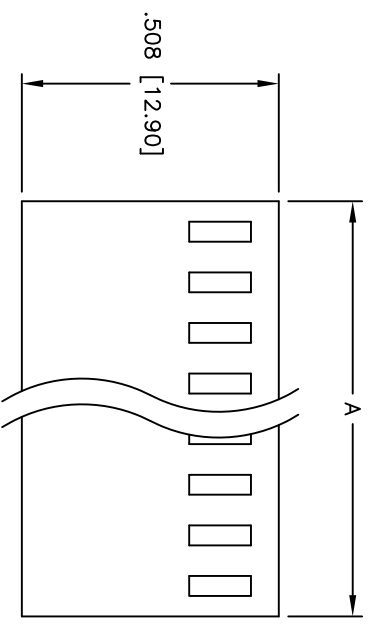

Rev	AWO #	Description	Date	Appr
-		RELEASED	4/8/05	

APPROVED: _____
 DATE: _____ TITLE: _____

SPECIFICATIONS:

Material: Insulator: Nylon 66, rated UL 94V-2
 Insulator color: White
 Electrical: Operating voltage: 250 VAC max
 Current rating: 3 Amps max
 Insulation resistance: 1,000 Mohms min
 Dielectric withstanding voltage: 1,500 VAC for 1 minute
 Temperature Rating: Operating temperature: -25°C to +85°C
 Environmental: Lead free, RoHS compliant

Positions: 2 thru 20
 A = .100 [2.54] x No. of Positions + .021 [0.54]
 B = .100 [2.54] x No. of Spaces

UNLESS OTHERWISE SPECIFIED
 ALL DIMENSIONS ARE INCHES [MM]
 TOLERANCES: EXCEPT AS NOTED

INCHES	HOLES
.X ± .10	ØX ± .10
.XX ± .020	ØXXX ± .015
.XXX ± .015	ØXXX ± .010