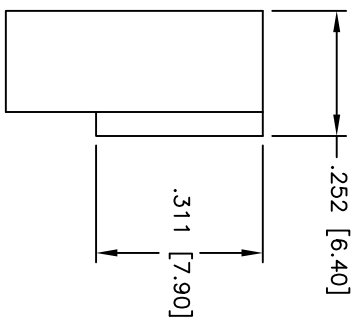

Rev	AWO #	Description	Date	Appr
-		RELEASED	4/8/05	

APPROVED: _____
 DATE: _____ TITLE: _____

SPECIFICATIONS:

Material: Insulator: Nylon 66, rated UL 94V-2
 Insulator color: White
 Electrical: Operating voltage: 250 VAC max
 Current rating: 3 Amps max
 Insulation resistance: 1,000 Mohms min
 Dielectric withstanding voltage: 1,500 VAC for 1 minute
 Temperature Rating: Operating temperature: -25°C to +85°C
 Environmental: Lead free, RoHS compliant

Positions: 2 thru 20
 A = .100 [2.54] x No. of Positions + .021 [0.54]
 B = .100 [2.54] x No. of Spaces

UNLESS OTHERWISE SPECIFIED
 ALL DIMENSIONS ARE INCHES [MM]
 TOLERANCES: EXCEPT AS NOTED

INCHES	HOLES
.X ± .10	ØX ± .10
.XX ± .020	ØXXX ± .015
.XXX ± .015	ØXXX ± .010