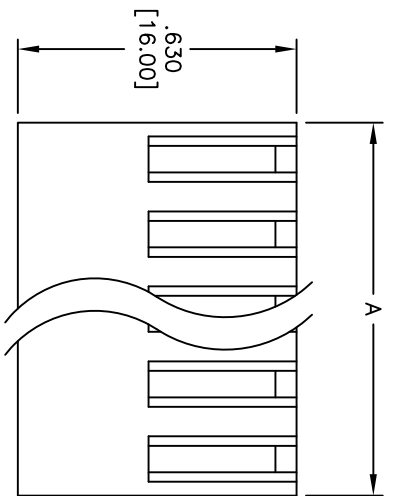

Rev	AWO #	Description	Date	Appr
-		RELEASED	4/12/05	

APPROVED: _____

DATE: _____ TITLE: _____

Positions: 2 thru 20
 A = .156 [3.96] x No. of Positions + .016 [0.40]
 B = .156 [3.96] x No. of Spaces

SPECIFICATIONS:
 Material:
 Insulator: Nylon 66, rated UL 94V-2
 Insulator color: White
 Electrical:
 Operating voltage: 250 VAC max
 Current rating: 5 Amps max
 Insulation resistance: 1,000 Mohms min
 Dielectric withstanding voltage: 1,500 VAC for 1 minute
 Temperature Rating:
 Operating temperature: -25°C to +85°C
 Environmental:
 Lead free, RoHS compliant

UNLESS OTHERWISE SPECIFIED
 ALL DIMENSIONS ARE INCHES [MM]
 TOLERANCES: EXCEPT AS NOTED
 INCHES HOLES
 .X ± .10 ØXX ± .10
 .XX ± .020 ØXXX ± .015
 .XXX ± .015 ØXXXX ± .010

DRAWN		SS	4/12/05	TITLE		.156 [3.96] WIRE HOUSING	
CHECKED				SIZE	PART NO.	ADAM TECH	
APPROVED				X	MTB-XX	909 Rahway Avenue, Union, NJ 07083	
				REF:	SCALE: NTS	Phone: 908-687-5000 Fax: 908-687-5710	
						REV.	