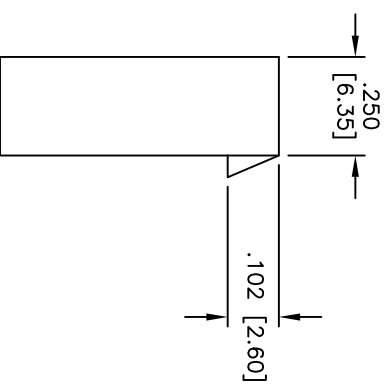

Rev	AWO #	Description	Date	Appr
-		RELEASED	4/12/05	

APPROVED: _____

DATE: _____ TITLE: _____

Positions: 2 thru 20
 A = .156 [3.96] x No. of Positions + .016 [0.40]
 B = .156 [3.96] x No. of Spaces

SPECIFICATIONS:
 Material:
 Insulator: Nylon 66, rated UL 94V-2
 Insulator color: White
 Electrical:
 Operating voltage: 250 VAC max
 Current rating: 5 Amps max
 Insulation resistance: 1,000 Mohms min
 Dielectric withstanding voltage: 1,500 VAC for 1 minute
 Temperature Rating:
 Operating temperature: -25°C to +85°C
 Environmental:
 Lead free, RoHS compliant

UNLESS OTHERWISE SPECIFIED
 ALL DIMENSIONS ARE INCHES [MM]
 TOLERANCES: EXCEPT AS NOTED
 INCHES HOLES
 .X ± .10 ØXX ± .10
 .XX ± .020 ØXXX ± .015
 .XXX ± .015 ØXXXX ± .010

DRAWN		SS	4/12/05	TITLE		.156 [3.96] WIRE HOUSING	
CHECKED				SIZE	PART NO.	ADAM TECH	
APPROVED				X	MTB-XX	909 Rahway Avenue, Union, NJ 07083	
				REF:	SCALE: NTS	Phone: 908-687-5000 Fax: 908-687-5710	
						REV.	