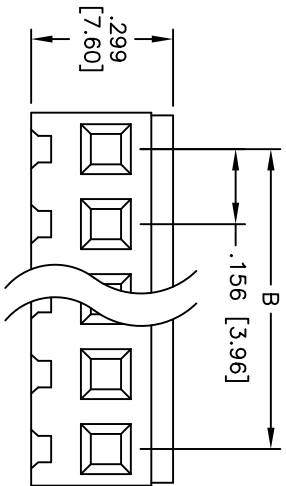

Rev	AWO #	Description	Date	Appr
-		RELEASED	4/12/05	

APPROVED: _____

DATE: _____ TITLE: _____

Positions: 2 thru 20
 A = .156 [3.96] x No. of Positions + .016 [0.40]
 B = .156 [3.96] x No. of Spaces

SPECIFICATIONS:
 Material:
 Insulator: Nylon 66, rated UL 94V-2
 Insulator color: White
 Electrical:
 Operating voltage: 250 VAC max
 Current rating: 5 Amps max
 Insulation resistance: 1,000 Mohms min
 Dielectric withstanding voltage: 1,500 VAC for 1 minute
 Temperature Rating:
 Operating temperature: -25°C to +85°C
 Environmental:
 Lead free, RoHS compliant

UNLESS OTHERWISE SPECIFIED
 ALL DIMENSIONS ARE INCHES [MM]
 TOLERANCES: EXCEPT AS NOTED
 INCHES HOLES
 .X ± .10 ØXX ± .10
 .XX ± .020 ØXXX ± .015
 .XXX ± .015 ØXXXX ± .010

DRAWN		SS	4/12/05	TITLE		.156 [3.96] WIRE HOUSING	
CHECKED				SIZE	PART NO.	ADAM TECH	
APPROVED				X	MTB-XX	909 Rahway Avenue, Union, NJ 07083	
				REF:	SCALE: NTS	Phone: 908-687-5000 Fax: 908-687-5710	
						REV.	