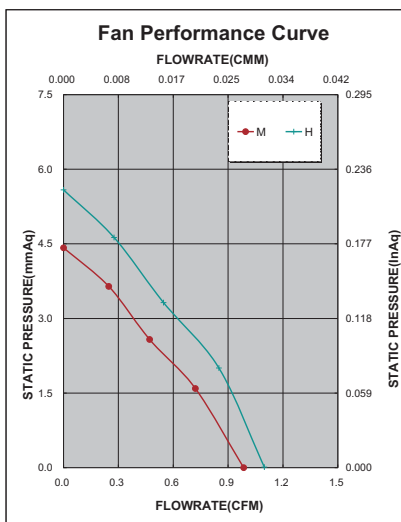

*Motor protective circuit and third lead wire functions

0	1	2	3	4	6	7	8	9	A	B
✓	✓	✓	✓		✓					

*Safety approvals

✓	✓	✓		✓