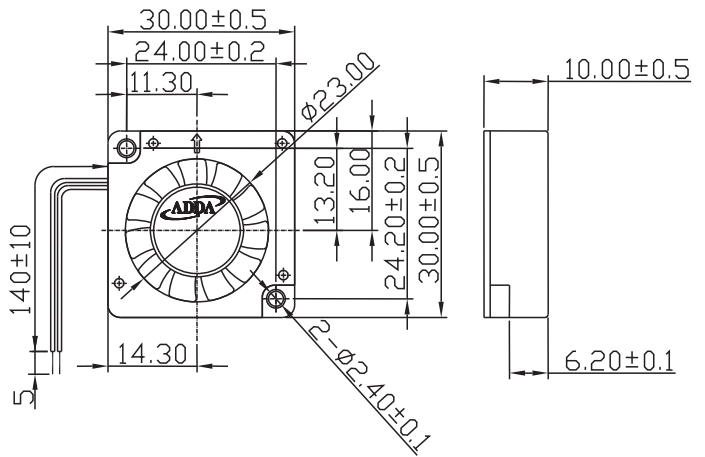

### External Dimensions

Frame:Plastic(UL:94V-0)  
 Impeller:Plastic(UL:94V-0)  
 Lead wire:UL1571AWG28

### Specifications(Nominal)

\*Noise is measured at the distance of one (1) meter from the axis of intake.

Bearing type: ◎=Ball ※=Sleeve ●=Hypro bearing

Frame size (mm)	Model No.	Bearing System Type	Rated Voltage (VDC)	Current (A)	Power (W)	Rated Speed (rpm)	Maximum AirFlow (CMM)	Maximum AirFlow (CFM)	Maximum Pressure (InAq)	Maximum Pressure (mmAq)	*Noise Level (dB/A)	Weight (g)
30x30x10	AB0305MB-GA0	◎ ●	5	0.083	0.415	7500	0.028	0.989	0.174	4.419	29.8	12.0
	AB0312MB-GA0	◎ ●	12	0.065	0.780	7500	0.028	0.989	0.174	4.419	29.8	
	AB0312HB-GA0	◎ ●	12	0.087	1.044	9000	0.031	1.095	0.220	5.588	34.0	