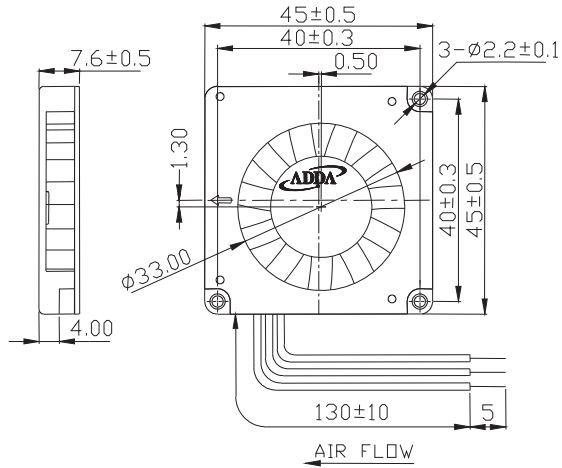

## External Dimensions

Frame: Aluminum alloy  
 Impeller: Plastic (UL:94V-0)  
 Lead wire: UL1571AWG30

## Specifications(Nominal)

\*Noise is measured at the distance of one (1) meter from the axis of intake.

Bearing type: ○=Ball ※=Sleeve ●=Hypro bearing

Frame size (mm)	Model No.	Bearing System Type	Rated Voltage (VDC)	Current (A)	Power (W)	Rated Speed (rpm)	Maximum AirFlow (CMM)	Maximum AirFlow (CFM)	Maximum Pressure (InAq)	Maximum Pressure (mmAq)	*Noise Level (dB/A)	Weight (g)
45x45x07	AB4505LX-QA0	●	5	0.07	0.35	4700	0.040	1.42	0.205	5.21	26.4	23.0
	AB4505MX-QA0	●	5	0.08	0.40	5500	0.045	1.60	0.263	6.68	31.0	
	AB4505HX-QA0	●	5	0.12	0.60	6200	0.051	1.82	0.310	7.87	34.2	