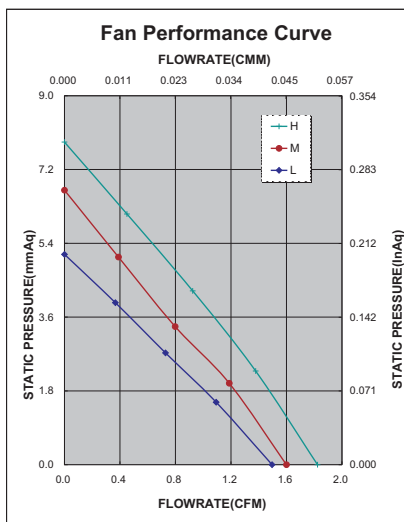

*Motor protective circuit and third lead wire functions

0	1	2	3	4	6	7	8	9	A	B
✓					✓					

*Safety approvals

✓	✓		✓	✓