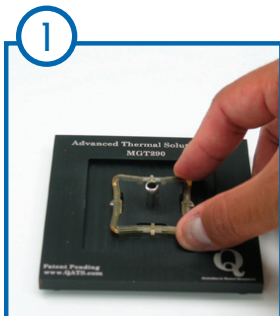

# maxiGRIP™ Tool

Aluminum tool for installation and removal of maxiGRIP™ Heat Sink attachment.

Part Number	Component Size (mm)
MGT170	17x17
MGT190	19x19
MGT210	21x21
MGT230	23x23
MGT250	25x25
MGT270	27x27
MGT290	29x29
MGT300	30x30
MGT310	31x31
MGT325	32.5x32.5
MGT330	33x33
MGT350	35x35
MGT375	37.5x37.5
MGT400	40x40
MGT425	42.5x42.5
MGT450	45x45

## INSTALLATION GUIDE

Place Frame Clip into pocket of tooling Base Plate.

Position the Knob Tool over the Frame Clip

Rotate the knob tool 45° clockwise locking the Frame Clip to the Knob Tool and lift away from base plate.