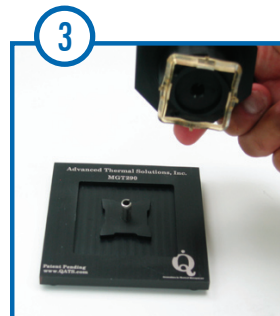

# maxiGRIP™ Tool

Aluminum tool for installation and removal of maxiGRIP™ Heat Sink attachment.

Part Number	Component Size (mm)
MGT170	17x17
MGT190	19x19
MGT210	21x21
MGT230	23x23
MGT250	25x25
MGT270	27x27
MGT290	29x29
MGT300	30x30
MGT310	31x31
MGT325	32.5x32.5
MGT330	33x33
MGT350	35x35
MGT375	37.5x37.5
MGT400	40x40
MGT425	42.5x42.5
MGT450	45x45

## INSTALLATION GUIDE

Place Frame Clip into pocket of tooling Base Plate.

Position the Knob Tool over the Frame Clip

Rotate the knob tool 45° clockwise locking the Frame Clip to the Knob Tool and lift away from base plate.