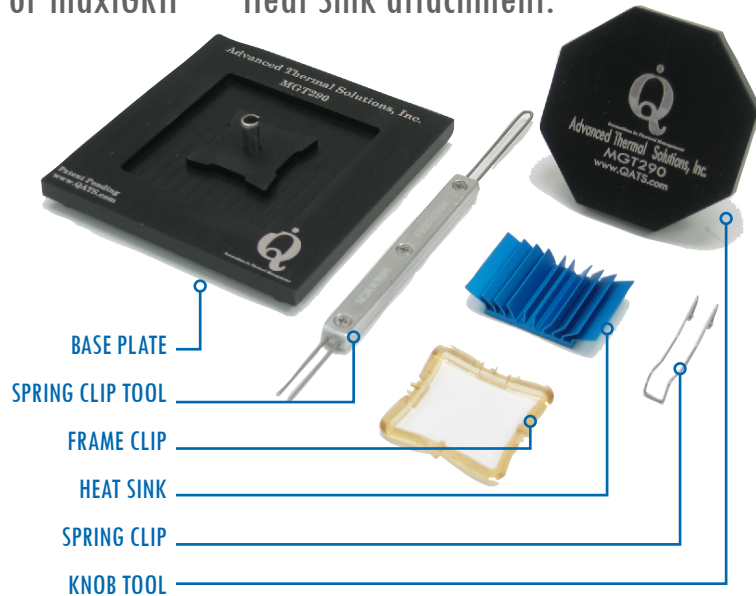

# maxiGRIP™ Tool

Aluminum tool for installation and removal of maxiGRIP™ Heat Sink attachment.

Part Number	Component Size (mm)
MGT170	17x17
MGT190	19x19
MGT210	21x21
MGT230	23x23
MGT250	25x25
MGT270	27x27
MGT290	29x29
MGT300	30x30
MGT310	31x31
MGT325	32.5x32.5
MGT330	33x33
MGT350	35x35
MGT375	37.5x37.5
MGT400	40x40
MGT425	42.5x42.5
MGT450	45x45

## INSTALLATION GUIDE

Place Frame Clip into pocket of tooling Base Plate.

Position the Knob Tool over the Frame Clip

Rotate the knob tool 45° clockwise locking the Frame Clip to the Knob Tool and lift away from base plate.

Position the Knob Tool with Frame Clip over the component, rotate 45° counter-clockwise releasing the Frame Clip

Lift to remove the Knob Tool - leaving the Frame Clip attached to the component.

Place the Heat Sink squarely in the Frame Clip over the component. Note the direction of air flow when placing your Heat Sink.

Secure the "Open End" of the Spring Clip under the lip of the frame clip.

Using the "Forked End" of the Spring Clip tool, "latch over" the "Closed End" of the Spring Clip on to the Frame Clip tab.

Inspect the installation. Double check to make sure the Heat Sink is securely attached.