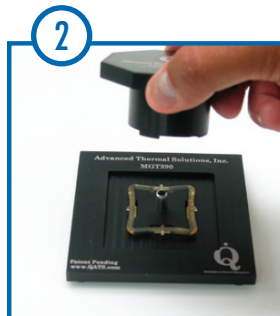

# maxiGRIP™ Tool

Aluminum tool for installation and removal of maxiGRIP™ Heat Sink attachment.

Part Number	Component Size (mm)
MGT170	17x17
MGT190	19x19
MGT210	21x21
MGT230	23x23
MGT250	25x25
MGT270	27x27
MGT290	29x29
MGT300	30x30
MGT310	31x31
MGT325	32.5x32.5
MGT330	33x33
MGT350	35x35
MGT375	37.5x37.5
MGT400	40x40
MGT425	42.5x42.5
MGT450	45x45

## INSTALLATION GUIDE

Place Frame Clip into pocket of tooling Base Plate.

Position the Knob Tool over the Frame Clip

Rotate the knob tool 45° clockwise locking the Frame Clip to the Knob Tool and lift away from base plate.

Position the Knob Tool with Frame Clip over the component, rotate 45° counter-clockwise releasing the Frame Clip

Lift to remove the Knob Tool - leaving the Frame Clip attached to the component.

Place the Heat Sink squarely in the Frame Clip over the component. Note the direction of air flow when placing your Heat Sink.