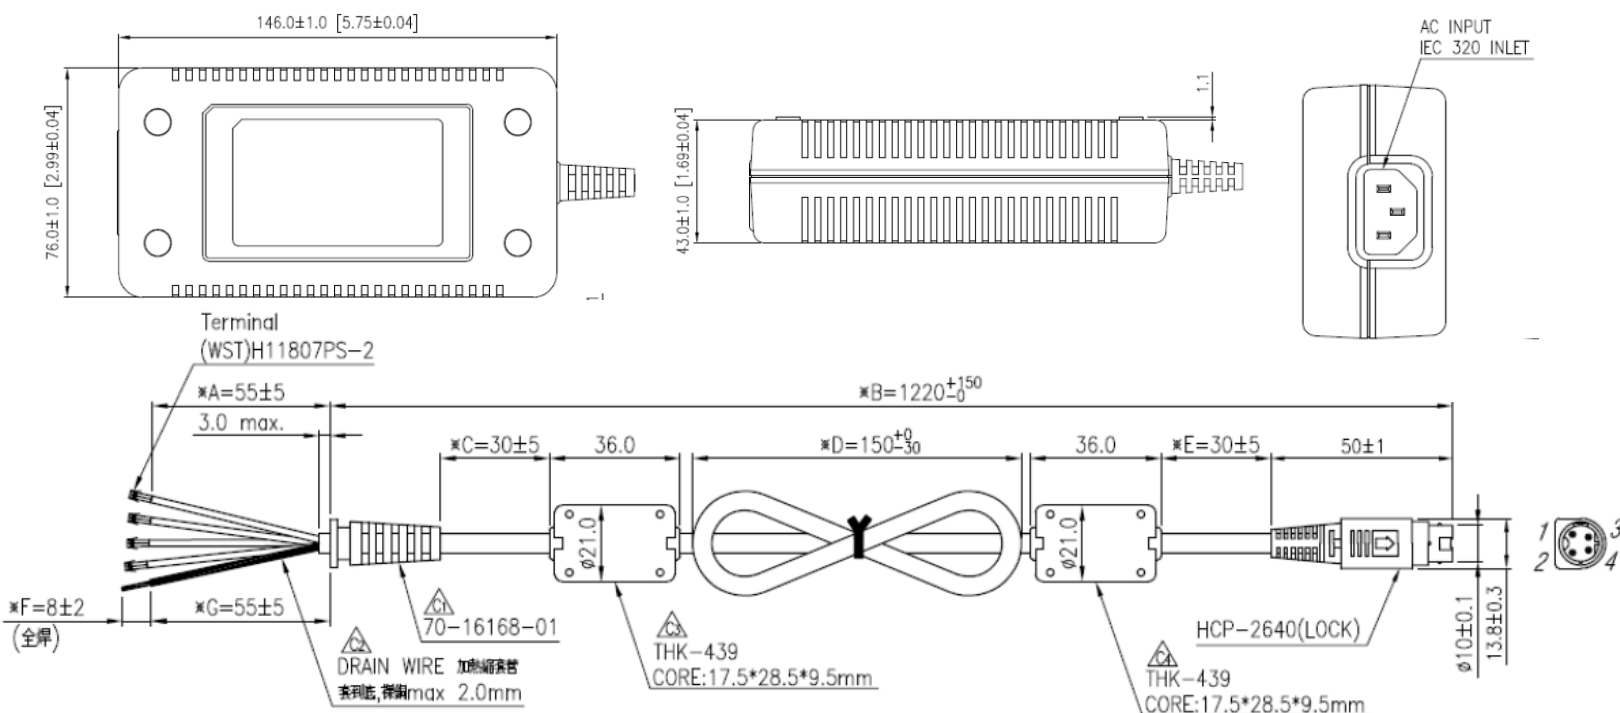

Input Specifications

Input Voltage Range	100 - 240V
Input Current	1.36A
Input Frequency	47-63Hz
PFC Function	W/ PFC
Input Current Type	AC to DC

Environmental Specification

Storage Temp.	-40 - 85C
Storage Humidity	0 - 95%
Operating Temp. (°C)	0 - 40C

Safety

Safety & EMC	Class B
Max Temp. (°C) @ Load	70C @ 50%
Safety Standard	CUL (UL 60601-1) / CB (IEC 60950-1 2nd) / CB (IEC 60601-1) / CCC / CE / FCC / TUV (EN 60601-1) / PSE / RCM / RMF
RoHs	YES

Drawing