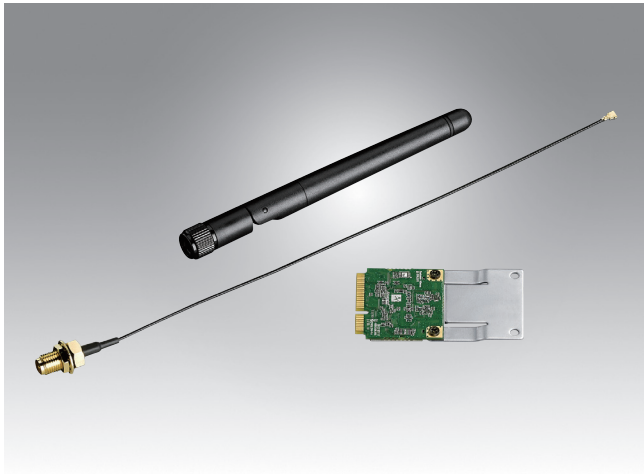

AMO-WIFI06E

Advantech 802.11 b/g/n Mini PCIe Card

Features

- IEEE 802.11 b/g/n (2.4 GHz) standard
- half-size Mini PCIe Card Interface
- 1Tx / 1Rx , Up to 150 Mbps data rate
- Operating temperature: 0 to +80° C
- One-antenna connector

*For Japan market, please contact Advantech Module Team directly (Tones.Yen #9452, Tones.Yen@advantech.com.tw) for proper WIFI solution.

Specifications

Main Chipset	Realtek RTL8188EE
Tx/Rx	1Tx / 1Rx
Standard Conformance	802.11 b/g/n
Form Factor	PCIe signal with Half-size Mini PCIe card
Interface	PCI Express mini-card rev. 1.2
Operation Voltage	DC 3.3V ±5%
Power Consumption	Continue Tx: 900.24 mA (HT40) Continue Rx: 621.06 mA (HT40)
Security	WEP 64/128-bit, WPA, WPA2
OS Support	Windows XP/ Vista/ 7, Win8 , Linux
Temperature Ranges	Operation: 0 to +80° C
Dimensions (L x W x H)	26.65 x 29.85 x 3.05 mm

Packing List

Part Number	Description
-	1x Advantech 802.11bgn RTL8188EE 1T1R, 1-connector
-	1x Half-size miniPCIe to miniPCIe bracket set
-	2x M2*3L Screws
-	1x Wireless Antenna
-	1x Wi-Fi Coaxial Cable