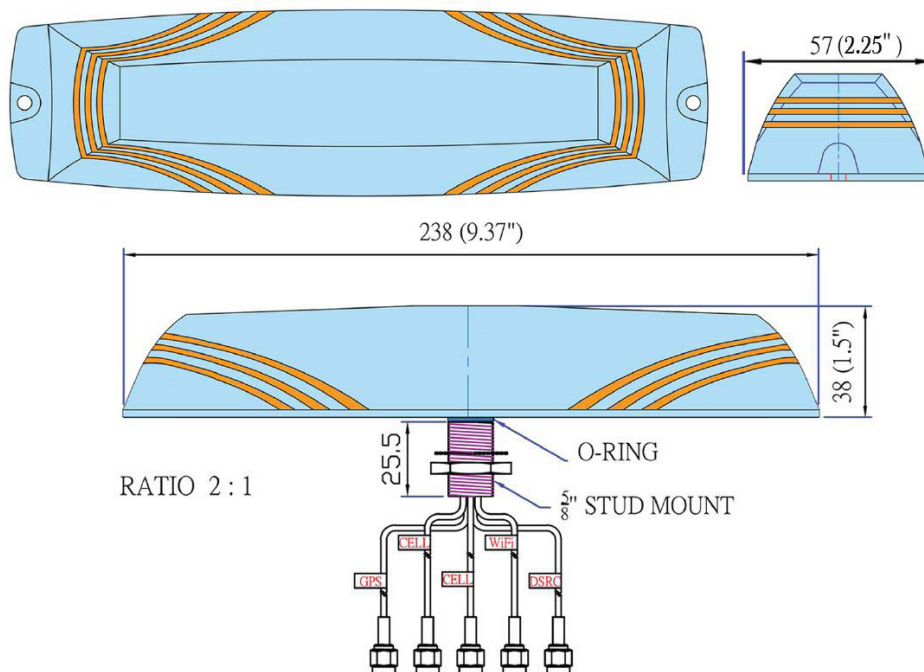

MECHANICAL DIAGRAM

All product specifications are subject to change without notice.

BB-16-7053-A_4018ds

B+B SMARTWORX

Powered by

ADVANTECH

orders@advantech-bb.com
eSales@advantech-bb.com

Headquarters: 707 Dayton Rd, PO Box 1040 Ottawa, IL 61350 USA (815)433-5100 or (800)346-3119/Toll Free Fax (815)433-5104
European Office: Westlink Commercial Pk, Oranmore Co. Galway Ireland +353 91 792444 Fax +353 91 792445