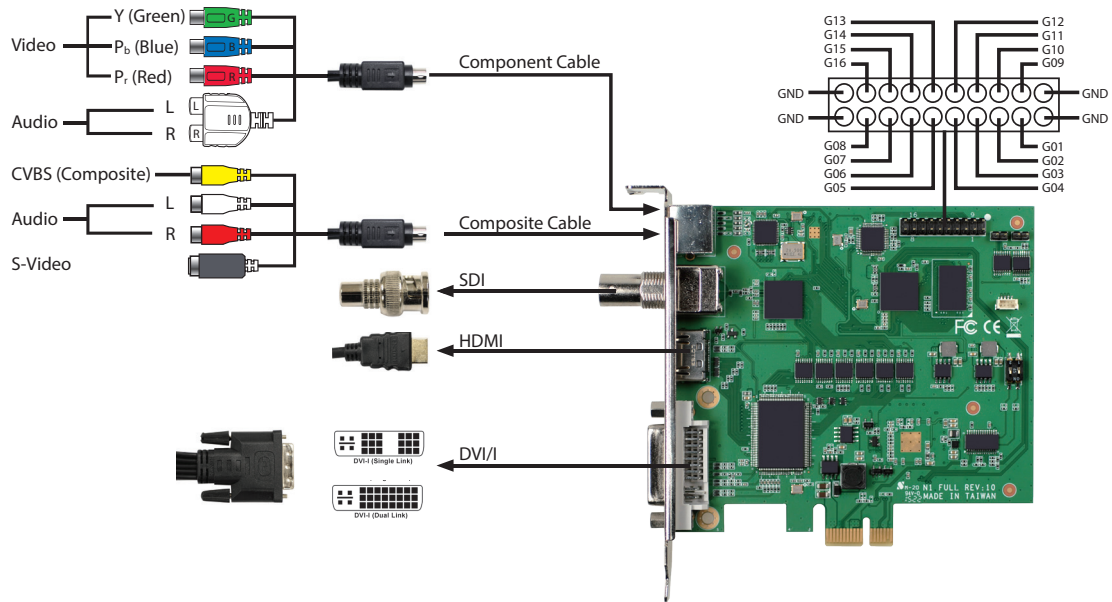

Connection Diagram

Ordering Information

Part Number	Description
DVP-7011HE	1-ch Full HD H.264/MPEG4 PCIe Video Capture Card with SDK

Packing List

Item	Amount
DVP-7011HE Capture Card	1 (piece)
Audio (RCA) / Video (YPbPr) cable	1 (piece)