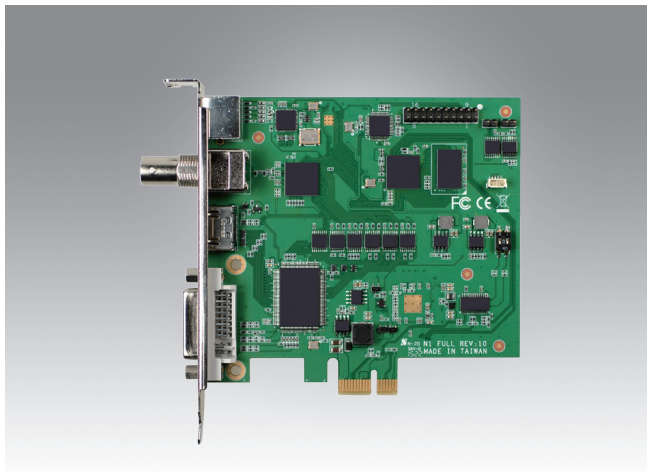

# DVP-7011HE

## 1-ch Full HD H.264/MPEG4 PCIe Video Capture Card with SDK

### Features

- 1-channel HD-SDI/HDMI/DVI-D/DVI-A/YpPr video input with H.264/MPEG4 software compression
- 60/50 fps (NTSC/PAL) at up to 1920 x 1080p resolution for recording and display
- PCIe x 1 host interface
- Supports Watchdog function
- Windows/Linux OS supported

### Introduction

DVP-7011HE is a PCIe-bus, software compression video capture card with 1 channel of either HD-SDI, HDMI, DVI-D, DVI-A, or YpPr video and 1 audio input. DVP-7011HE supports H.264/MPEG4 compression format at up to Full HD 1080p for each channel. With an easy-to-use software development kit (SDK) and flexibility to stack multiple cards, DVP-7011HE is an ideal solution for various video capture applications or video surveillance.