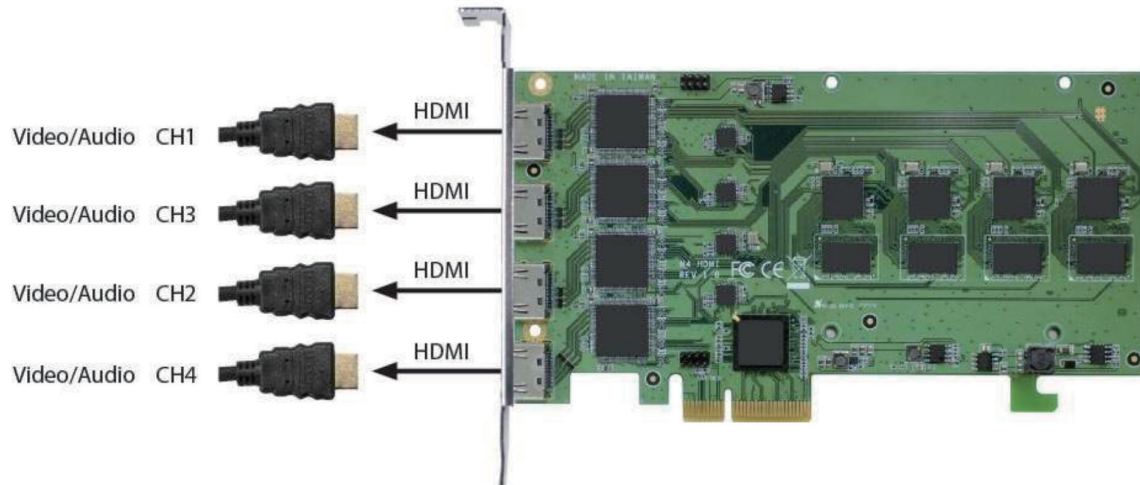

DVP-7031HE

4-ch Full HD H.264/MPEG4 PCIe Video Capture Card with SDK

NEW

Features

- 4-channel HDMI video inputs with H.264/MPEG4 software compression
- 60/50 fps (NTSC/PAL) at up to 1920 x 1080p resolution for recording and display for each channel
- PCIe x4 host interface
- Supports Watchdog function
- Windows/Linux OS supported

FCC CE RoHS

Introduction

DVP-7031HE is a PCIe-bus, software compression video capture card with 4 HDMI video and 4 audio inputs. DVP-7031HE supports H.264/MPEG4 compression format at up to Full HD 1080p for each channel. With an easy-to-use software development kit (SDK) and the flexibility to stack multiple cards, DVP-7031HE is an ideal solution for various video capture applications.

*For high quality full HD video recording at max. recording rate, Intel Sandy Bridge processor or above and Win7 OS are recommended.

Connection Diagram

Ordering Information

Part Number	Description
DVP-7031HE	4-ch Full HD H.264/MPEG4 PCIe Video Capture Card with SDK