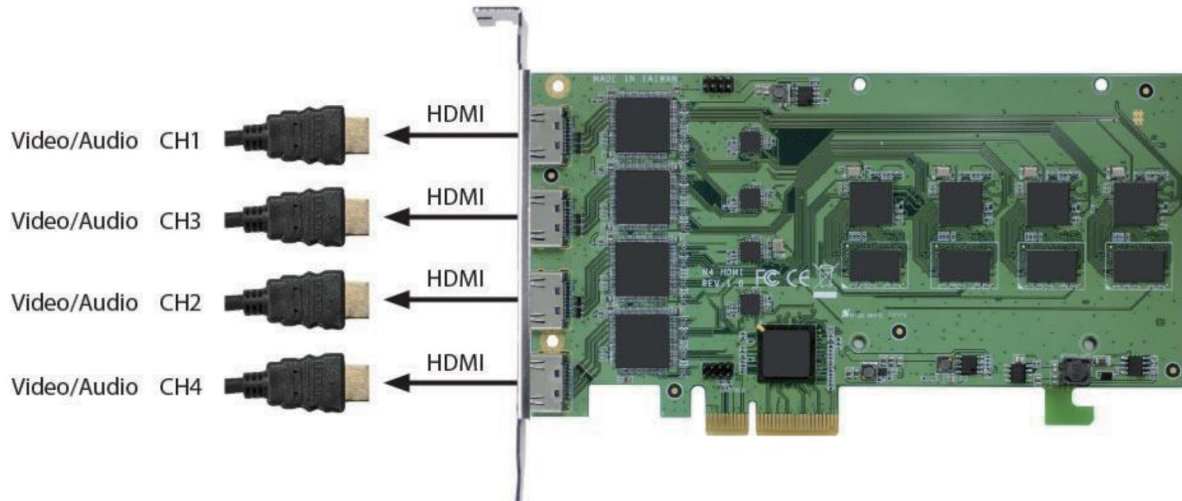

DVP-7633HE

4ch HDMI Full HD H.264 PCIe Video Capture Card With SDK

NEW

Features

- 4-channel HDMI video input with H.264 (High Profile) hardware compression
- 30/25 fps (NTSC/PAL) at up to 1080p resolution for display and recording
- PCIe x4 host interface
- Supports Watchdog function
- Windows/Linux OS supported

Introduction

DVP-7633HE is a PCIe-bus, hardware compression video capture card with 4ch HDMI input. DVP-7633HE supports H.264 high profile hardware compression format at up to Full HD 1080p for each channel. With an easy-to-use software development kit (SDK) and the flexibility to stack multiple cards, DVP-7633HE is an ideal solution for various video capture applications.

Specifications

Video	Video Input	HDMI X 4
	Compression	H/W H.264 High Profile
	Max. Display Rate	30/25 fps (NTSC/PAL) @ 1920 x 1080p
	Max. Recording Rate	30/25 fps (NTSC/PAL) @ 1920 x 1080p
Audio	Audio Input	HDMI
	Format	STEREO/16 bits/48000 Hz
System Requirements	CPU (Display)	Intel® Core™ 2 Duo E2200 2.2 GHz
	CPU (Recording)	Intel® Core™ 2 Duo E2200 2.2 GHz
	Memory	2 GB
	VGA	1024 x 768, DirectX 9.0c
	Operating System	Windows XP/XPe/Vista/7/8/8.1; Linux 2.6.14 or higher; 32/64 bits
Physical Characteristics	Host Interface	PCIe x 4
	Operating Temperature	-20 ~ 70 °C (-4 ~ 158 °F)
	Storage Temperature	-40 ~ 85 °C (-40 ~ 185 °F)
	Dimensions	180 x 68.93 mm
	Safety	CE/FCC

- Software Library
- SDK Manual
- Sample Program

Connection Diagram

Ordering Information

Part Number	Description
DVP-7633HE	4ch HDMI Full HD H.264 PCIe Video Capture Card With SDK

Packing List

Item	Amount
DVP-7633HE	1 (piece)
Watchdog Cable	1 (piece)