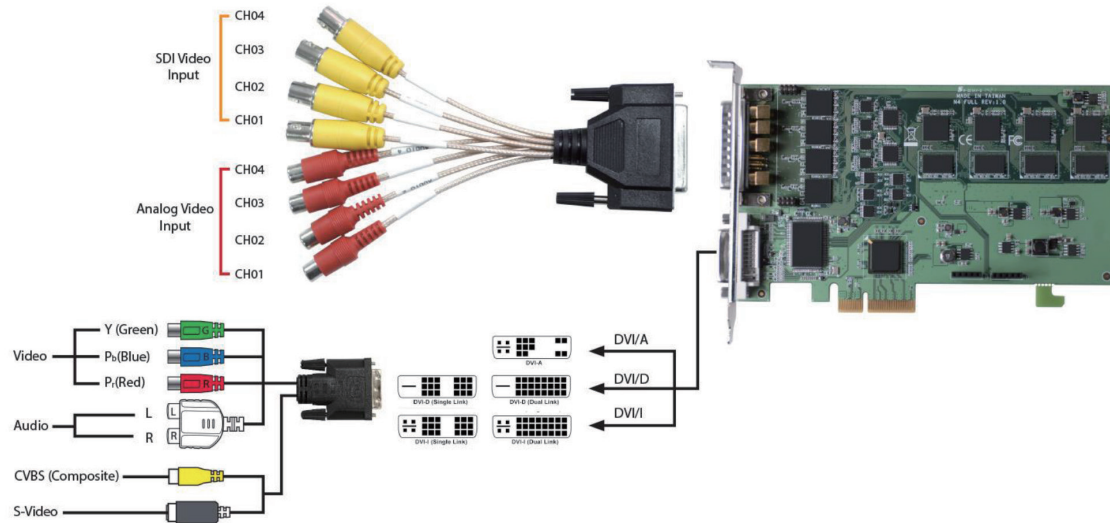

DVP-7634HE

4ch Full HD H.264 PCIe Video Capture Card with SDK

NEW

Features

- 4ch SDI + VGA/HDMI/DVI/Composite/S-Video/YPbPr video input with H.264 (High Profile) hardware compression
- 30/25 fps (NTSC/PAL) at up to 1080p resolution for display and recording
- PCIe x4 host interface
- Windows/Linux OS supported

FCC CE 

Introduction

DVP-7634HE is a PCIe-bus, hardware compression video capture card with 4ch SDI + VGA/HDMI/DVI/Composite/S-Video/YPbPr video and input. DVP-7634HE supports H.264 high profile compression format at up to Full HD 1080p for each channel. With an easy-to-use software development kit (SDK) and flexibility to stack multiple cards, DVP-7634HE is an ideal solution for various video capture applications.

Specifications

Video	Video Input	4ch SDI + VGA/HDMI/DVI/Composite/S-Video/YPbPr
	Compression	H/W H.264 High Profile
	Max. Display Rate	30/25 fps (NTSC/PAL) @ 1920 x 1080p
	Max. Recording Rate	30/25 fps (NTSC/PAL) @ 1920 x 1080p
Audio	Audio Input	SDI / HDMI / Audio L/R
	Format	Stereo, 16-bit, 32 ~ 48 kHz
System Requirements	CPU (Display)	Intel® Core™ 2 Duo E2200 2.2 GHz
	CPU (Recording)	Intel® Core™ 2 Duo E2200 2.2 GHz
	Memory	2 GB
	VGA	1024 x 768, DirectX 9.0c
	Operating System	Windows XP/XPe/Vista/7/8/8.1; Linux 2.6.14 or higher
Physical Characteristics	Host Interface	PCIe x4
	Operating Temperature	-20 ~ 70 °C (-4 ~ 158 °F)
	Storage Temperature	-40 ~ 85 °C (-40 ~ 185 °F)
	Dimension (L x H)	167.65 x 101.03 mm (6.6" x 3.9")
	Safety	CE/FCC

Connection Diagram

Ordering Information

Part Number	Description
DVP-7634HE	4ch Full HD H.264 PCIe Video Capture Card with SDK

Packing List

Item	Amount
DVP-7634HE Capture Card	1 (piece)
4 BNC/4 RCA cable	1 (piece)
DVI to YPbPr/AV/S-video	1 (piece)