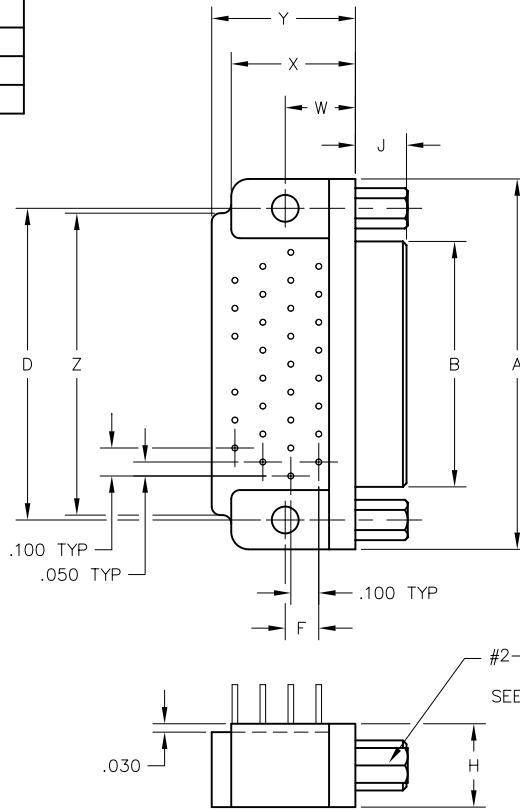

SIZE

XXX 009, 015, 021, 025, 031, 037, 051, 069***, 100

CONTACTS

- TYPE CONTACTS/TERMINATIONS:
- 43 Socket, right angle, PCB leads, .109"
 - 44 Socket, right angle, PCB leads, .140"
 - 45 Socket, right angle, PCB leads, .172"

NOTES

See page MA-6 for keying options
 * = Use numbers in parenthesis when ordering size 100.
 *** = 69 position connectors are available in metal only.
 **** = Connector body has no mounting holes.
 = Option not RoHS compliant

Right Angle Boardmount (Narrow Footprint)

.050"
9 thru 100 Contacts

MK, ML

MK-252-031-335-220S (PLUG)

MK-262-031-445-220S (RCPT)

MATING MATRIX	
CONNECTOR	MATES WITH
MK-25...	MK, ML, MM, MN receptacles
ML-25...	MK, ML, MM, MN receptacles
MK-26..	MK, ML, MM, MN plugs
ML-26..	MK, ML, MM, MN plugs

(PLUG SHOWN)

DIMENSIONS																		
SIZE	CONTACT ROWS	A	B		C		D	F	H	J		W	X MAX	Y MAX	Z	HARDWARE	MOUNTING HOLE	
			PLUG MAX	RCPT MAX	PLUG MAX	RCPT MAX				PLUG	RCPT							
9	2	.775	.334	.400	.185	.251	.565	.120	.298	.183	.195	.250	.420	.420	.775	#2-56 UNC THD	.096 DIA OR #2-56 UNC THREADED INSERT	
15		.925	.484	.550			.715											.925
21		1.075	.634	.700			.865											1.075
25		1.175	.734	.800			.965											1.175
31		1.325	.884	.950			1.115											1.325
37		1.475	1.034	1.100			1.265											1.475
51	3	1.425	.984	1.050	.228	.294	1.215	.150	.341	.300	.430	.650	1.220	.755	1.450	#4-40 UNC THD	.125 DIA #2-56 UNC INSERT #4-40 UNC INSERT	
69		1.725	1.284	1.350			1.515											1.725
100		2.160	1.384	1.508			.271											.394