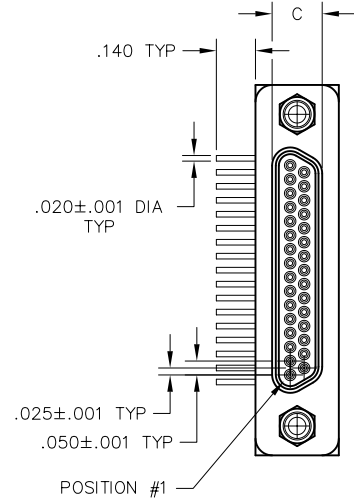

- PLATING OPTIONS:
- 3 50 μ" Au contacts: Au terminations
 - 5 50 μ" Au contacts: Sn/Pb alloy terminations
 - 7 50, u" Au contacts: SAC305 terminations

HARDWARE

- STYLE OF HARDWARE:
- 00 None
 - 22 Two fixed jacknuts (62*)
 - 41 Two turning jackscrews, allen head, retaining ring****(81*)
 - 99 Keying hardware, see options below (Body material 2, 3 and 4 only)
- POLARIZATION / WIRING:
- 0R Reversed body polarization
 - 0S Standard body polarization

NOTES

See page MA-6 for keying options
 * = Use numbers in parenthesis when ordering size 100.
 *** = 69 position connectors are available in metal only.
 **** = Connector body has no mounting holes.
 = Option not RoHS compliant

Right Angle Boardmount (Narrow Footprint)

.050"
9 thru 100 Contacts

MK, ML

MK-252-031-335-220S (PLUG)

MK-262-031-445-220S (RCPT)

MATING MATRIX	
CONNECTOR	MATES WITH
MK-25...	MK, ML, MM, MN receptacles
ML-25...	MK, ML, MM, MN receptacles
MK-26..	MK, ML, MM, MN plugs
ML-26..	MK, ML, MM, MN plugs

(PLUG SHOWN)

DIMENSIONS																		
SIZE	CONTACT ROWS	A	B		C		D	F	H	J		W	X MAX	Y MAX	Z	HARDWARE	MOUNTING HOLE	
			PLUG MAX	RCPT MAX	PLUG MAX	RCPT MAX				PLUG	RCPT							
9	2	.775	.334	.400	.185	.251	.565	.120	.298	.183	.195	.250	.420	.420	.775	#2-56 UNC THD	.096 DIA OR #2-56 UNC THREADED INSERT	
15		.925	.484	.550			.715											.925
21		1.075	.634	.700			.865											1.075
25		1.175	.734	.800			.965											1.175
31		1.325	.884	.950			1.115											1.325
37		1.475	1.034	1.100			1.265											1.475
51	3	1.425	.984	1.050	.228	.294	1.215	.150	.341	.300	.430	.650	1.220	.755	1.450	#4-40 UNC THD	.125 DIA #2-56 UNC INSERT #4-40 UNC INSERT	
69		1.725	1.284	1.350			1.515											1.725
100		2.160	1.384	1.508			.271											.394