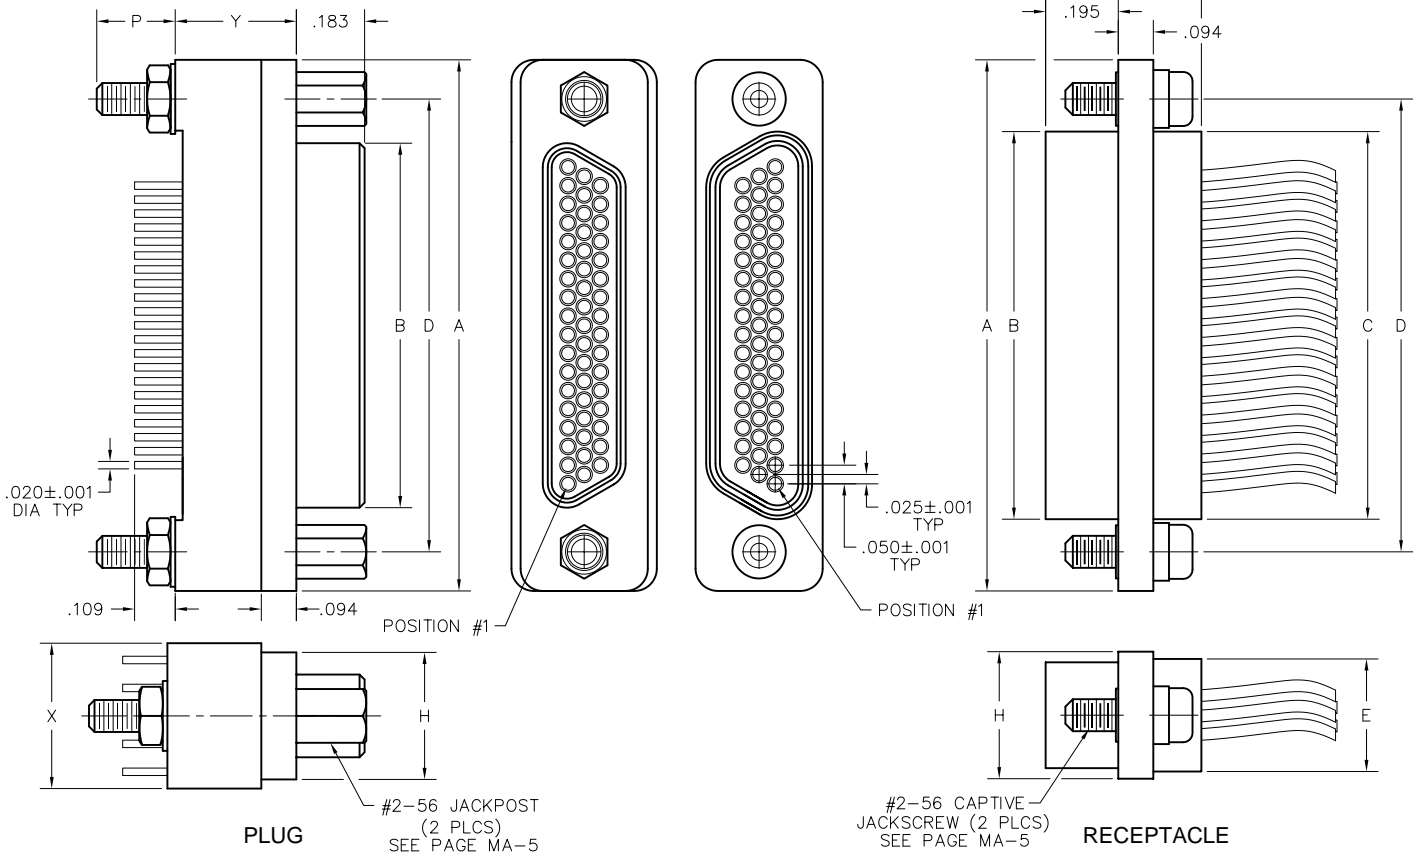

SIZE	CONTACT ROWS	DIMENSIONS										HARDWARE							
		A	B		C	D	E	H	P	X	Y		Z***						
			PLUG MAX	RCPT MAX			POTTING WELL MAX												
9	2	.775	.334	.400	.390	.565	.270	.298	.210	.298	.280	.390	#2-56 UNC THD (#2-56 CLEARANCE OR #2-56 UNC THREADED INSERT)						
15		.925	.484	.550	.540	.715								.540					
21		1.075	.634	.700	.690	.865								.690					
25		1.175	.734	.800	.790	.965								.780					
31		1.325	.884	.950	.940	1.115								.930					
37		1.475	1.034	1.100	1.090	1.265	.214	.330**	1.080										
51	3	1.425	.984	1.050	1.040	1.215	.310	.341	.219	.390	.325	1.046	#4-40 UNC THD (#4-40 CLEARANCE OR #4-40 UNC THREADED INSERT)						
69		1.725	1.284	1.350	1.340	1.515						1.346							
100		4	2.160	1.384	1.508	1.432						1.800		.360	.384	.216	.490	.379	1.530

* = 69 POSITION CONNECTORS ARE AVAILABLE IN METAL ONLY.
** = 37 POSITION WITH TURNING HARDWARE "Y" DIMENSION IS .280.
*** = "Z" DIMENSION FOR TURNING JACKSCREW ONLY

Call (972) 931-3200 Fax (972) 931-9305 www.AirBorn.com