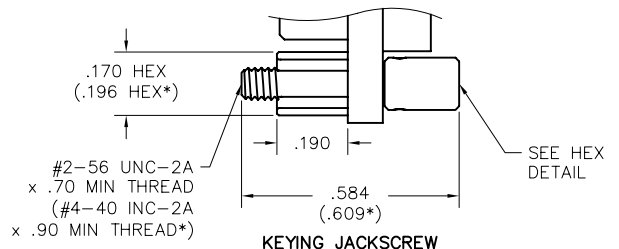

KEYING JACKSCREW