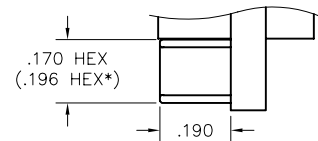

KEYING JACKPOST