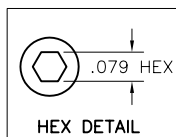

KEYING JACKPOST