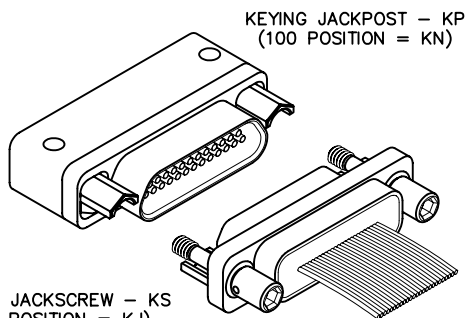

Polarized Keying Hardware

Select the appropriate two digit number above and include as the last two digits of the hardware code in the part number.
(Keying hardware is factory installed and non-removable).

Example:

MM-213-025-161-99WA-KS11

MK-263-025-435-990S-KP11

* = Dimensions for 100 position connectors