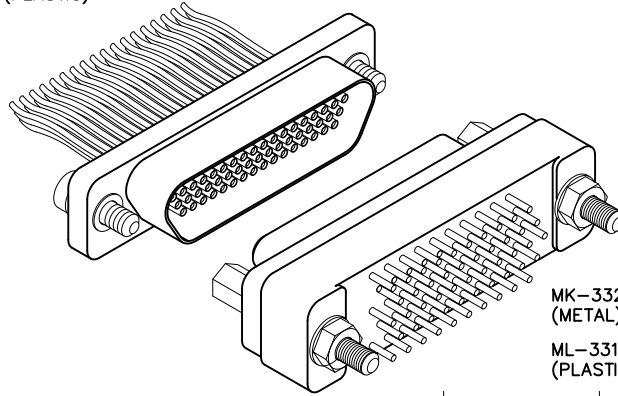

Cable to Board (Standard Footprint)

.050"

9 thru 100 Contacts

Rugged Cable

MM, MN

Rugged Board Mount

MK, ML

MM-322-051-261-45WP
(METAL)

MN-321-051-261-45WP
(PLASTIC)

MK-332-051-125-2200
(METAL)

ML-331-051-125-2200
(PLASTIC)