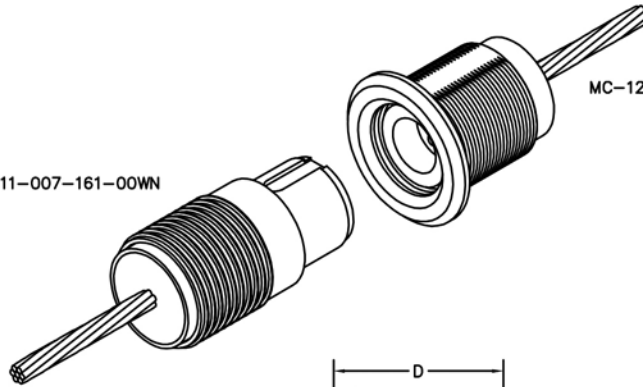

## Circular Cable Connectors

**.050"**

**7 & 19 Contacts**

**Rugged Metal**

**MC**

MC-111-007-161-00WN

MC-121-007-261-00WN

**PLUG**  
(Socket Contacts)

**RECEPTACLE FRONT PANEL MOUNT**  
(Pin Contacts)

Contact Arrangements

Face view, receptacle (Pin contacts)  
Cavity identification numbers are for reference and do not appear on connector.

**RECEPTACLE REAR PANEL MOUNT**  
(Pin Contacts)

DIMENSIONS (RECEPTACLE)					
MOUNT	BODY	A MAX DIA	B THREAD	C NUT	D
FRONT PANEL	1 (7 POS)	.510	3/8-32 UNEF-2A	.093	.388
FRONT PANEL	2 (19 POS)	.575	1/2-28 UNEF-2A	.125	.340
REAR PANEL	1 (7 POS)	.575	7/16-28 UNEF-2A	.093	.293
REAR PANEL	2 (19 POS)	.575	1/2-28 UNEF-2A	.125	.305

DIMENSIONS (PLUG)	
BODY	E MAX DIA
1 (7 POS)	.305
2 (19 POS)	.405

\* = .530 MAX FOR SOLDER CUP CONNECTORS