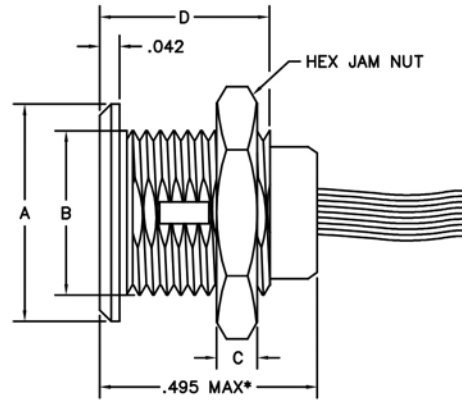

## Circular Cable Connectors

**.050"**

**7 & 19 Contacts**

**Rugged Metal**

**MC**

MC-111-007-161-00WN

MC-121-007-261-00WN

**PLUG**  
(Socket Contacts)

**RECEPTACLE FRONT PANEL MOUNT**  
(Pin Contacts)

Contact Arrangements

Face view, receptacle (Pin contacts)  
Cavity identification numbers are for reference and do not appear on connector.

**RECEPTACLE REAR PANEL MOUNT**  
(Pin Contacts)

DIMENSIONS (RECEPTACLE)					
MOUNT	BODY	A MAX DIA	B THREAD	C NUT	D
FRONT PANEL	1 (7 POS)	.510	3/8-32 UNEF-2A	.093	.388
FRONT PANEL	2 (19 POS)	.575	1/2-28 UNEF-2A	.125	.340
REAR PANEL	1 (7 POS)	.575	7/16-28 UNEF-2A	.093	.293
REAR PANEL	2 (19 POS)	.575	1/2-28 UNEF-2A	.125	.305

DIMENSIONS (PLUG)	
BODY	E MAX DIA
1 (7 POS)	.305
2 (19 POS)	.405

\* = .530 MAX FOR SOLDER CUP CONNECTORS