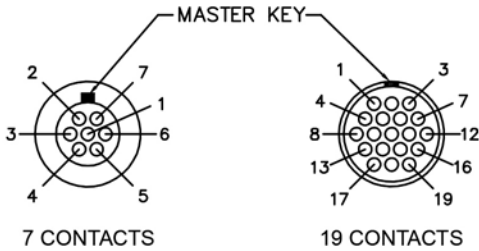

## Circular Cable Connectors

**.050"**

**7 & 19 Contacts**

**Rugged Metal**

**MC**

MC-111-007-161-00WN

MC-121-007-261-00WN

**PLUG**  
(Socket Contacts)

**RECEPTACLE FRONT PANEL MOUNT**  
(Pin Contacts)

Contact Arrangements

Face view, receptacle (Pin contacts)  
Cavity identification numbers are for reference and do not appear on connector.

**RECEPTACLE REAR PANEL MOUNT**  
(Pin Contacts)

DIMENSIONS (RECEPTACLE)					
MOUNT	BODY	A MAX DIA	B THREAD	C NUT	D
FRONT PANEL	1 (7 POS)	.510	3/8-32 UNEF-2A	.093	.388
FRONT PANEL	2 (19 POS)	.575	1/2-28 UNEF-2A	.125	.340
REAR PANEL	1 (7 POS)	.575	7/16-28 UNEF-2A	.093	.293
REAR PANEL	2 (19 POS)	.575	1/2-28 UNEF-2A	.125	.305

DIMENSIONS (PLUG)	
BODY	E MAX DIA
1 (7 POS)	.305
2 (19 POS)	.405

\* = .530 MAX FOR SOLDER CUP CONNECTORS