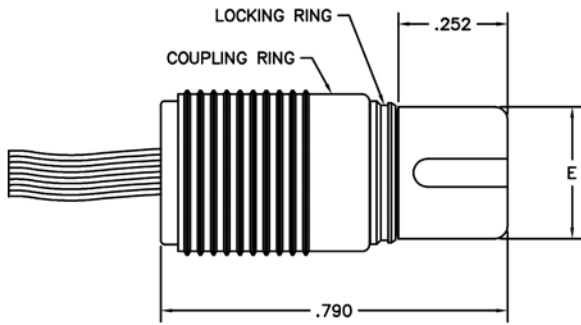

## Circular Cable Connectors

**.050"**

**7 & 19 Contacts**

**Rugged Metal**

**MC**

MC-111-007-161-00WN

MC-121-007-261-00WN

**PLUG**  
(Socket Contacts)

**RECEPTACLE FRONT PANEL MOUNT**  
(Pin Contacts)

Contact Arrangements

Face view, receptacle (Pin contacts)  
Cavity identification numbers are for reference and do not appear on connector.

**RECEPTACLE REAR PANEL MOUNT**  
(Pin Contacts)

DIMENSIONS (RECEPTACLE)					
MOUNT	BODY	A MAX DIA	B THREAD	C NUT	D
FRONT PANEL	1 (7 POS)	.510	3/8-32 UNEF-2A	.093	.388
FRONT PANEL	2 (19 POS)	.575	1/2-28 UNEF-2A	.125	.340
REAR PANEL	1 (7 POS)	.575	7/16-28 UNEF-2A	.093	.293
REAR PANEL	2 (19 POS)	.575	1/2-28 UNEF-2A	.125	.305

DIMENSIONS (PLUG)	
BODY	E MAX DIA
1 (7 POS)	.305
2 (19 POS)	.405

\* = .530 MAX FOR SOLDER CUP CONNECTORS