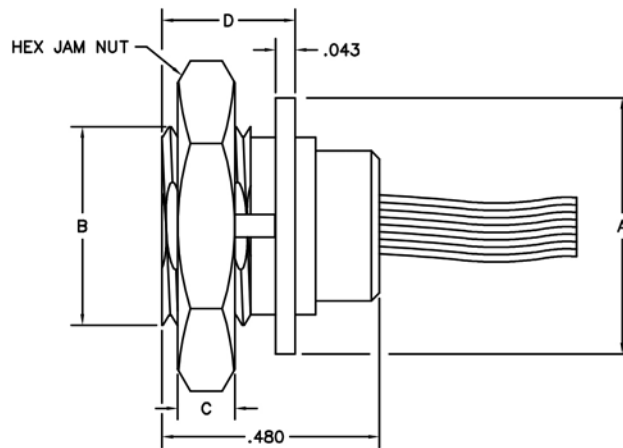

## Circular Cable Connectors

**.050"**

**7 & 19 Contacts**

**Rugged Metal**

**MC**

MC-111-007-161-00WN

MC-121-007-261-00WN

**PLUG**  
(Socket Contacts)

**RECEPTACLE FRONT PANEL MOUNT**  
(Pin Contacts)

Contact Arrangements

Face view, receptacle (Pin contacts)  
Cavity identification numbers are for reference and do not appear on connector.

**RECEPTACLE REAR PANEL MOUNT**  
(Pin Contacts)

DIMENSIONS (RECEPTACLE)					
MOUNT	BODY	A MAX DIA	B THREAD	C NUT	D
FRONT PANEL	1 (7 POS)	.510	3/8-32 UNEF-2A	.093	.388
FRONT PANEL	2 (19 POS)	.575	1/2-28 UNEF-2A	.125	.340
REAR PANEL	1 (7 POS)	.575	7/16-28 UNEF-2A	.093	.293
REAR PANEL	2 (19 POS)	.575	1/2-28 UNEF-2A	.125	.305

DIMENSIONS (PLUG)	
BODY	E MAX DIA
1 (7 POS)	.305
2 (19 POS)	.405

\* = .530 MAX FOR SOLDER CUP CONNECTORS