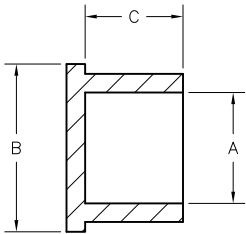

ESD Dust Covers

.050"

9 thru 100 Contacts

Rugged Metal
Low Profile Plastic

MD

EXAMPLE: MD025RS
MDXXXXX

- R – RUGGED
- L – LOW PROFILE
- P – PLUG
- S – RECEPTACLE

Material: Carbon filled polypropylene
Static Decay meets MIL-PRF-81705D
Surface Resistivity per ASTM D 257-99(2005): $<1.0 \times 10^{12}$ ohms/square

RUGGED PLASTIC

SIZE	CONTACT ROWS	DIMENSIONS																
		A		B		C		D		PART NUMBER								
		PLUG	RCPT	PLUG	RCPT	PLUG	RCPT	PLUG	RCPT	PLUG	RCPT							
9	2	.176	.238	.298	.360	.195	.215	.475	.460	MD009RP	MD009RS							
15								.625	.610	MD015RP	MD015RS							
21								.775	.760	MD021RP	MD021RS							
25								.875	.860	MD025RP	MD025RS							
31								1.025	1.010	MD031RP	MD031RS							
37								1.175	1.160	MD037RP	MD037RS							
51								1.525	1.510	MD051RP-2	MD051RS-2							
51								3	.219	.281	.340	.400			1.125	1.110	MD051RP	MD051RS
69	1.425	1.410	MD069RP	MD069RS														
100	1.500	1.615	MD100RP	MD100RS														

LOW PROFILE PLASTIC

SIZE	CONTACT ROWS	DIMENSIONS																
		A		B		C		D		PART NUMBER								
		PLUG	RCPT	PLUG	RCPT	PLUG	RCPT	PLUG	RCPT	PLUG	RCPT							
9	2	.125	.205	.256	.315	.210	.195	.400	.430	MD009LP	MD009LS							
15								.550	.580	MD015LP	MD015LS							
21								.700	.730	MD021LP	MD021LS							
25								.800	.830	MD025LP	MD025LS							
31								.950	.980	MD031LP	MD031LS							
37								1.100	1.130	MD037LP	MD037LS							
51								3	.168	.247	.298	.360			1.050	1.080	MD051LP	MD051LS
51															1.050	1.080	MD051LP	MD051LS

Not for use on receptacles with grounding fingers