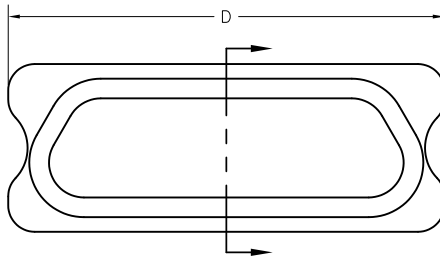

ESD Dust Covers

.050"

9 thru 100 Contacts

Rugged Metal
Low Profile Plastic

MD

MD025RS

EXAMPLE: MD025RS
MDXXXXX

- R – RUGGED
- L – LOW PROFILE
- P – PLUG
- S – RECEPTACLE

Material: Carbon filled polypropylene
 Static Decay meets MIL-PRF-81705D
 Surface Resistivity per ASTM D 257-99(2005): $<1.0 \times 10^{12}$ ohms/square

RUGGED PLASTIC

SIZE	CONTACT ROWS	DIMENSIONS									
		A		B		C		D		PART NUMBER	
		PLUG	RCPT	PLUG	RCPT	PLUG	RCPT	PLUG	RCPT	PLUG	RCPT
9	2	.176	.238	.298	.360	.195	.215	.475	.460	MD009RP	MD009RS
15								.625	.610	MD015RP	MD015RS
21								.775	.760	MD021RP	MD021RS
25								.875	.860	MD025RP	MD025RS
31								1.025	1.010	MD031RP	MD031RS
37								1.175	1.160	MD037RP	MD037RS
51								1.525	1.510	MD051RP-2	MD051RS-2
51								3	.219	.281	.340
69	1.425	1.410	MD069RP	MD069RS							
100	1.500	1.615	MD100RP	MD100RS							

LOW PROFILE PLASTIC

SIZE	CONTACT ROWS	DIMENSIONS																
		A		B		C		D		PART NUMBER								
		PLUG	RCPT	PLUG	RCPT	PLUG	RCPT	PLUG	RCPT	PLUG	RCPT							
9	2	.125	.205	.256	.315	.210	.195	.400	.430	MD009LP	MD009LS							
15								.550	.580	MD015LP	MD015LS							
21								.700	.730	MD021LP	MD021LS							
25								.800	.830	MD025LP	MD025LS							
31								.950	.980	MD031LP	MD031LS							
37								1.100	1.130	MD037LP	MD037LS							
51								3	.168	.247	.298	.360			1.050	1.080	MD051LP	MD051LS
51															1.050	1.080	MD051LP	MD051LS