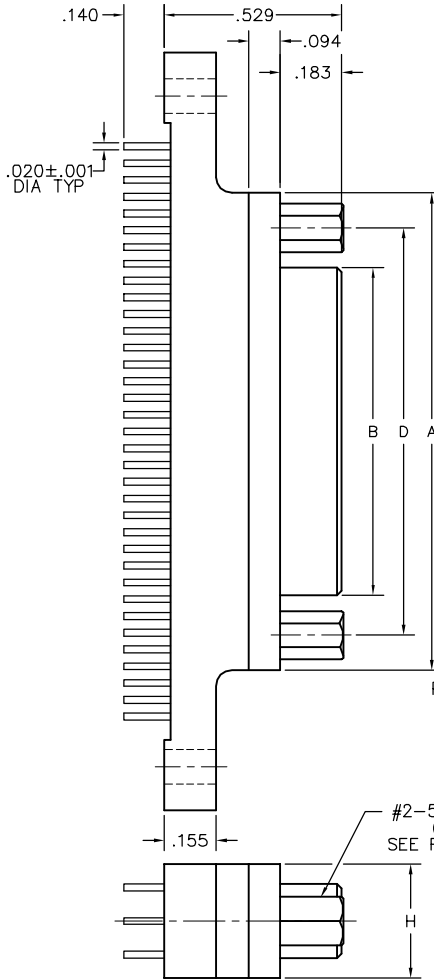

SIZE	
XXX 009, 015, 021, 025, 031, 037, 051, 100	XXX 009, 015, 021, 025, 031, 037, 051, 100

CONTACTS	
<b>TYPE CONTACTS/TERMINATIONS:</b> 12 Pin, straight, PCB leads, .109" 13 Pin, straight, PCB leads, .140" 14 Pin, straight, PCB leads, .172"	<b>TYPE CONTACTS/TERMINATIONS:</b> 21 Socket, straight, solder cup 24 Socket, straight, .500" pigtails (.018 dia) 25 Socket, straight, 1.000" pigtails (.018 dia) 26 Socket, straight, crimped wire

# Cable to Board (Narrow Footprint)

.050"

9 thru 100 Contacts

Rugged Cable Rugged Board Mount

**MM, MN**

**MK, ML**

MM-322-051-253-4400  
(METAL)  
MN-321-051-253-4400  
(PLASTIC)

MK-312-051-135-2200  
(METAL)  
ML-311-051-135-2200  
(PLASTIC)

PLUG

#2-56 JACKSCREW  
(2 PLCS)  
SEE PAGE MA-5

RECEPTACLE

SIZE	CONTACT ROWS	DIMENSIONS										HARDWARE	MOUNTING HOLE
		A	B		C	D	E	H	X	Z			
			PLUG MAX	RCPT MAX							POTTING WELL MAX		
9	2	.775	.334	.400	.390	.565	.270	.298	1.150	1.390	#2-56 UNC THD	.096 DIA OR #2-56 UNC THREADED INSERT	
15		.925	.484	.550	.540	.715			1.450	1.690			
21		1.075	.634	.700	.690	.865			1.500	1.740			
25		1.175	.734	.800	.790	.965			1.800	2.040			
31		1.325	.884	.950	.940	1.115			2.100	2.340			
37		1.475	1.034	1.100	1.090	1.265							
51	3	1.425	.984	1.050	1.040	1.215	.310	.341	2.000	2.270	#4-40 UNC THD	.125 DIA OR #2-56 UNC THREADED INSERT	
100	4	2.160	1.384	1.508	1.432	1.800	.360	.384	2.800	3.240			