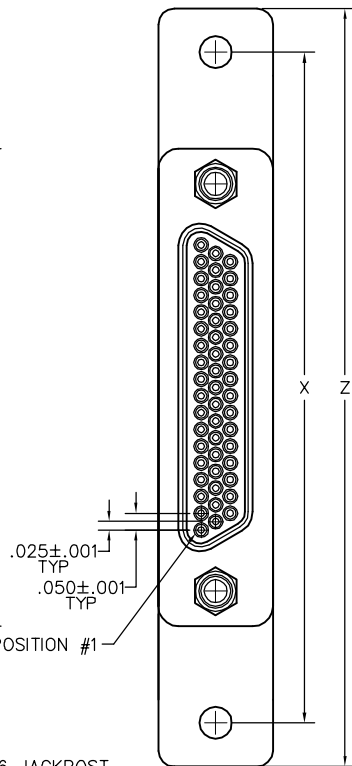

# Cable to Board (Narrow Footprint)

.050"

9 thru 100 Contacts

Rugged Cable Rugged Board Mount

**MM, MN**

**MK, ML**

MM-322-051-253-4400  
(METAL)  
MN-321-051-253-4400  
(PLASTIC)

MK-312-051-135-2200  
(METAL)  
ML-311-051-135-2200  
(PLASTIC)

PLUG

#2-56 JACKSCREW  
(2 PLCS)  
SEE PAGE MA-5

RECEPTACLE

SIZE	CONTACT ROWS	DIMENSIONS										HARDWARE	MOUNTING HOLE
		A	B		C	D	E	H	X	Z			
			PLUG MAX	RCPT MAX							POTTING WELL MAX		
9	2	.775	.334	.400	.390	.565	.270	.298	1.150	1.390	#2-56 UNC THD	.096 DIA OR #2-56 UNC THREADED INSERT	
15		.925	.484	.550	.540	.715			1.450	1.690			
21		1.075	.634	.700	.690	.865			1.500	1.740			
25		1.175	.734	.800	.790	.965			1.800	2.040			
31		1.325	.884	.950	.940	1.115			2.100	2.340			
37		1.475	1.034	1.100	1.090	1.265							
51	3	1.425	.984	1.050	1.040	1.215	.310	.341	2.000	2.270	#4-40 UNC THD	.125 DIA OR #2-56 UNC THREADED INSERT	
100	4	2.160	1.384	1.508	1.432	1.800	.360	.384	2.800	3.240			