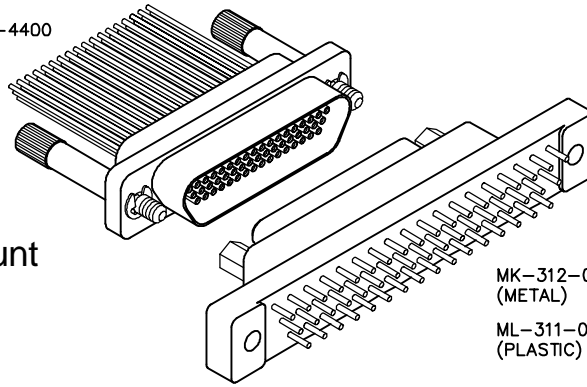

# Cable to Board (Narrow Footprint)

.050"

9 thru 100 Contacts

Rugged Cable Rugged Board Mount

**MM, MN**

**MK, ML**

MM-322-051-253-4400  
(METAL)  
MN-321-051-253-4400  
(PLASTIC)

MK-312-051-135-2200  
(METAL)  
ML-311-051-135-2200  
(PLASTIC)

PLUG

#2-56 JACKSCREW  
(2 PLCS)  
SEE PAGE MA-5

RECEPTACLE

SIZE	CONTACT ROWS	DIMENSIONS										HARDWARE	MOUNTING HOLE
		A	B		C	D	E	H	X	Z			
			PLUG MAX	RCPT MAX							POTTING WELL MAX		
9	2	.775	.334	.400	.390	.565	.270	.298	1.150	1.390	#2-56 UNC THD	.096 DIA OR #2-56 UNC THREADED INSERT	
15		.925	.484	.550	.540	.715			1.450	1.690			
21		1.075	.634	.700	.690	.865			1.500	1.740			
25		1.175	.734	.800	.790	.965			1.800	2.040			
31		1.325	.884	.950	.940	1.115			2.100	2.340			
37		1.475	1.034	1.100	1.090	1.265							
51	3	1.425	.984	1.050	1.040	1.215	.310	.341	2.000	2.270	#4-40 UNC THD	.125 DIA OR #2-56 UNC THREADED INSERT	
100	4	2.160	1.384	1.508	1.432	1.800	.360	.384	2.800	3.240			