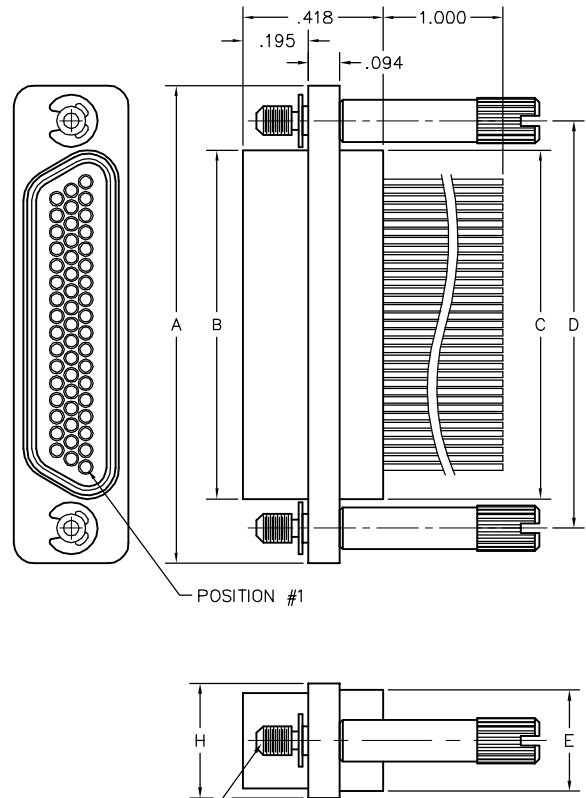

# Cable to Board (Narrow Footprint)

.050"

9 thru 100 Contacts

Rugged Cable Rugged Board Mount

**MM, MN**

**MK, ML**

MM-322-051-253-4400  
(METAL)  
MN-321-051-253-4400  
(PLASTIC)

MK-312-051-135-2200  
(METAL)  
ML-311-051-135-2200  
(PLASTIC)

PLUG

#2-56 JACKSCREW  
(2 PLCS)  
SEE PAGE MA-5

RECEPTACLE

SIZE	CONTACT ROWS	DIMENSIONS										HARDWARE	MOUNTING HOLE
		A	B		C	D	E	H	X	Z			
			PLUG MAX	RCPT MAX							POTTING WELL MAX		
9	2	.775	.334	.400	.390	.565	.270	.298	1.150	1.390	#2-56 UNC THD	.096 DIA OR #2-56 UNC THREADED INSERT	
15		.925	.484	.550	.540	.715			1.450	1.690			
21		1.075	.634	.700	.690	.865			1.500	1.740			
25		1.175	.734	.800	.790	.965			1.800	2.040			
31		1.325	.884	.950	.940	1.115			2.100	2.340			
37		1.475	1.034	1.100	1.090	1.265							
51	3	1.425	.984	1.050	1.040	1.215	.310	.341	2.000	2.270	#4-40 UNC THD	.125 DIA OR #2-56 UNC THREADED INSERT	
100	4	2.160	1.384	1.508	1.432	1.800	.360	.384	2.800	3.240			